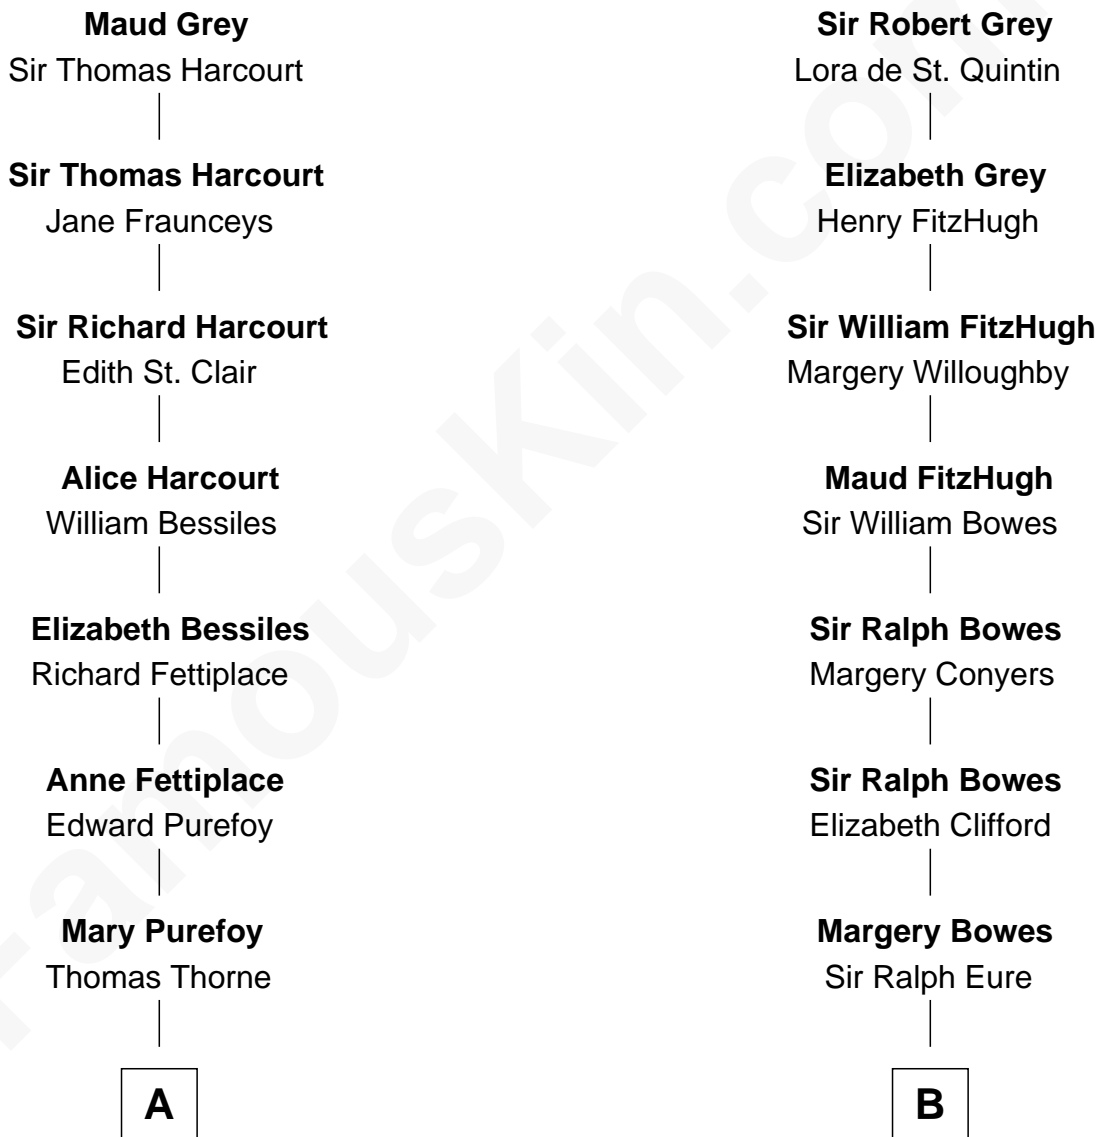

# FamousKin.com Relationship Chart of

**George Hamilton**

*TV and Movie Actor*

19th cousin 2 times removed of

**Catherine Middleton**

*Princess of Wales*

**Sir John Grey**

Avice Marmion

**C**

**Lillian C. Gilman**  
Harry Fuller Hamilton

**George William Hamilton**  
Anne Lucille Stevens

**George Hamilton**  
*TV and Movie Actor*

**D**

**John Harrison**  
Jane Hill

**Thomas Harrison**  
Elizabeth Mary Temple