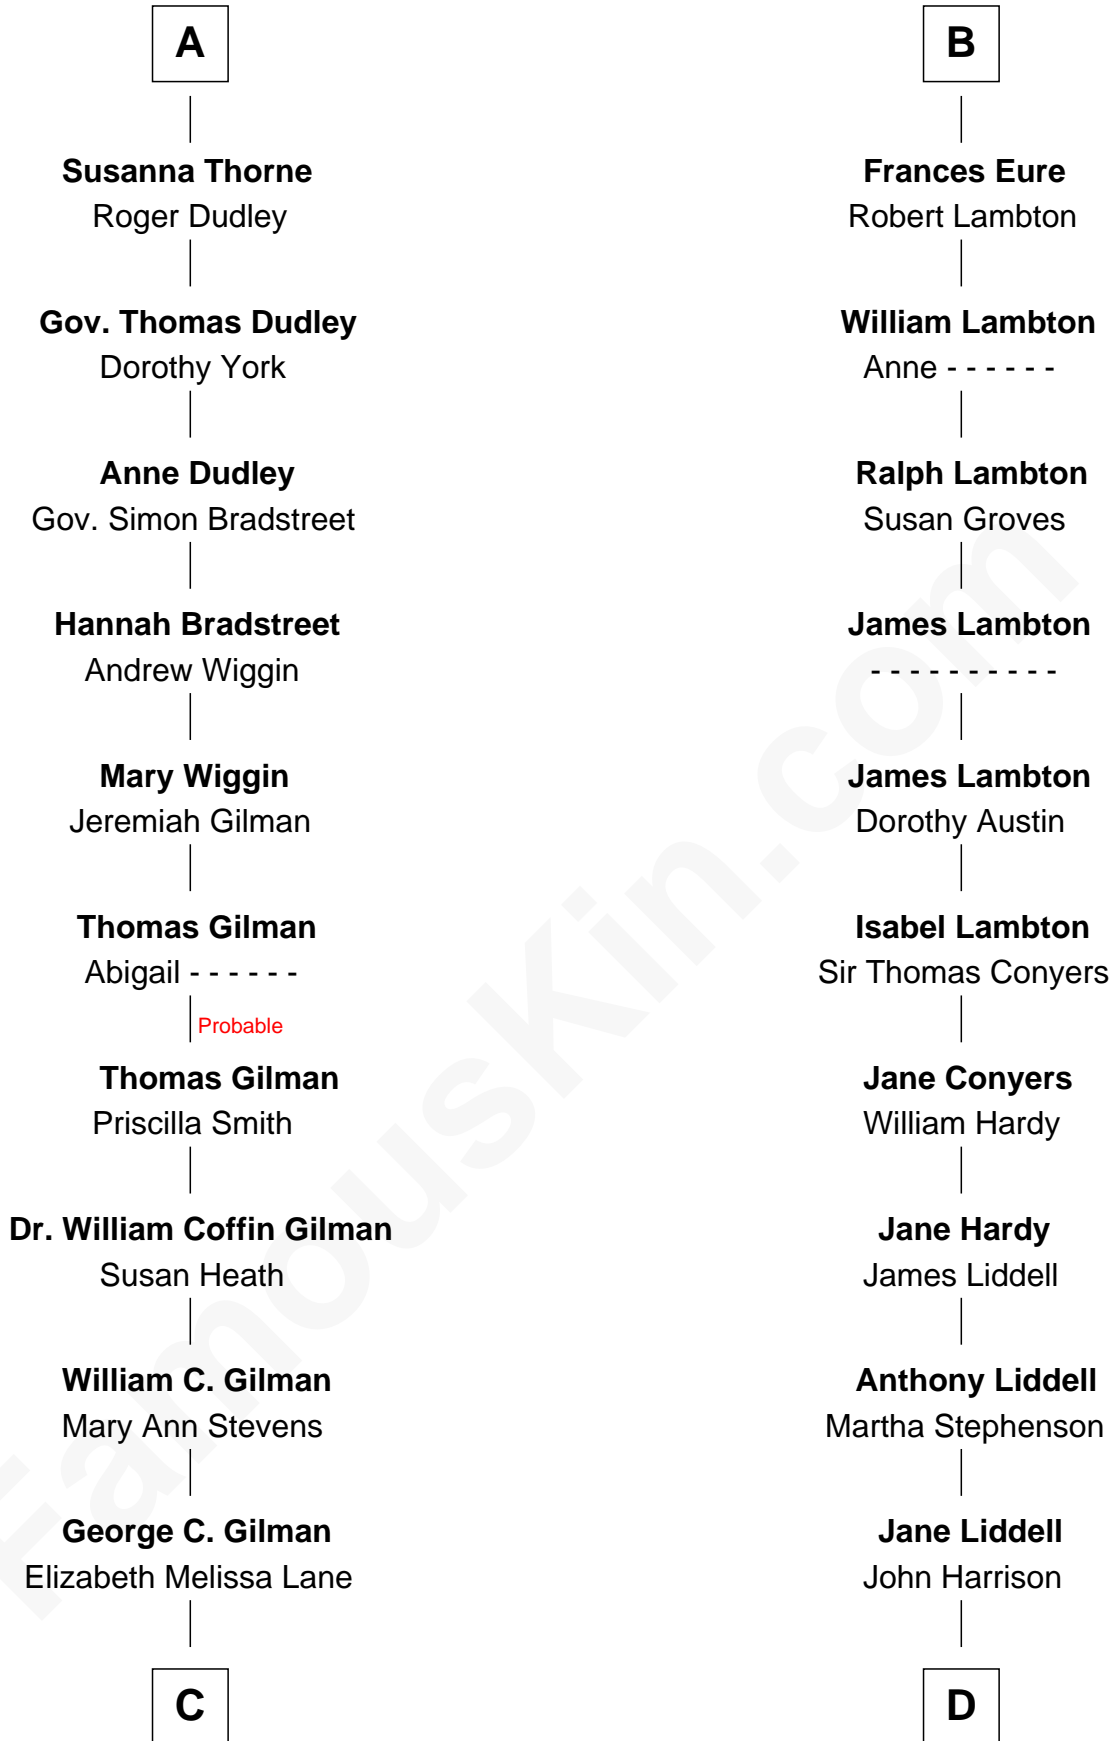

# FamousKin.com Relationship Chart of

**George Hamilton**

*TV and Movie Actor*

19th cousin 2 times removed of

**Catherine Middleton**

*Princess of Wales*

**Sir John Grey**

Avice Marmion

**C**

**Lillian C. Gilman**  
Harry Fuller Hamilton

**George William Hamilton**  
Anne Lucille Stevens

**George Hamilton**  
*TV and Movie Actor*

**D**

**John Harrison**  
Jane Hill

**Thomas Harrison**  
Elizabeth Mary Temple

**Dorothy Harrison**  
Ronald John James Goldsmith

**Carole Elizabeth Goldsmith**  
Michael Francis Middleton

**Catherine Middleton**  
*Princess of Wales*