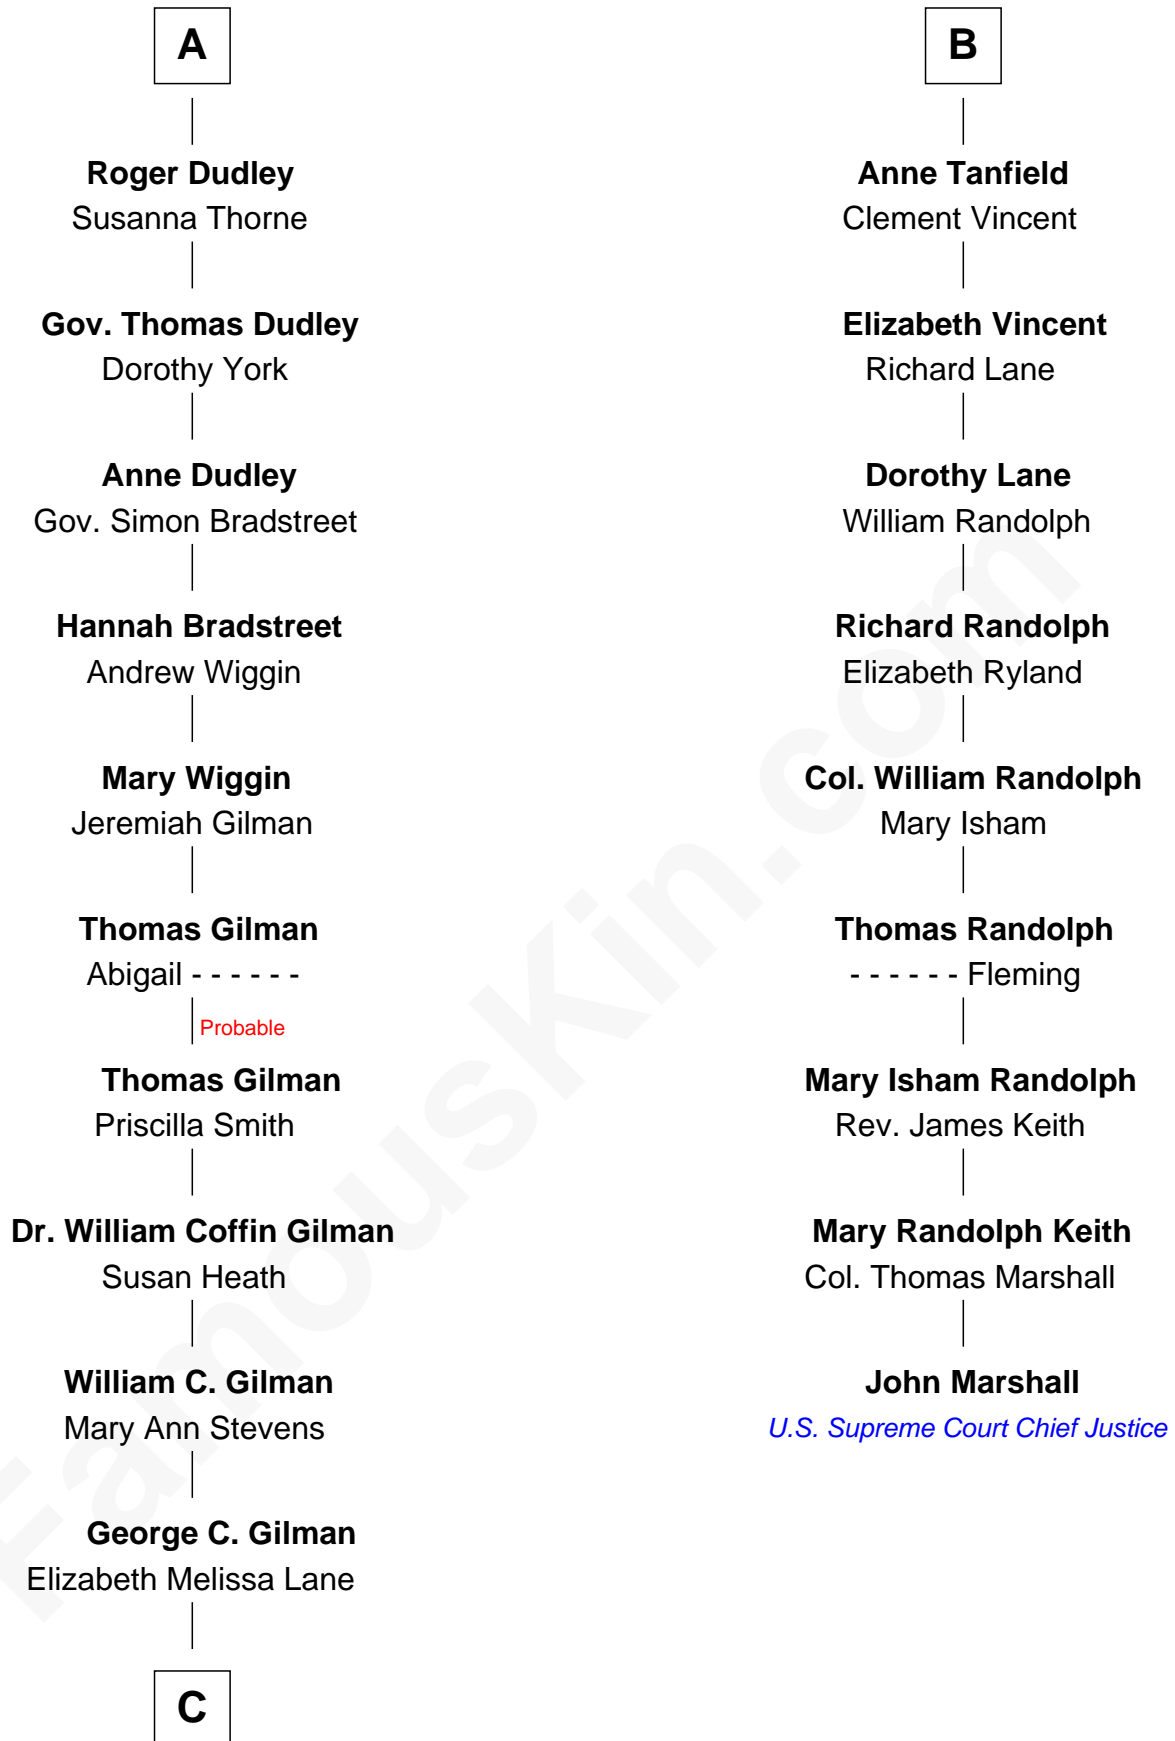

FamousKin.com
Relationship Chart of
George Hamilton
TV and Movie Actor

15th cousin 4 times removed of

John Marshall
4th Chief Justice of the U.S. Supreme Court

C

—
Lillian C. Gilman
Harry Fuller Hamilton

—
George William Hamilton
Anne Lucille Stevens

—
George Hamilton
TV and Movie Actor

FamousKin.com