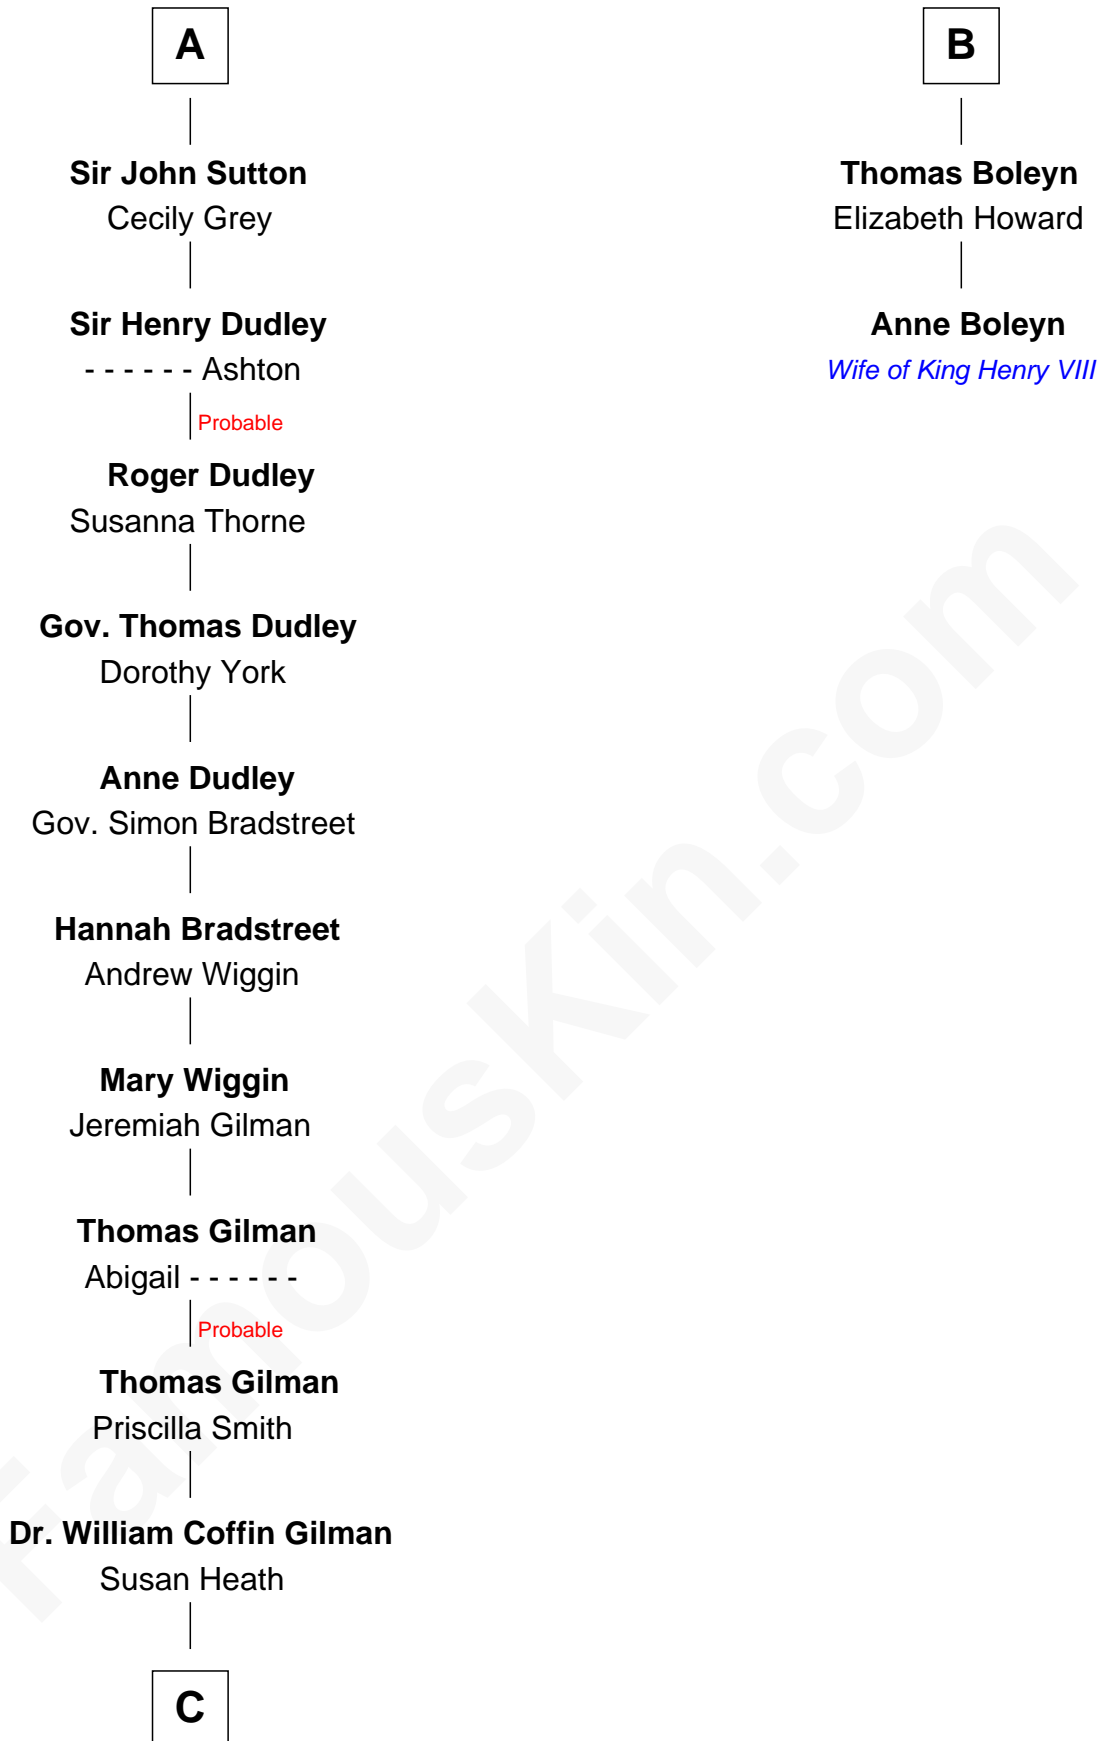

FamousKin.com Relationship Chart of

George Hamilton

TV and Movie Actor

8th cousin 13 times removed of

Anne Boleyn

2nd Wife of King Henry VIII

C

William C. Gilman

Mary Ann Stevens

George C. Gilman

Elizabeth Melissa Lane

Lillian C. Gilman

Harry Fuller Hamilton

George William Hamilton

Anne Lucille Stevens

George Hamilton