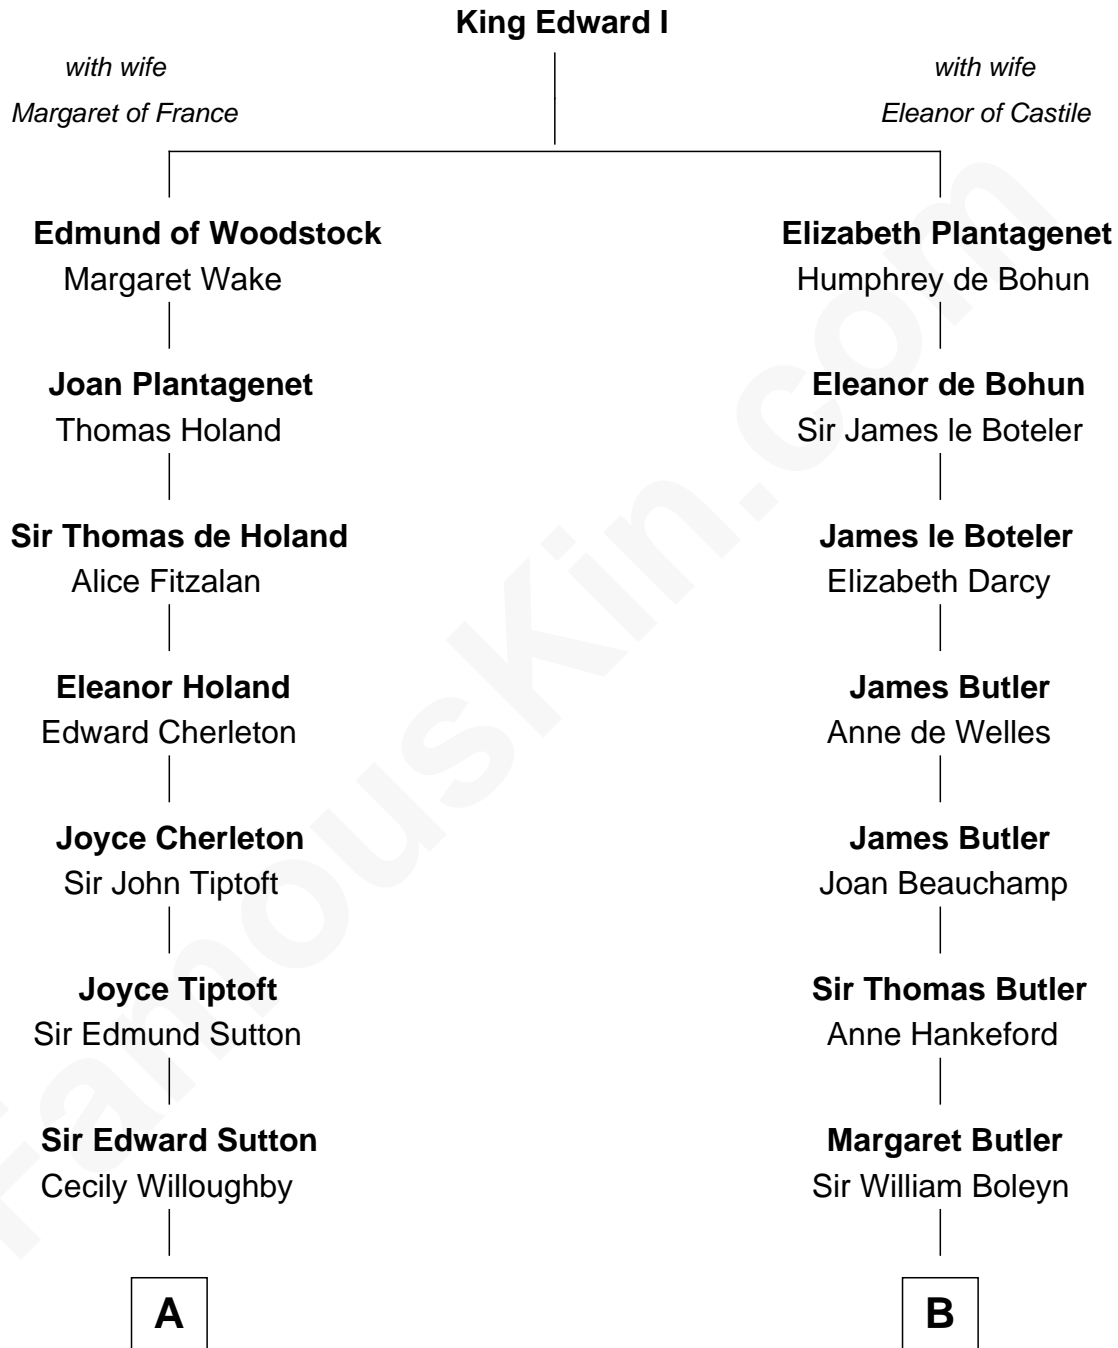

FamousKin.com Relationship Chart of

George Hamilton

TV and Movie Actor

8th cousin 13 times removed of

Anne Boleyn

2nd Wife of King Henry VIII

C

William C. Gilman

Mary Ann Stevens

George C. Gilman

Elizabeth Melissa Lane

Lillian C. Gilman

Harry Fuller Hamilton

George William Hamilton

Anne Lucille Stevens

George Hamilton