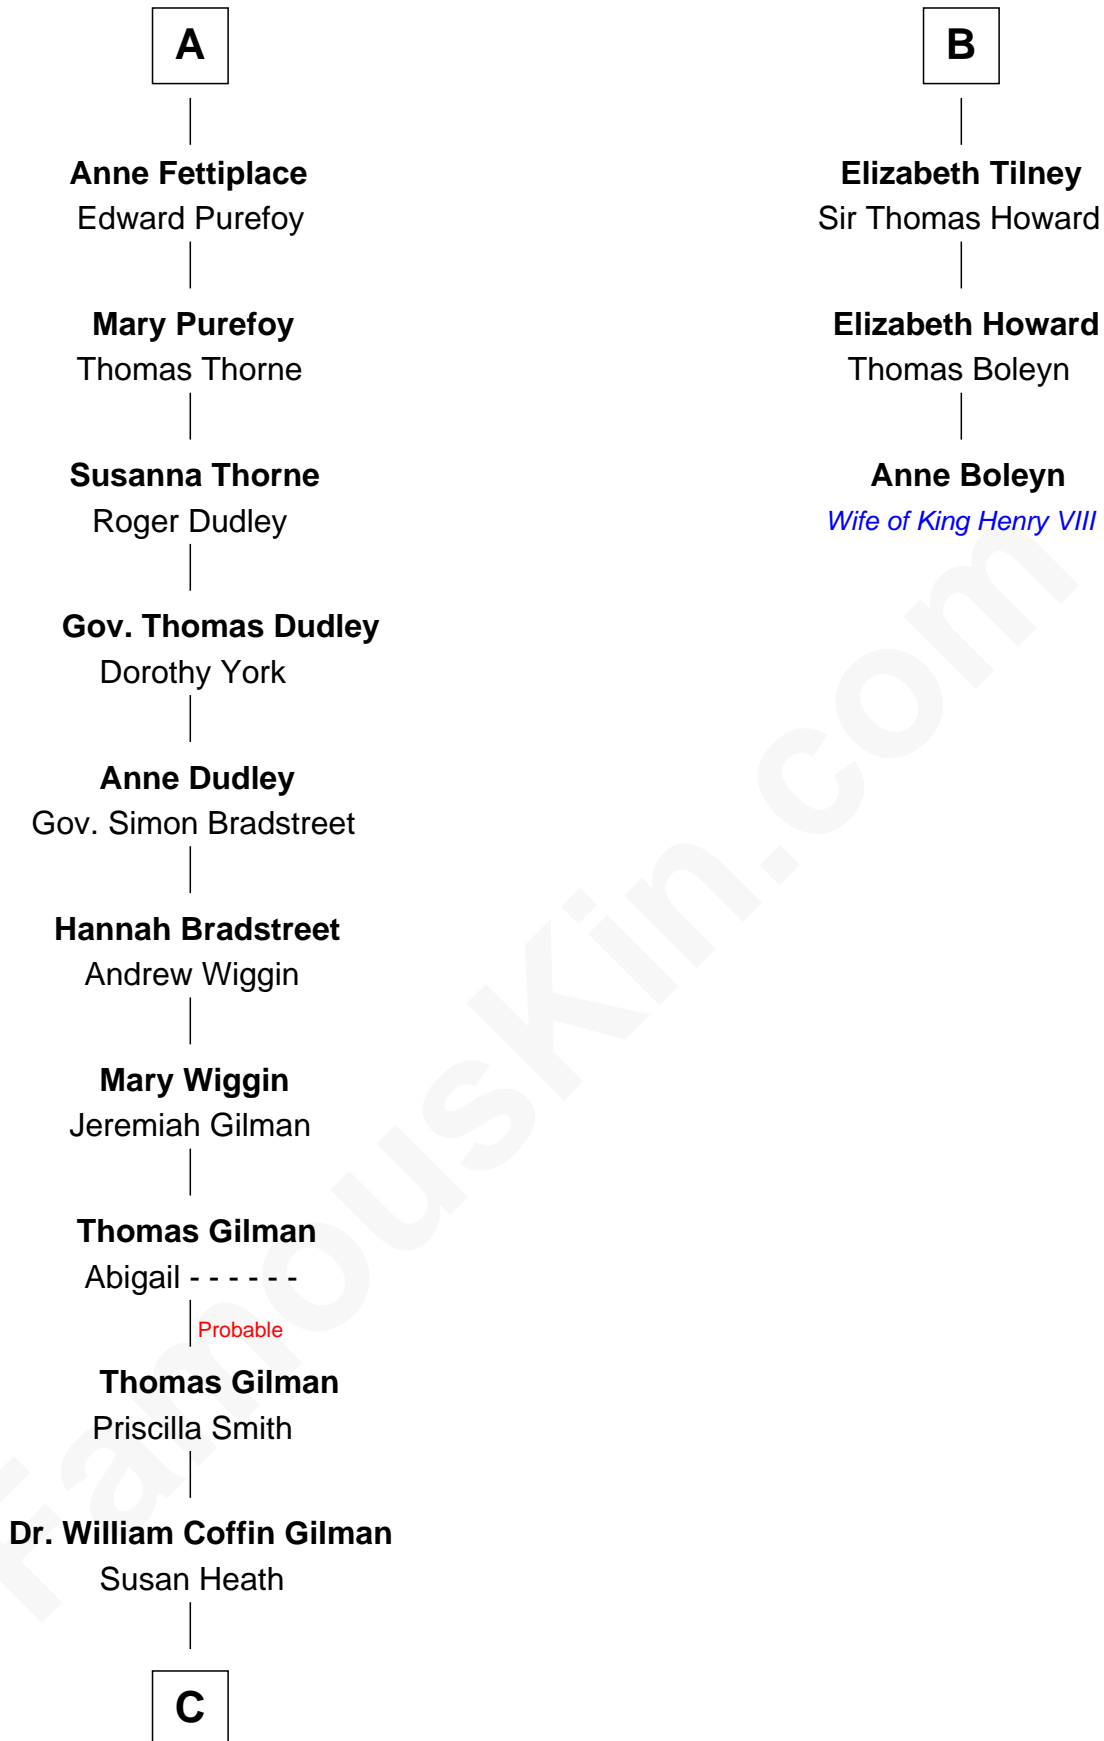

FamousKin.com
Relationship Chart of
George Hamilton
TV and Movie Actor

9th cousin 12 times removed of
Anne Boleyn
2nd Wife of King Henry VIII

C

William C. Gilman

Mary Ann Stevens

George C. Gilman

Elizabeth Melissa Lane

Lillian C. Gilman

Harry Fuller Hamilton

George William Hamilton

Anne Lucille Stevens

George Hamilton

TV and Movie Actor