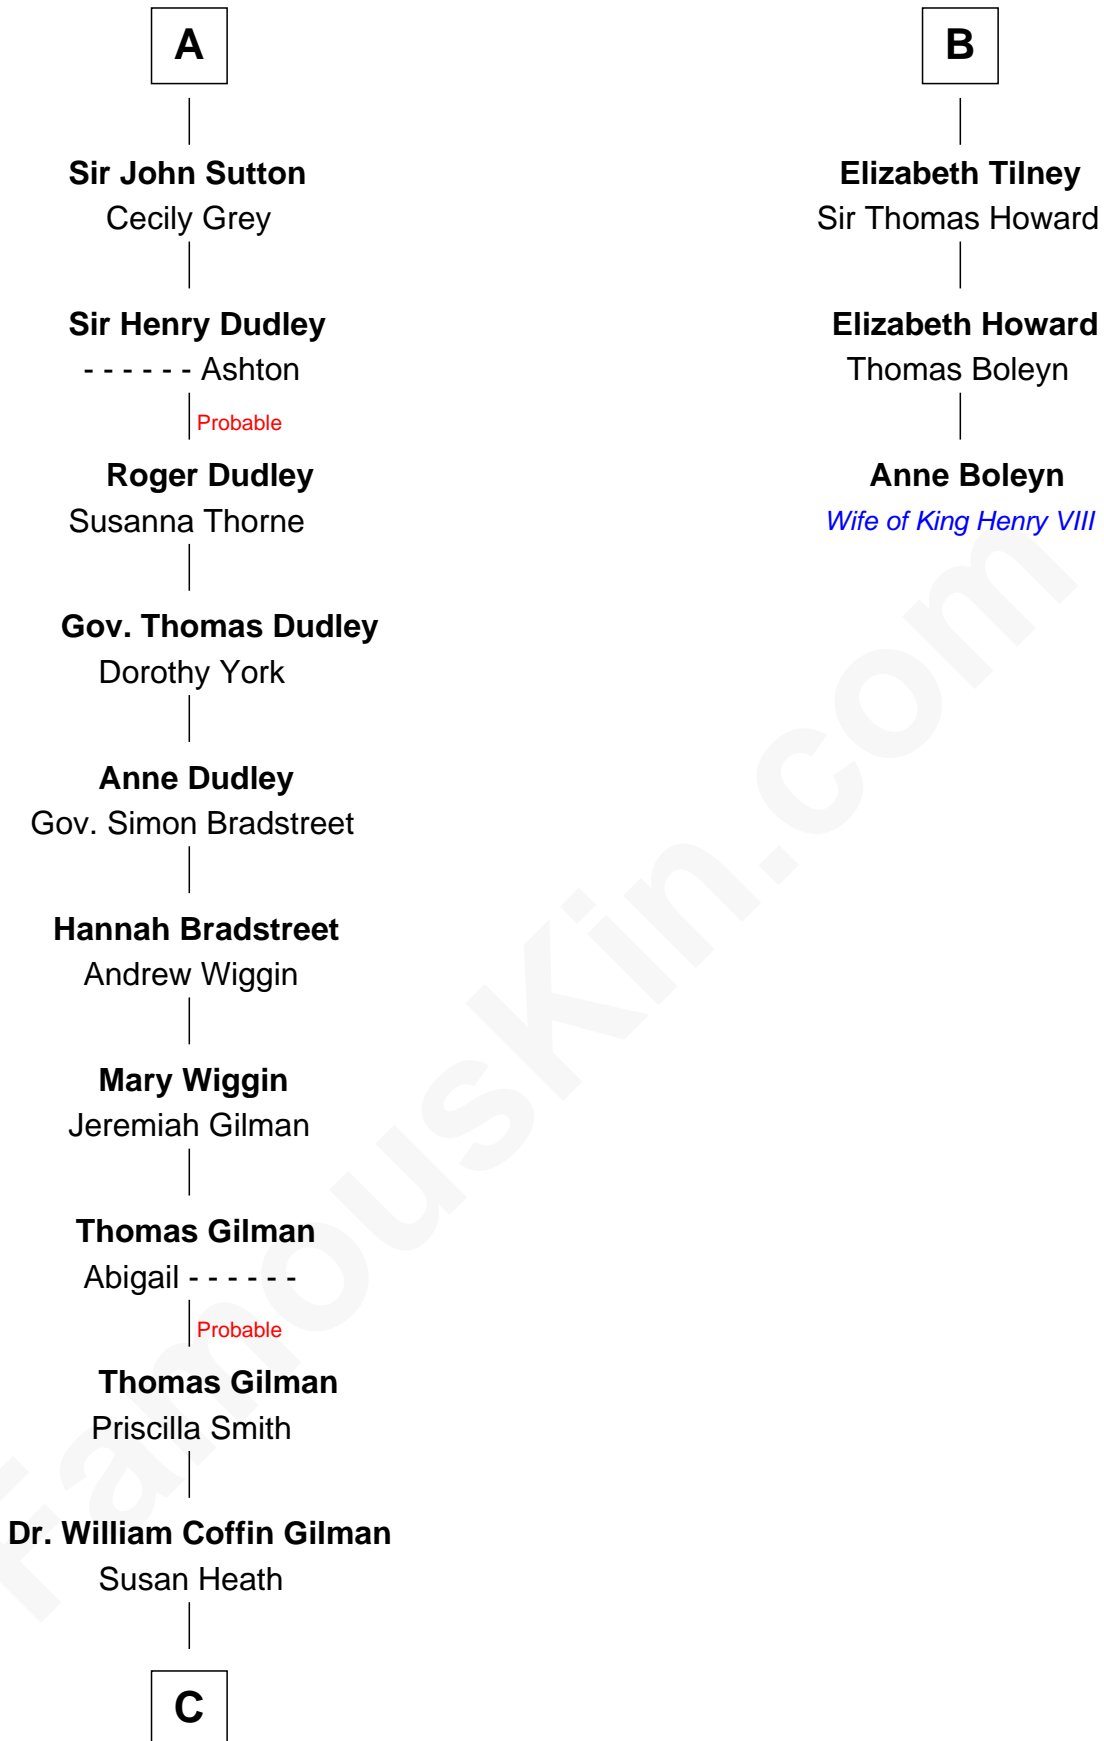

**FamousKin.com**  
**Relationship Chart of**  
**George Hamilton**  
*TV and Movie Actor*

**9th cousin 12 times removed of**  
**Anne Boleyn**  
*2nd Wife of King Henry VIII*

**Sir William de Cantilupe**  
 Eve de Braiose

**C**

William C. Gilman

Mary Ann Stevens

George C. Gilman

Elizabeth Melissa Lane

Lillian C. Gilman

Harry Fuller Hamilton

George William Hamilton