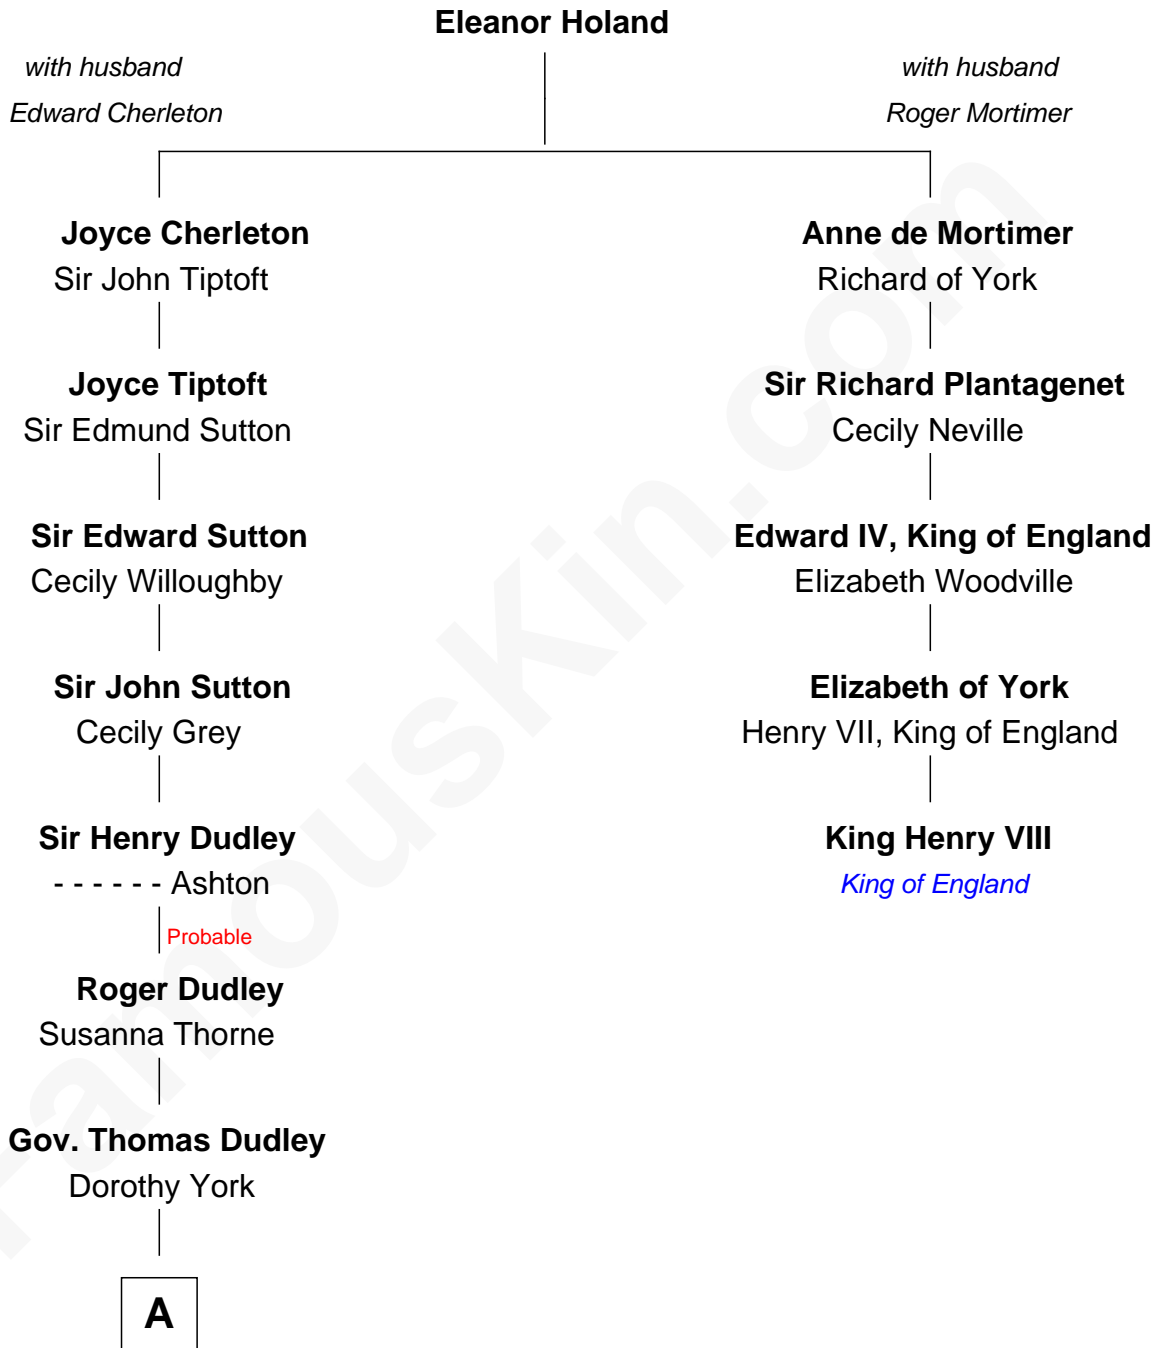

FamousKin.com Relationship Chart of

George Hamilton

TV and Movie Actor

4th cousin 13 times removed of

King Henry VIII

King of England

A

Anne Dudley

Gov. Simon Bradstreet

Hannah Bradstreet

Andrew Wiggin

Mary Wiggin

Jeremiah Gilman

Thomas Gilman

Abigail - - - - -

Probable