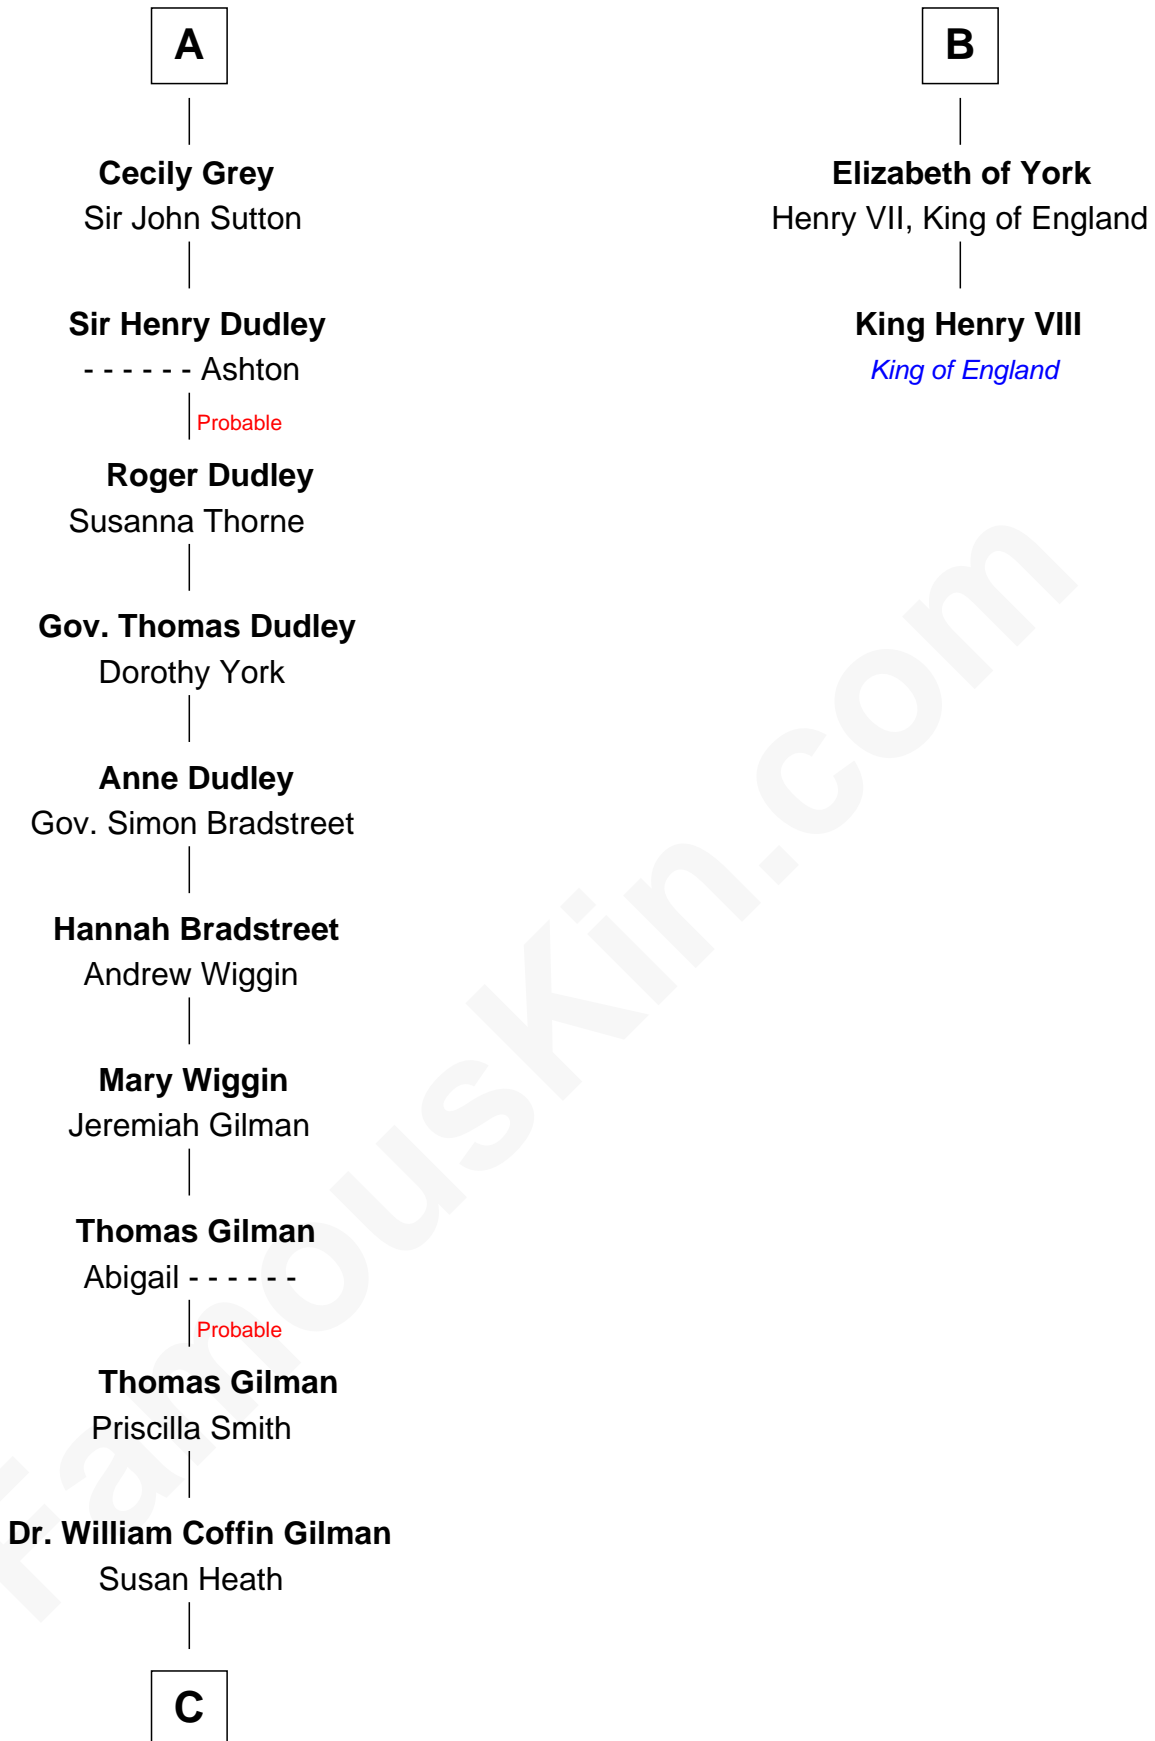

FamousKin.com Relationship Chart of

George Hamilton

TV and Movie Actor

8th cousin 13 times removed of

King Henry VIII

King of England

Bartholomew de Badlesmere

Margaret de Clare

Richard of York

Sir Richard Plantagenet

Cecily Neville

Edward IV, King of England

Elizabeth Woodville

B

C

—
William C. Gilman

Mary Ann Stevens

—
George C. Gilman

Elizabeth Melissa Lane

—
Lillian C. Gilman

Harry Fuller Hamilton

—
George William Hamilton

Anne Lucille Stevens

—
George Hamilton