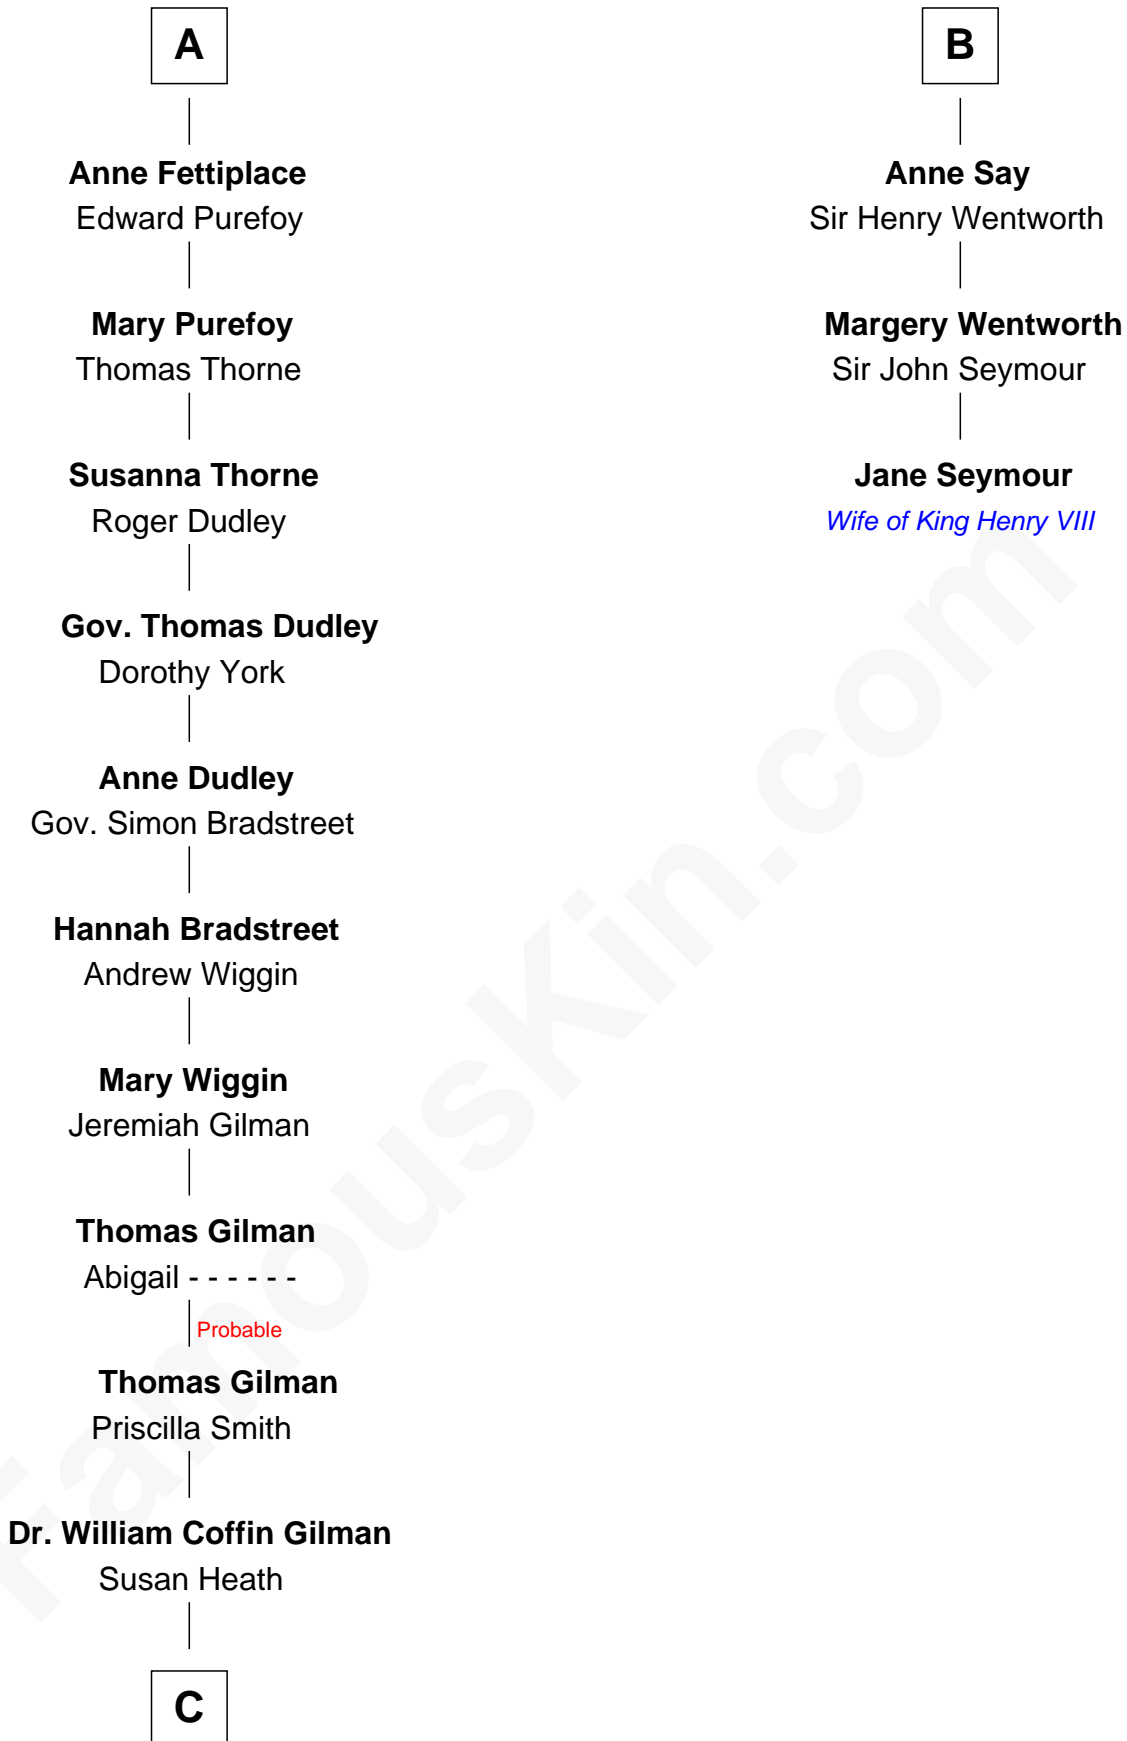

FamousKin.com Relationship Chart of

George Hamilton

TV and Movie Actor

9th cousin 12 times removed of

Jane Seymour

3rd Wife of King Henry VIII

C

William C. Gilman

Mary Ann Stevens

George C. Gilman

Elizabeth Melissa Lane

Lillian C. Gilman

Harry Fuller Hamilton

George William Hamilton

Anne Lucille Stevens

George Hamilton