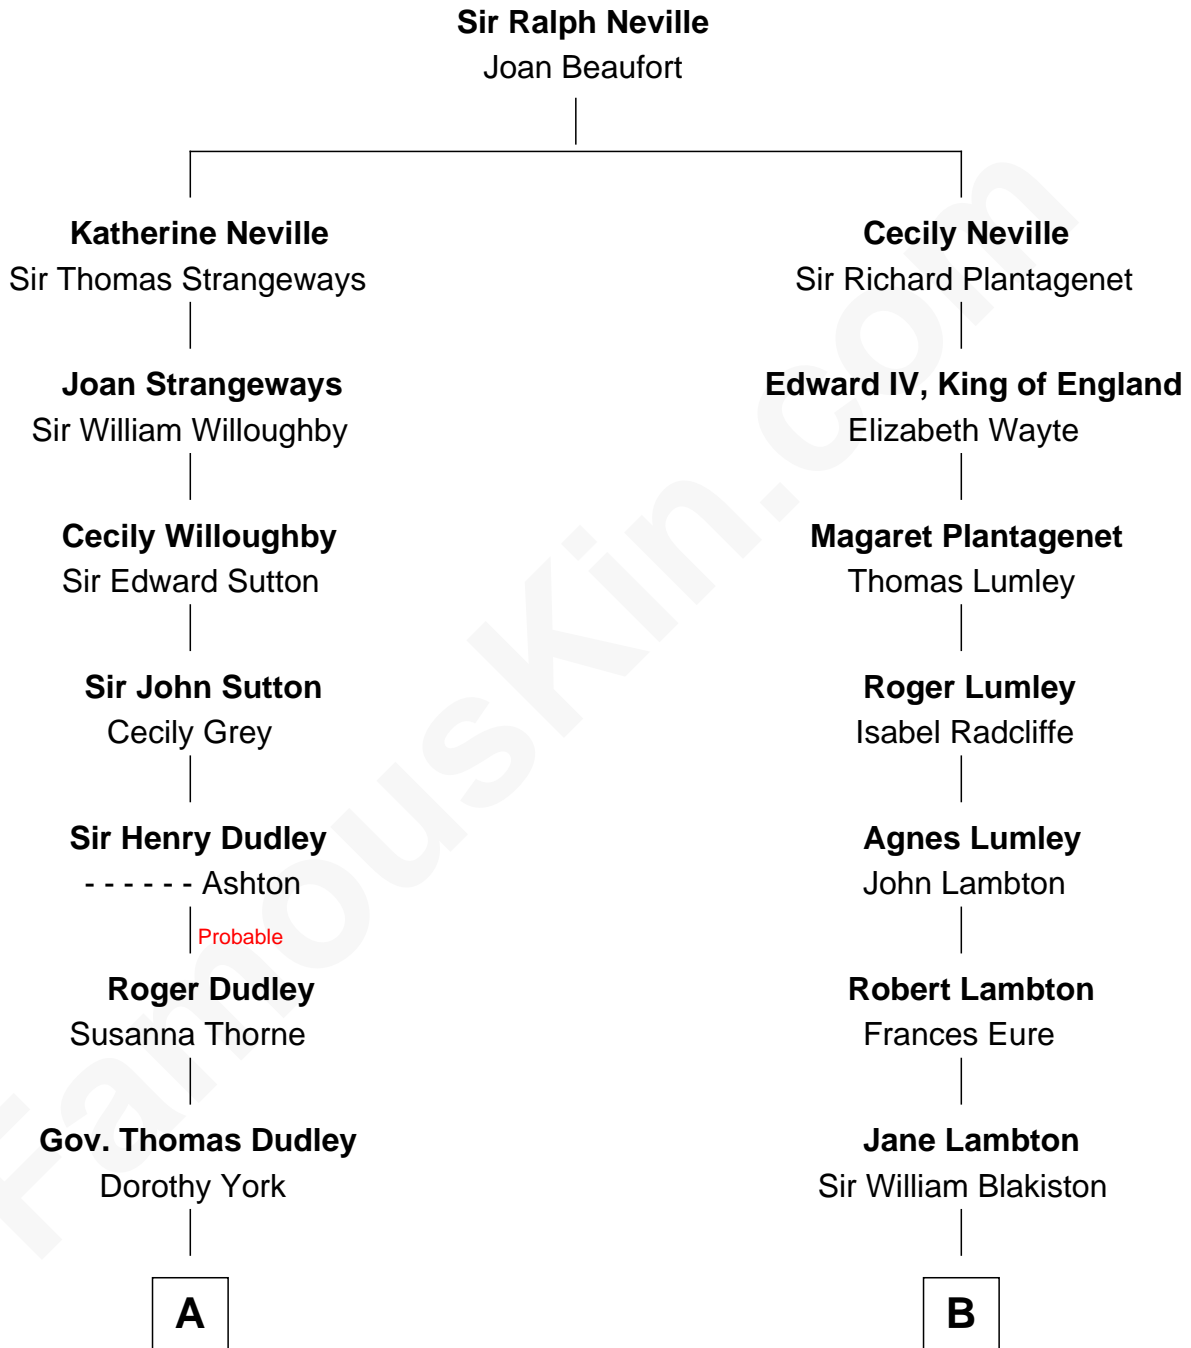

# FamousKin.com Relationship Chart of

**George Hamilton**

*TV and Movie Actor*

17th cousin 1 time removed of

**Benedict Cumberbatch**

*Movie, Television and Stage Actor*

C

Timothy Carlton Congdon Cumberbatch

Wanda Ventham

**Benedict Cumberbatch**

*Movie, Television and Stage Actor*

FamousKin.com