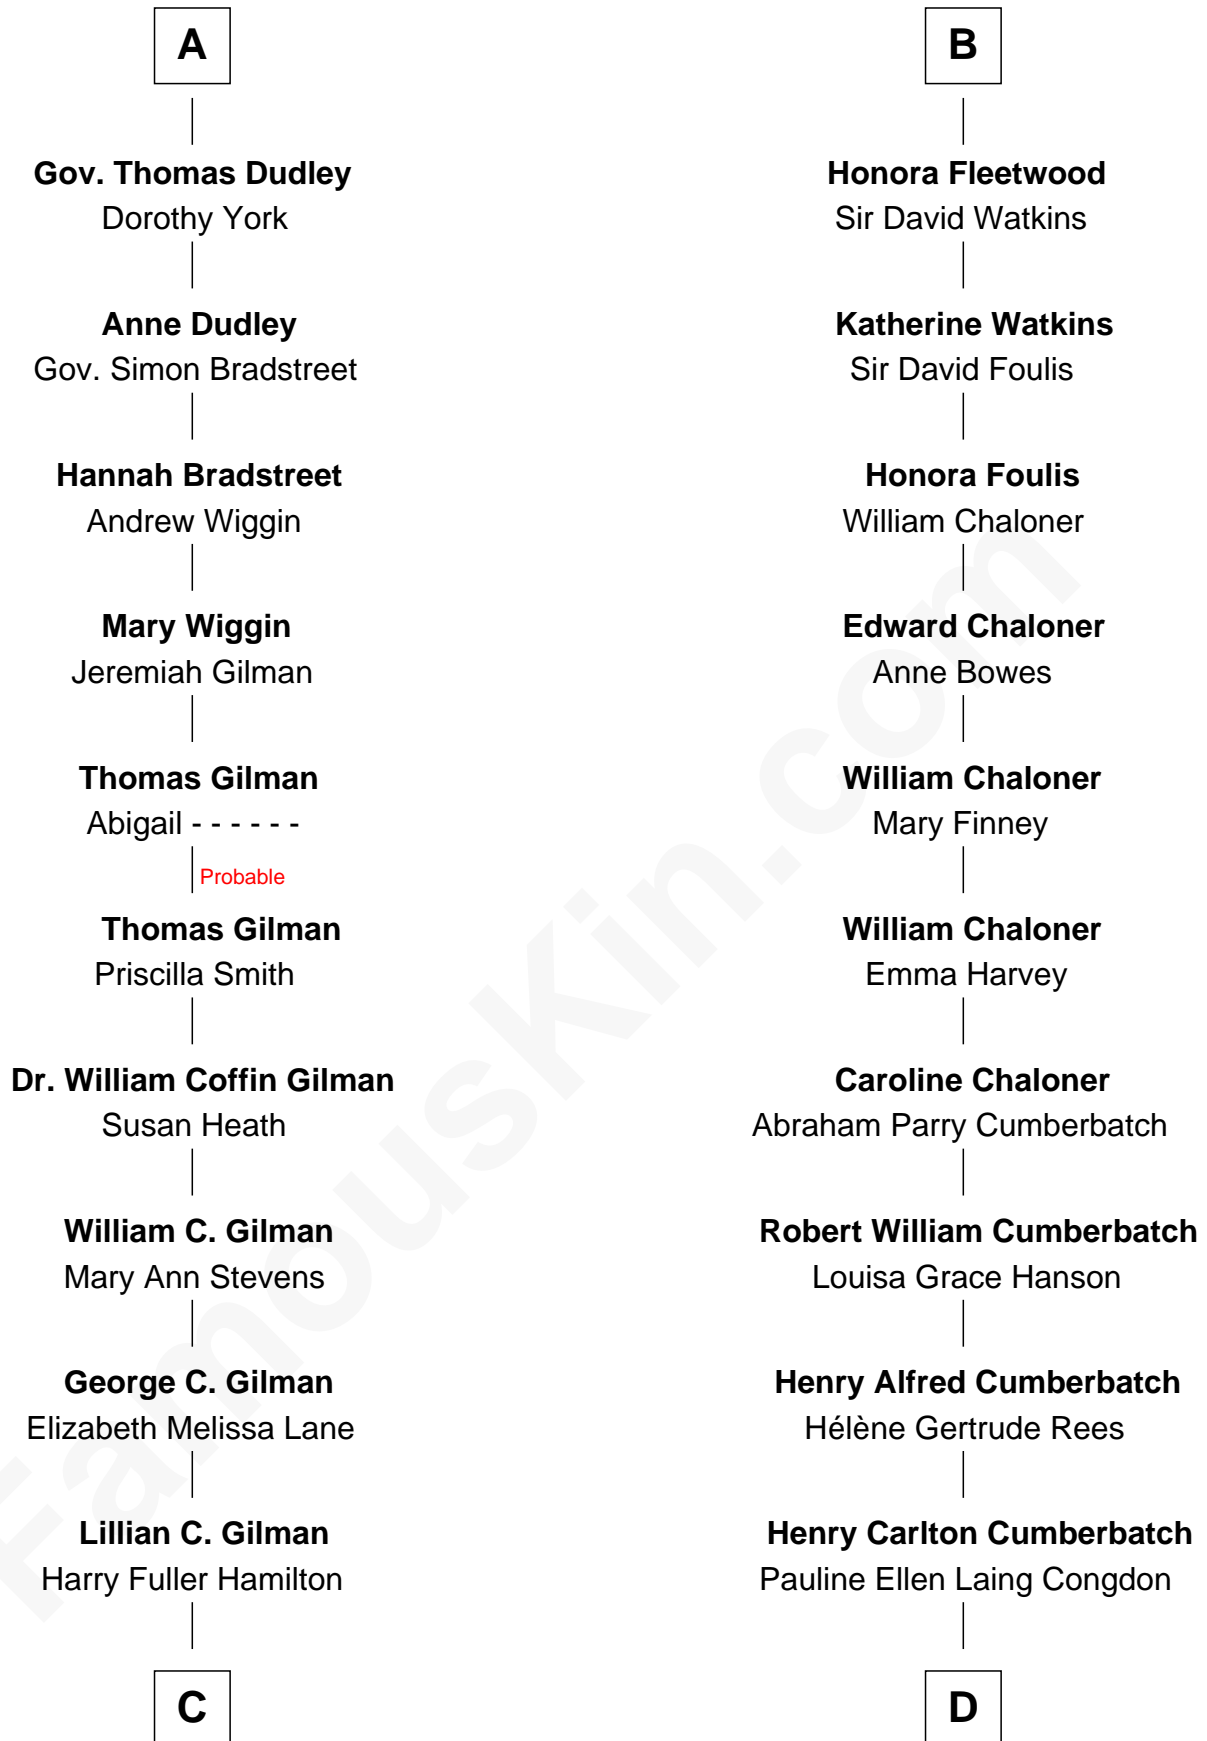

FamousKin.com Relationship Chart of

George Hamilton

TV and Movie Actor

18th cousin of

Benedict Cumberbatch

Movie, Television and Stage Actor

Sir Thomas de Holand

Alice Fitzalan