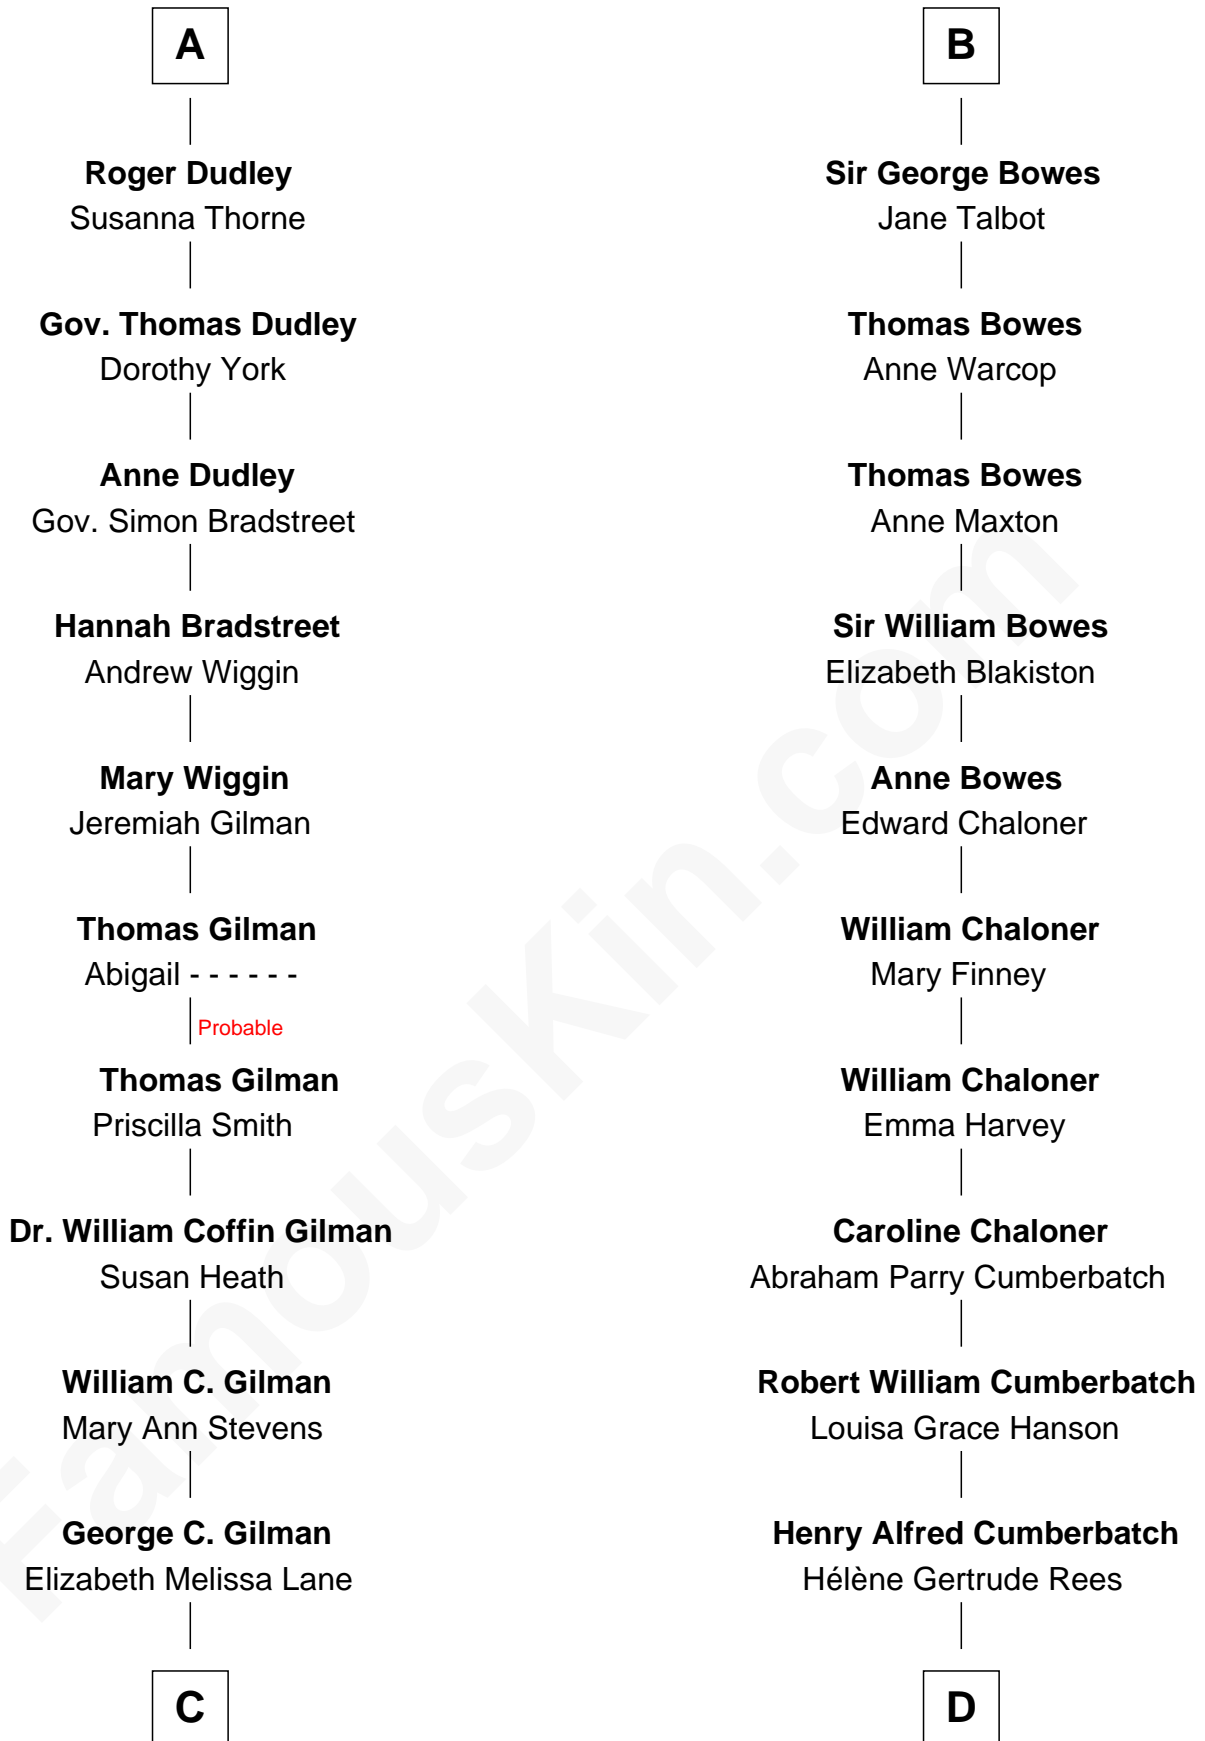

# FamousKin.com Relationship Chart of

**George Hamilton**

*TV and Movie Actor*

19th cousin of

**Benedict Cumberbatch**

*Movie, Television and Stage Actor*

**Sir Maurice de Berkeley**

Eve la Zouche

**Thomas de Berkeley**  
Katherine de Clyvedon

**Sir John Berkeley**  
Elizabeth Betteshorne

**Elizabeth Berkeley**  
Sir John Sutton

**Sir Edmund Sutton**  
Joyce Tiptoft

**Sir Edward Sutton**  
Cecily Willoughby

**Sir John Sutton**  
Cecily Grey

**Sir Henry Dudley**  
----- Ashton

Probable

**A**

**Isabel de Berkeley**  
Sir Robert de Clifford

**Sir Roger de Clifford**  
Maud de Beauchamp

**Katherine de Clifford**  
Sir Ralph de Greystoke

**Joan de Greystoke**  
Sir William Bowes

**Sir William Bowes**  
Maud FitzHugh

**Sir Ralph Bowes**  
Margery Conyers

**Richard Bowes**  
Elizabeth Aske

**B**

**C**

**Lillian C. Gilman**  
Harry Fuller Hamilton