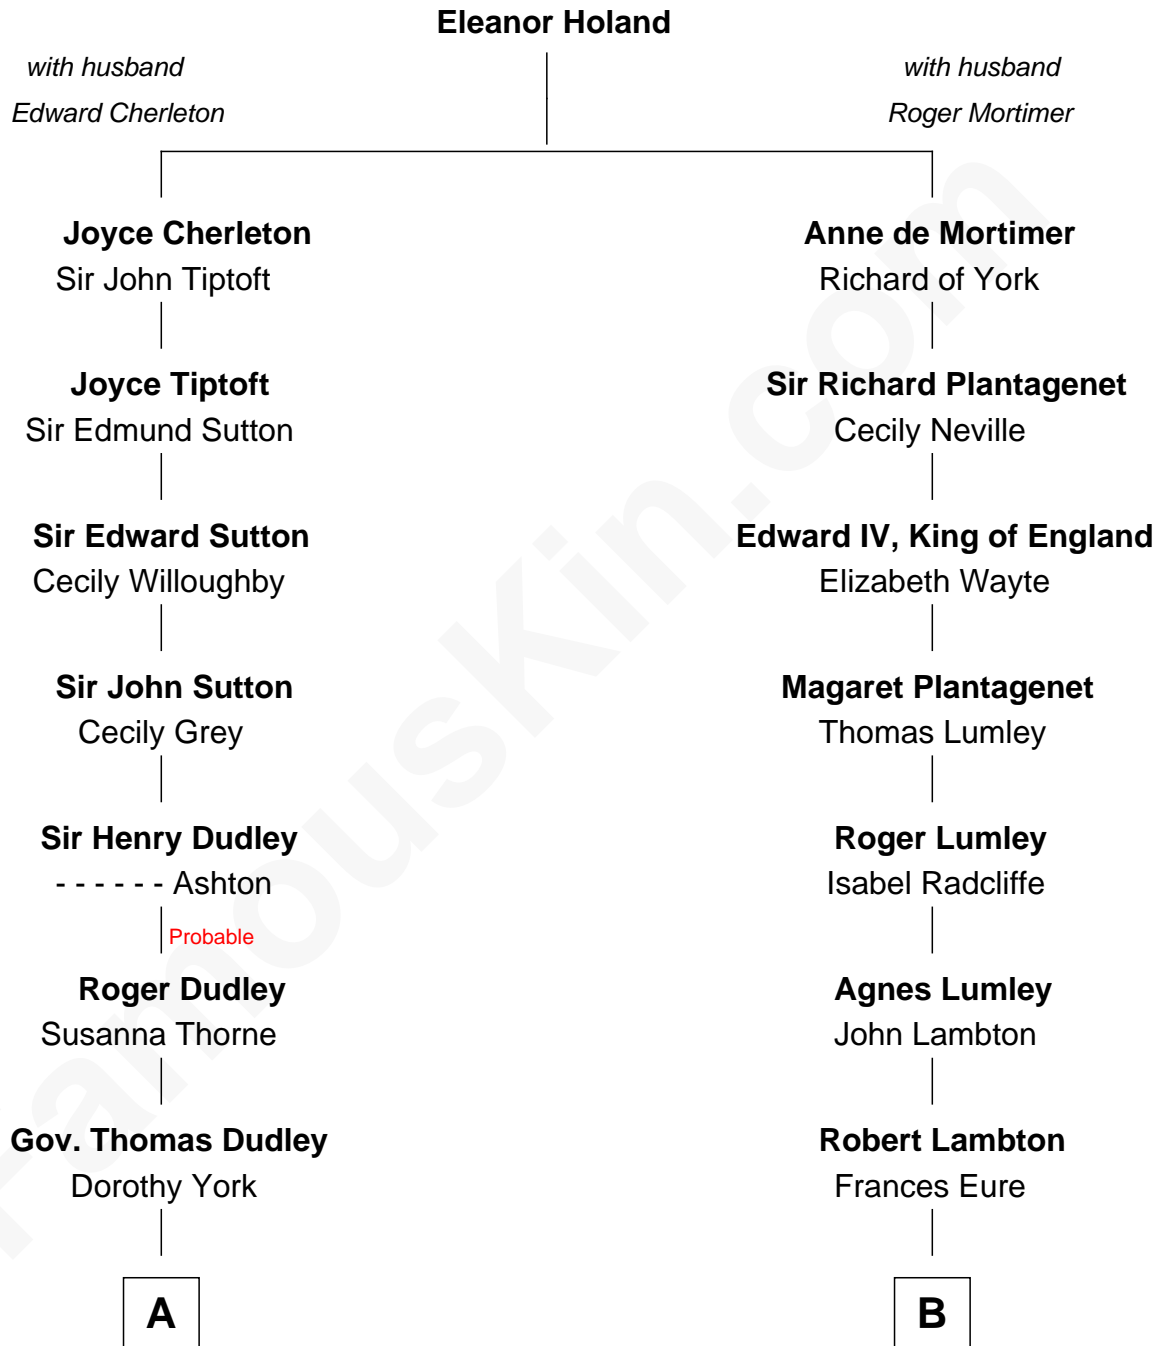

FamousKin.com Relationship Chart of

George Hamilton

TV and Movie Actor

17th cousin 1 time removed of

Queen Elizabeth II

Queen of the United Kingdom

C

Elizabeth Bowes-Lyon
George VI, King of the United Kingdom

Queen Elizabeth II
Queen of the United Kingdom

FamousKin.com