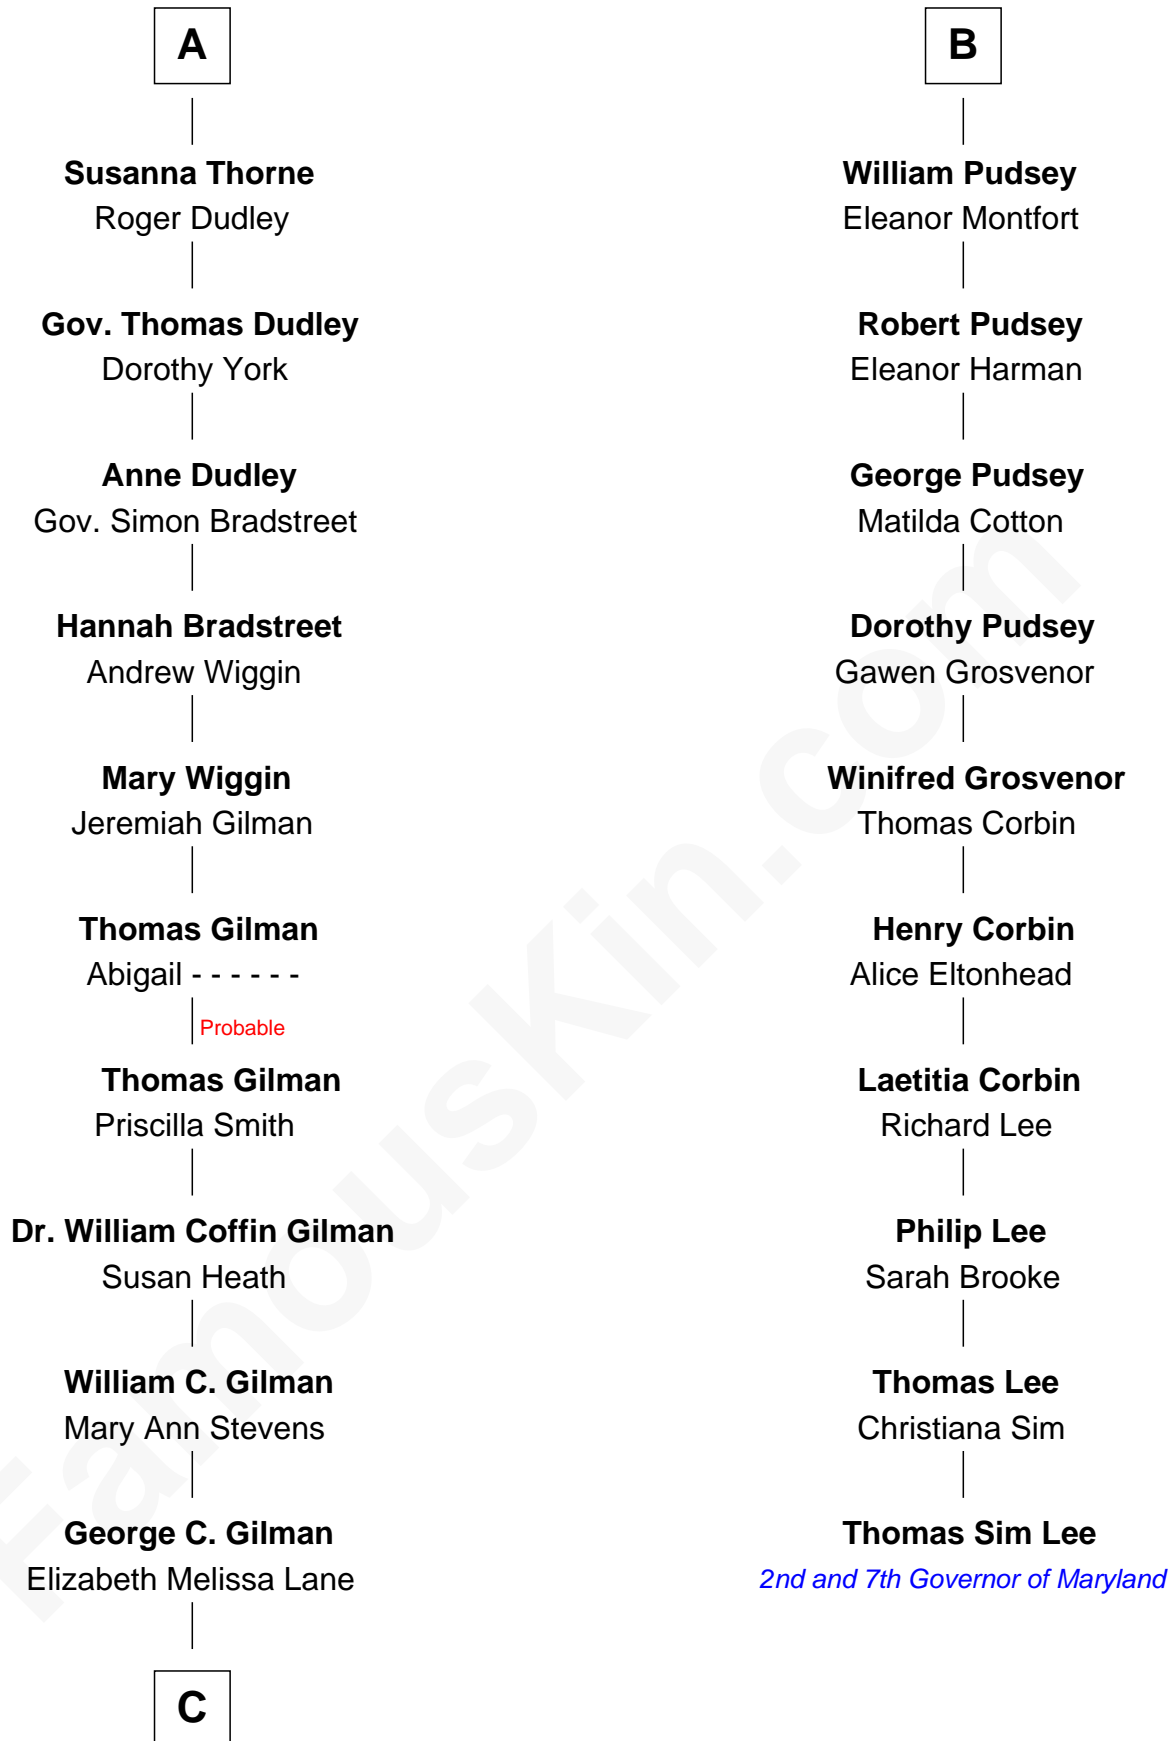

# FamousKin.com Relationship Chart of

**George Hamilton**

*TV and Movie Actor*

16th cousin 3 times removed of

**Thomas Sim Lee**

*2nd and 7th Governor of Maryland*

**Sir John Grey**

Avice Marmion

**C**

**Lillian C. Gilman**  
Harry Fuller Hamilton

**George William Hamilton**  
Anne Lucille Stevens

**George Hamilton**  
*TV and Movie Actor*

FamousKin.com

George Hamilton photo by [Angela George](#) [\(CC BY-SA 3.0\)](#)