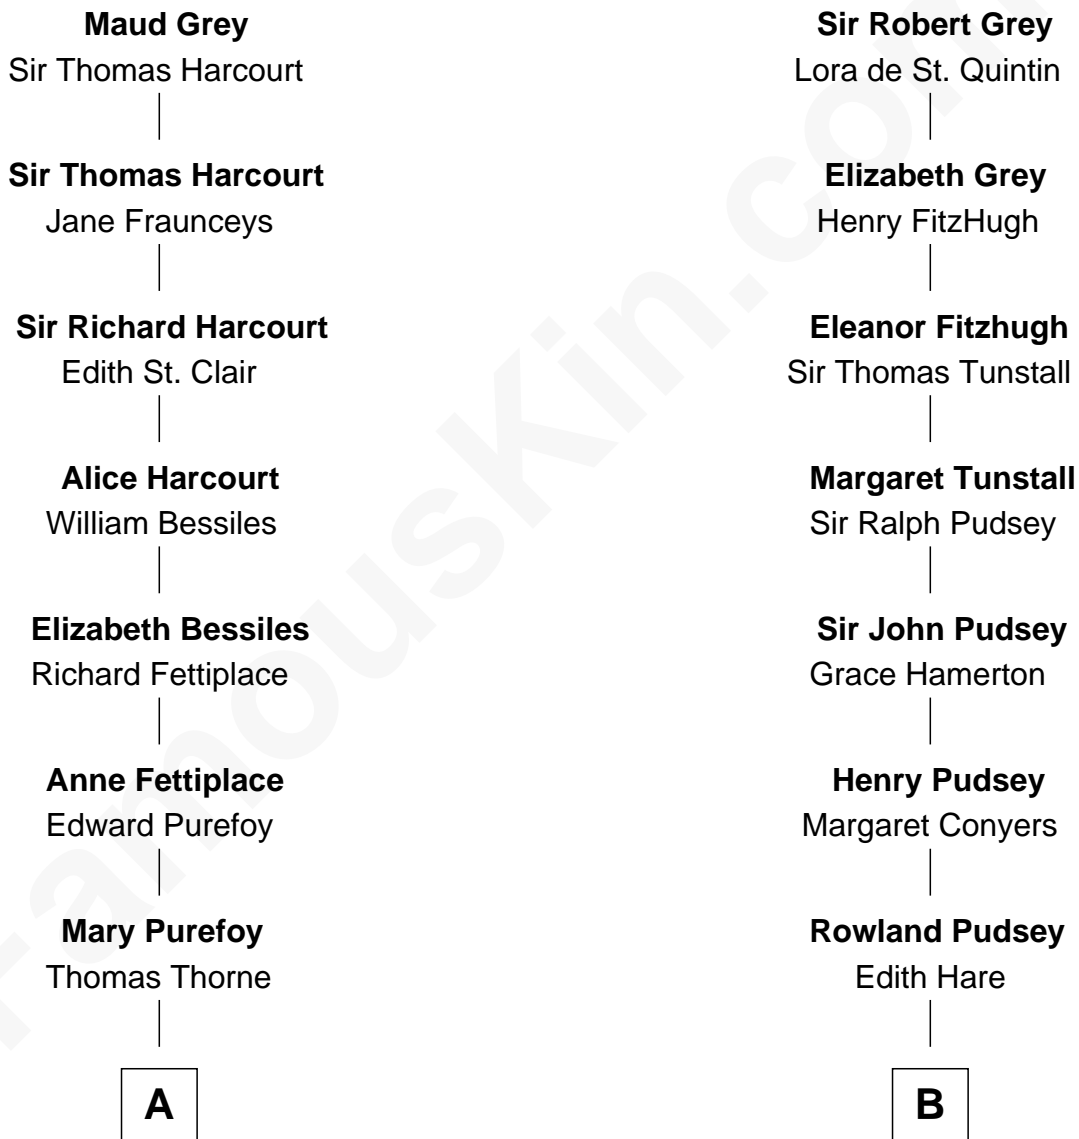

# FamousKin.com Relationship Chart of

**George Hamilton**

*TV and Movie Actor*

16th cousin 3 times removed of

**Thomas Sim Lee**

*2nd and 7th Governor of Maryland*

**Sir John Grey**

Avice Marmion

**C**

**Lillian C. Gilman**  
Harry Fuller Hamilton

**George William Hamilton**  
Anne Lucille Stevens

**George Hamilton**  
*TV and Movie Actor*

FamousKin.com

George Hamilton photo by [Angela George](#) [\(CC BY-SA 3.0\)](#)