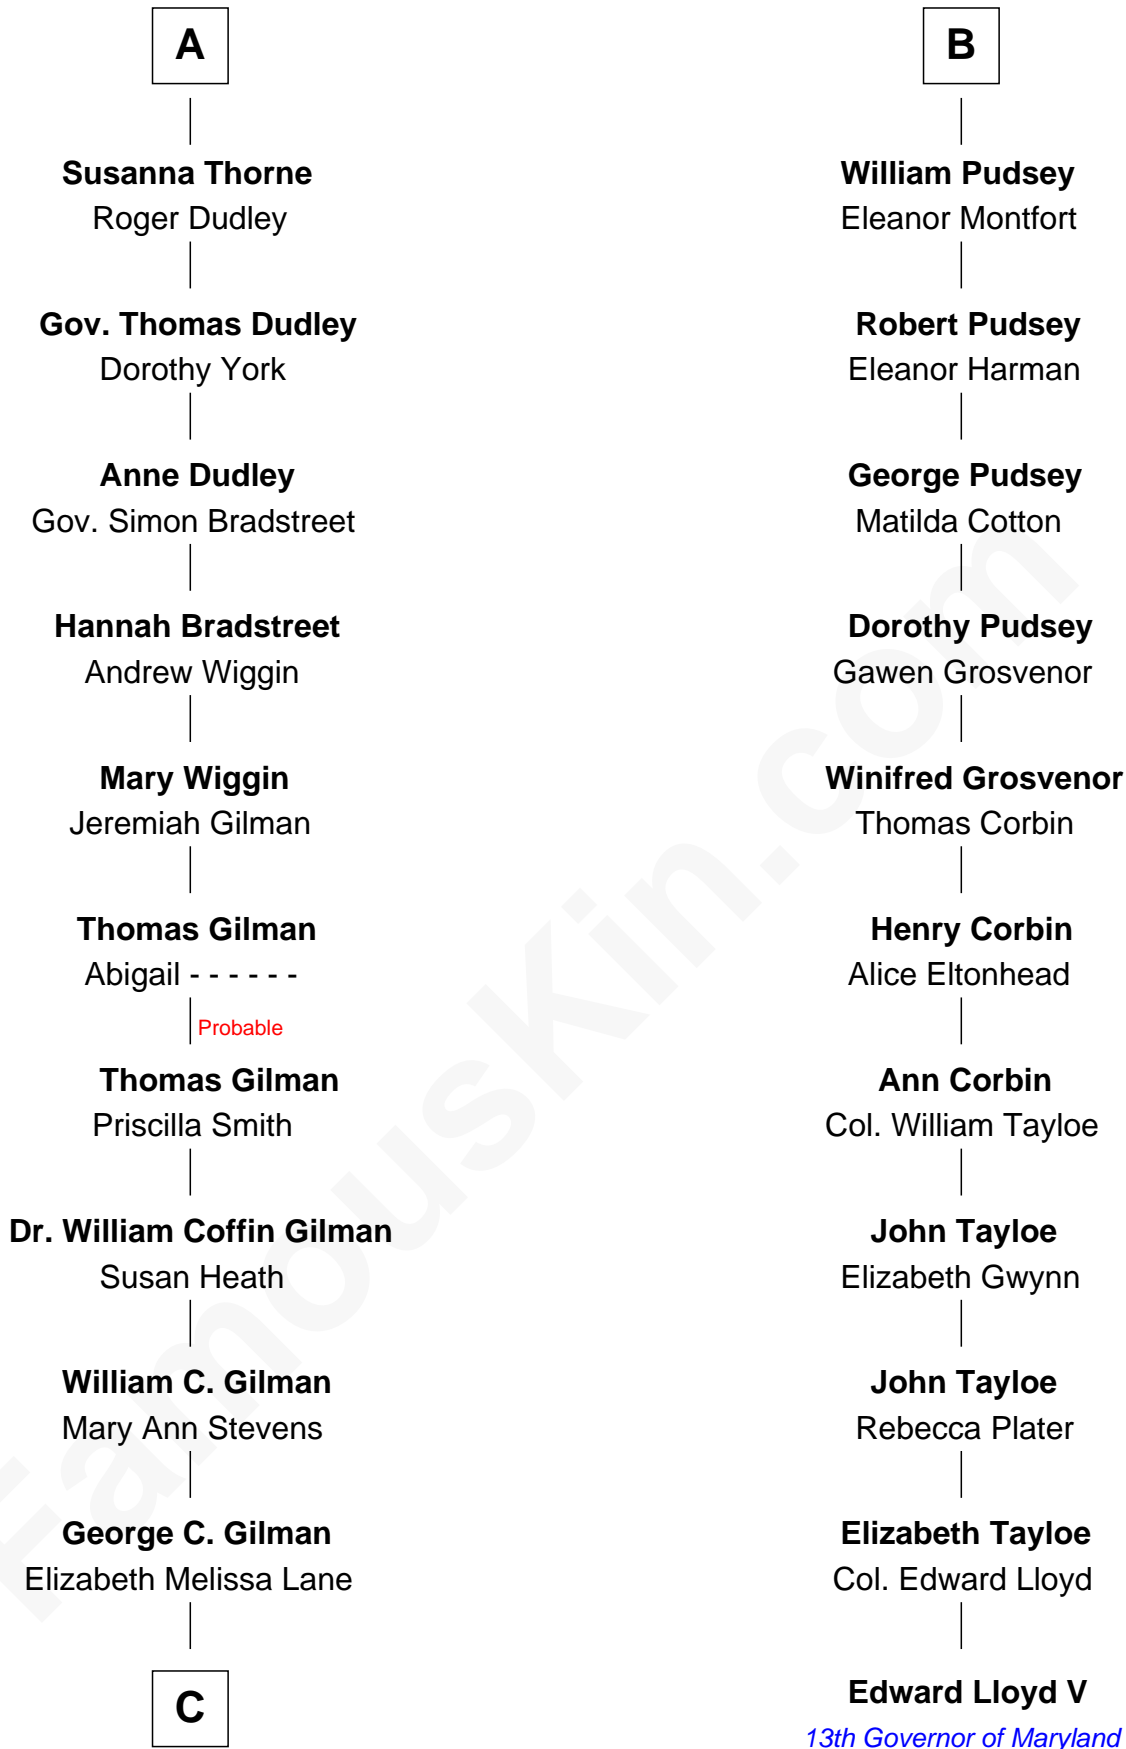

FamousKin.com Relationship Chart of

George Hamilton

TV and Movie Actor

17th cousin 2 times removed of

Edward Lloyd V

13th Governor of Maryland

Sir John Grey

Avice Marmion

C

Lillian C. Gilman
Harry Fuller Hamilton

George William Hamilton
Anne Lucille Stevens

George Hamilton
TV and Movie Actor

FamousKin.com

George Hamilton photo by [Angela George](#) [\(CC BY-SA 3.0\)](#)