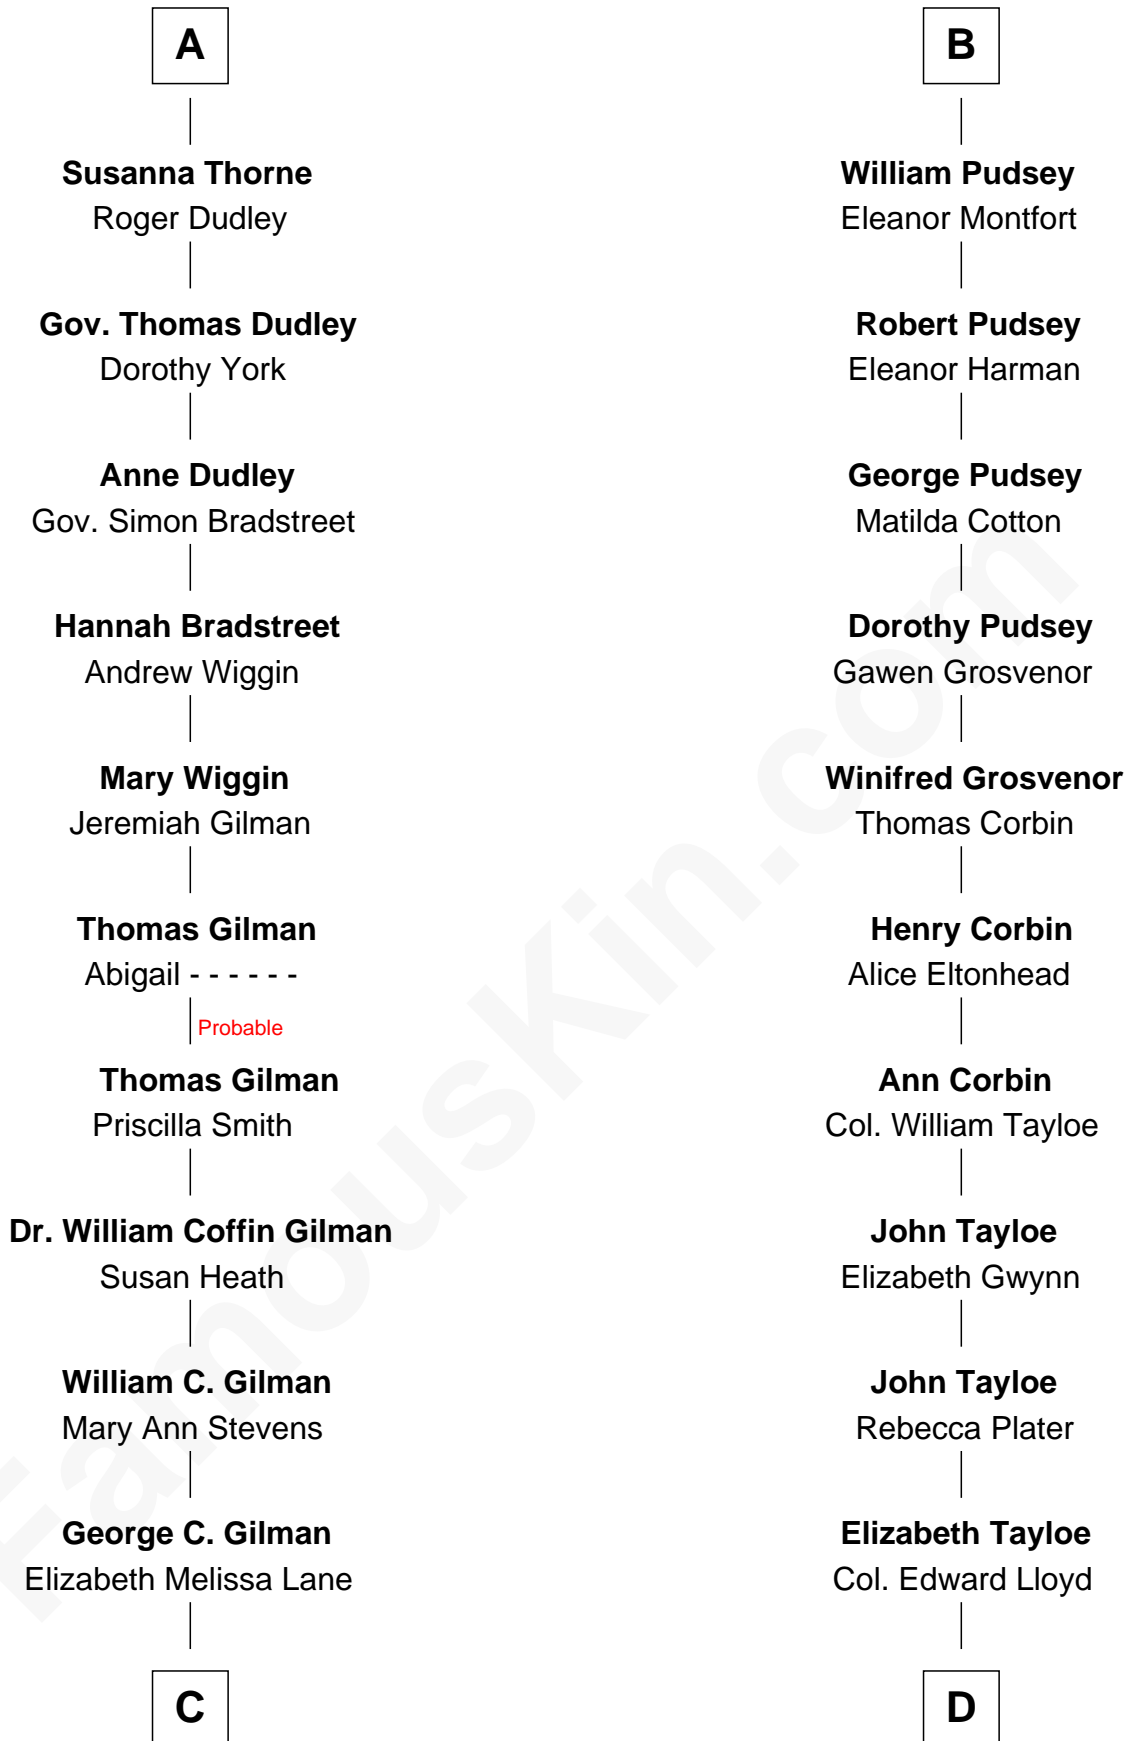

FamousKin.com Relationship Chart of

George Hamilton

TV and Movie Actor

19th cousin of

Henry Lloyd

40th Governor of Maryland

Sir John Grey

Avice Marmion

C

Lillian C. Gilman
Harry Fuller Hamilton

George William Hamilton
Anne Lucille Stevens

George Hamilton
TV and Movie Actor

D

Col. Edward Lloyd
Sally Scott Murray

Daniel Lloyd
Catherine Henry

Henry Lloyd
40th Governor of Maryland