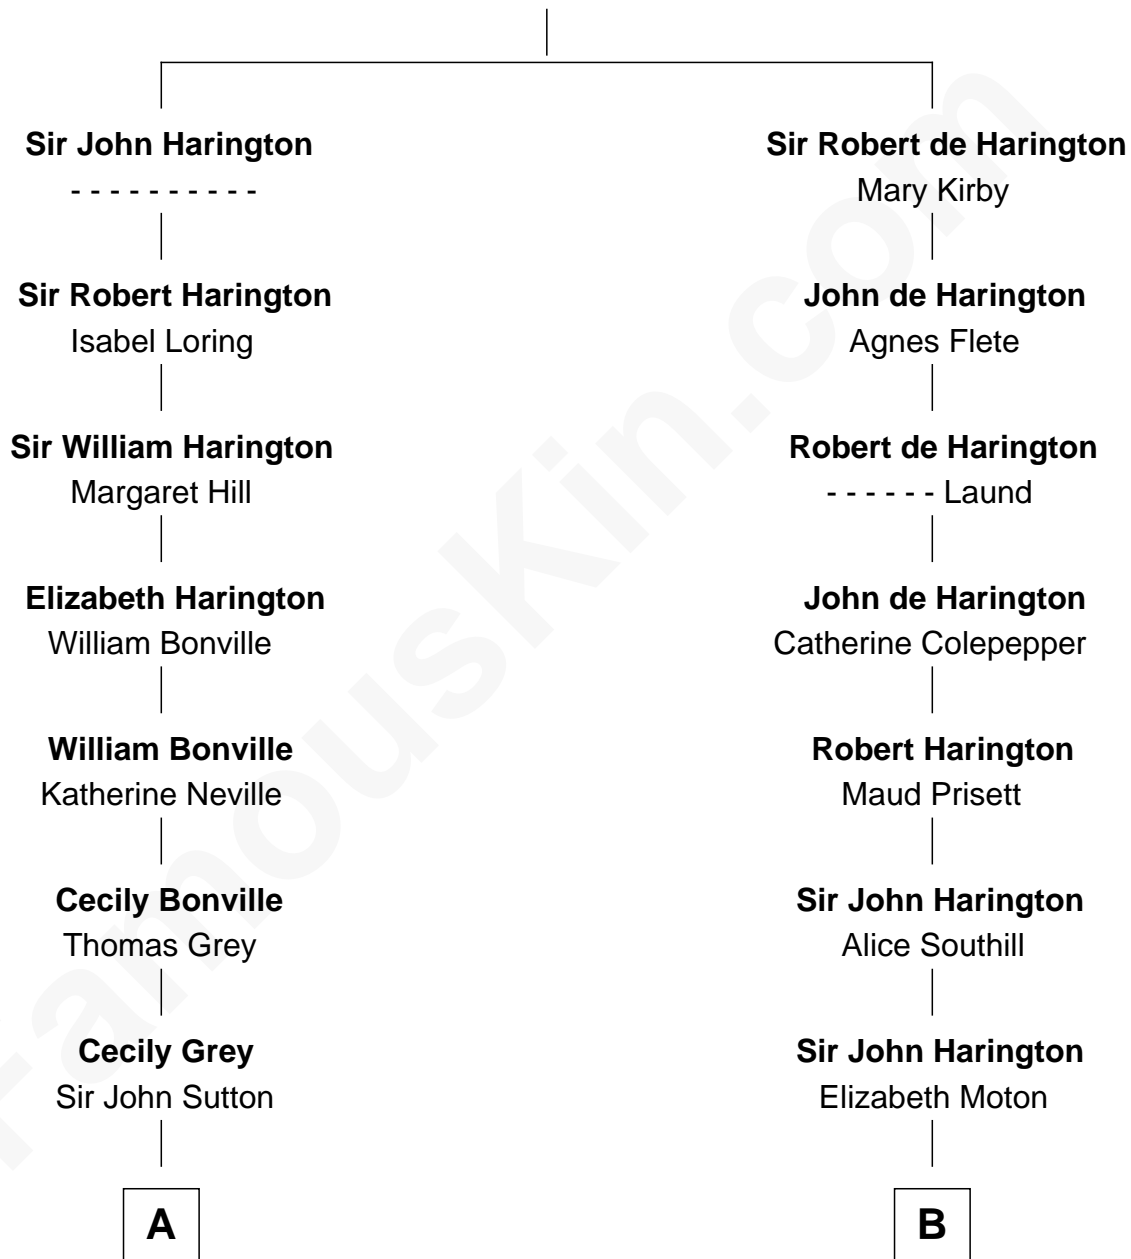

FamousKin.com Relationship Chart of

George Hamilton

TV and Movie Actor

20th cousin 1 time removed of

Kit Harington

TV Actor - "Game of Thrones"

Sir Robert de Harington

Elizabeth de Multon

C

George C. Gilman
Elizabeth Melissa Lane

Lillian C. Gilman
Harry Fuller Hamilton

George William Hamilton
Anne Lucille Stevens

George Hamilton
TV and Movie Actor

D

Sir Richard Harington
Francis Agnata Biscoe

Sir Richard Harington
Selina Louisa Grace Dundas

John Charles Dundas Harington
Lavender Cecilia Denny

Sir David Richard Harington
Deborah Jane Catesby

Kit Harington
TV Actor - "Game of Thrones"