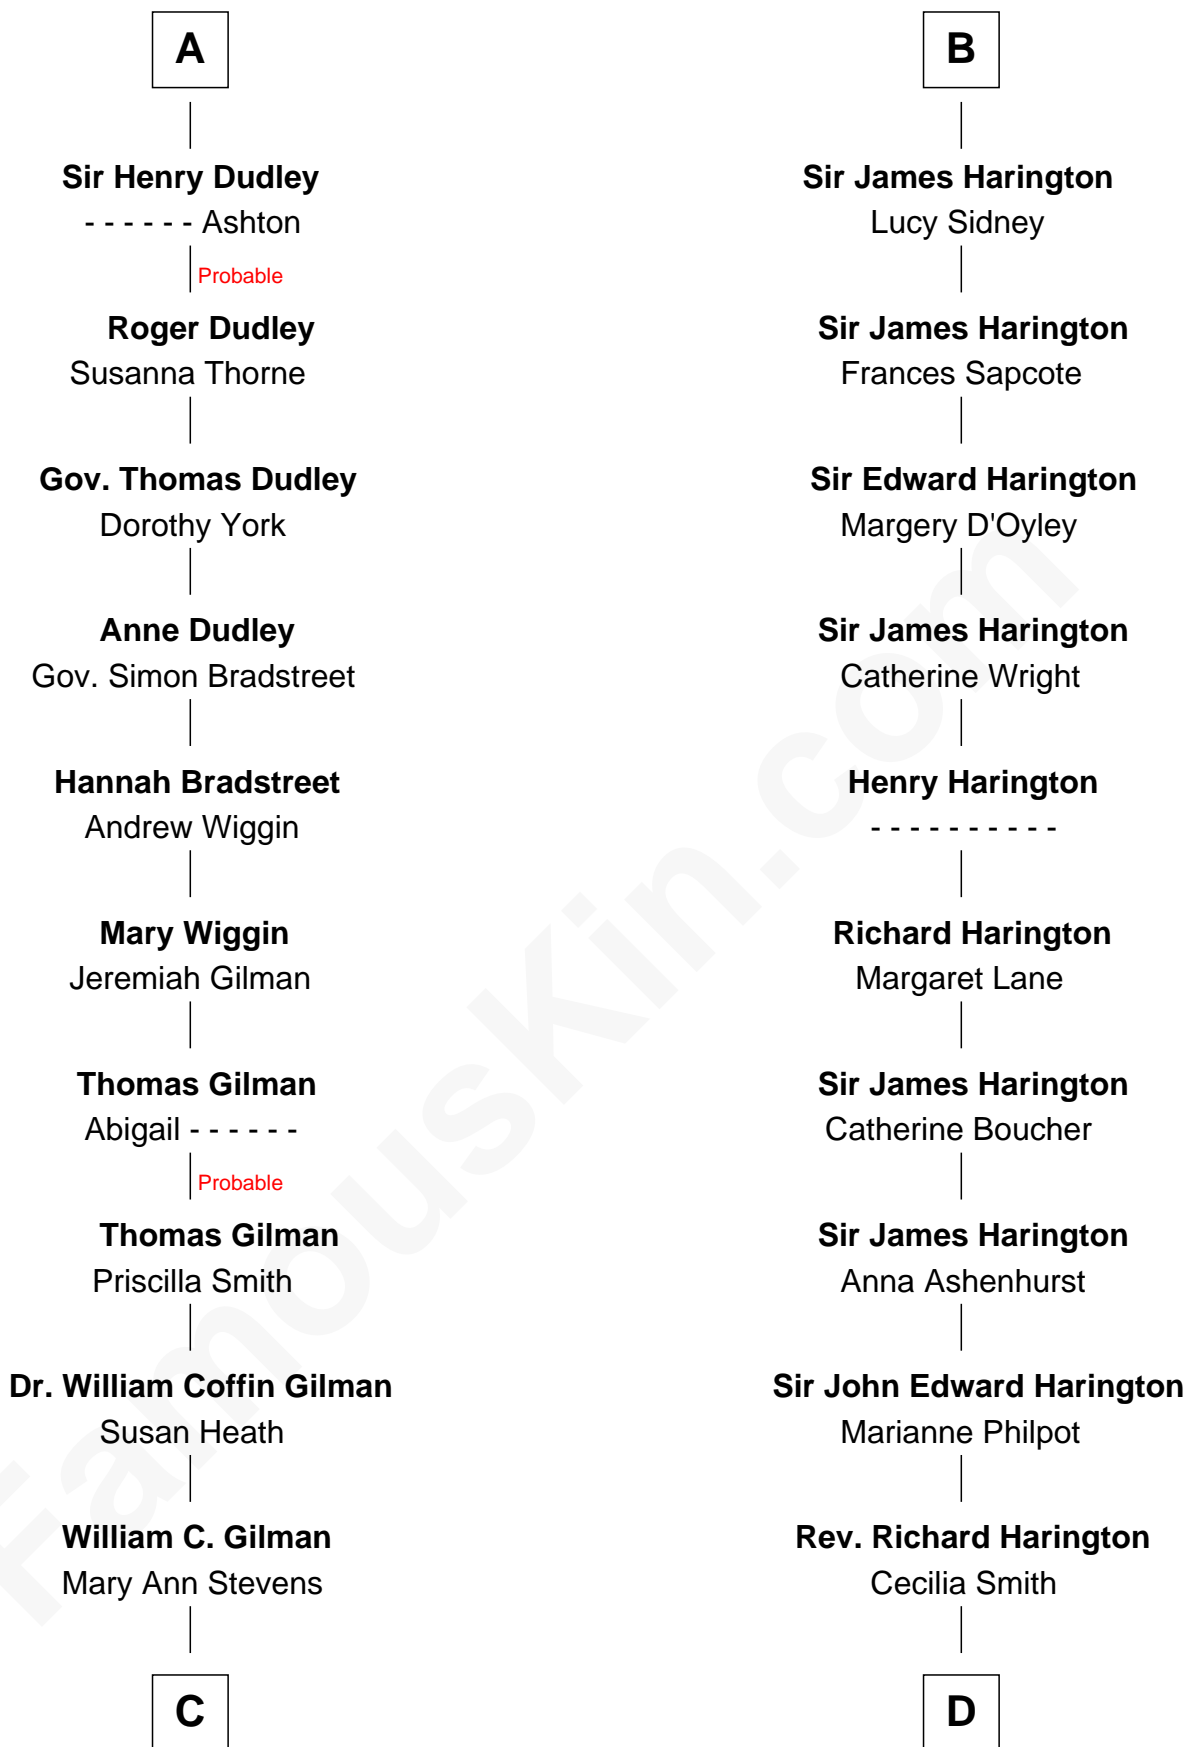

FamousKin.com Relationship Chart of

George Hamilton

TV and Movie Actor

20th cousin 1 time removed of

Kit Harington

TV Actor - "Game of Thrones"

Sir Robert de Harington

Elizabeth de Multon

C

George C. Gilman
Elizabeth Melissa Lane

Lillian C. Gilman
Harry Fuller Hamilton

George William Hamilton
Anne Lucille Stevens

George Hamilton
TV and Movie Actor

D

Sir Richard Harington
Francis Agnata Biscoe

Sir Richard Harington
Selina Louisa Grace Dundas

John Charles Dundas Harington
Lavender Cecilia Denny

Sir David Richard Harington
Deborah Jane Catesby

Kit Harington
TV Actor - "Game of Thrones"