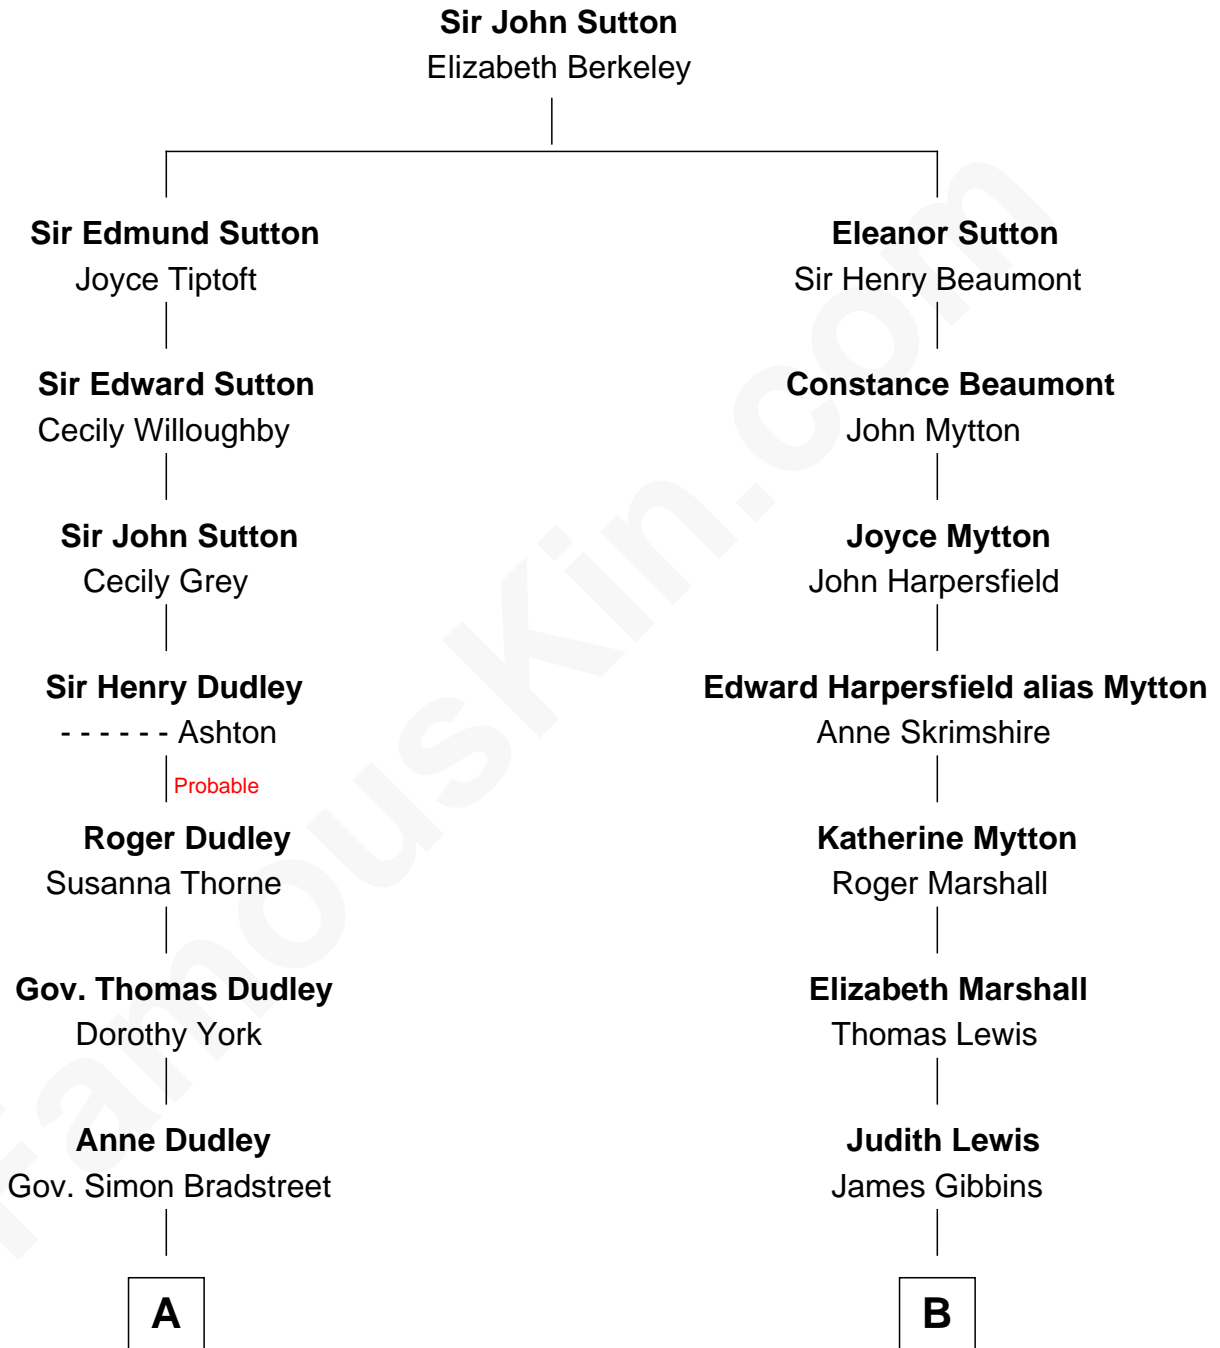

FamousKin.com
Relationship Chart of
George Hamilton
TV and Movie Actor

16th cousin 1 time removed of
Gerald Ford
38th U.S. President

George Hamilton photo by [Angela George](#) [\(CC BY-SA 3.0\)](#)