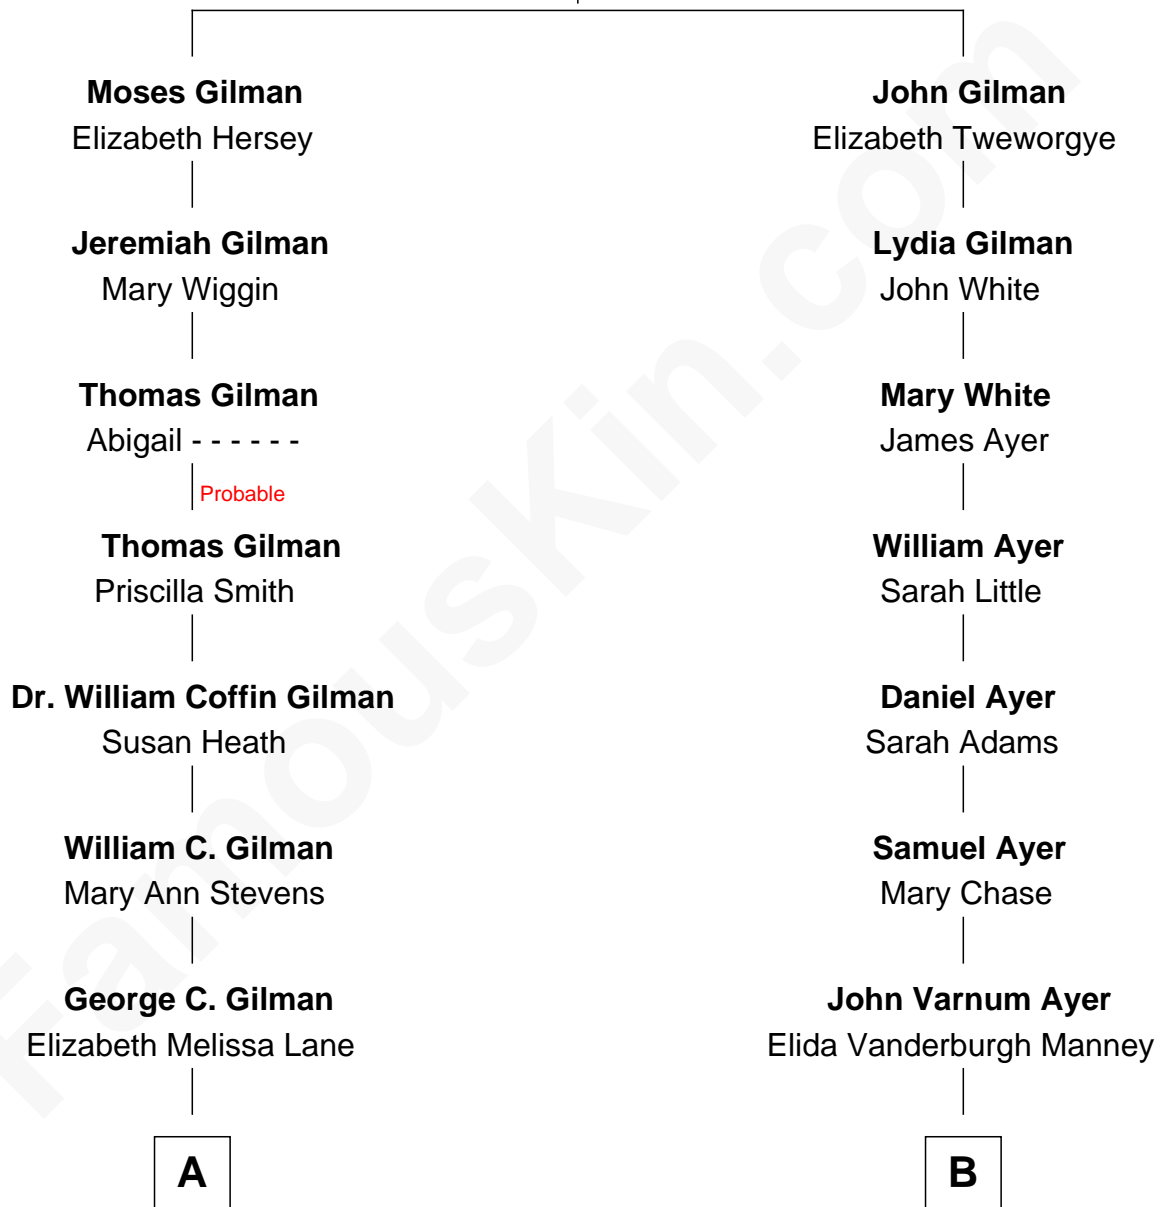

# FamousKin.com Relationship Chart of

**George Hamilton**

*TV and Movie Actor*

9th cousin 1 time removed of

**Gerald Ford**

*38th U.S. President*

**Edward Gilman**

Mary Clark

**A**

**Lillian C. Gilman**  
Harry Fuller Hamilton

**George William Hamilton**  
Anne Lucille Stevens

**George Hamilton**  
*TV and Movie Actor*

**B**

**George Manney Ayer**  
Amy Gridley Butler

**Adele Augusta Ayer**  
Levi Addison Gardner

**Dorothy Ayer Gardner**  
Leslie Lynch King

**Gerald Ford**  
*38th U.S. President*