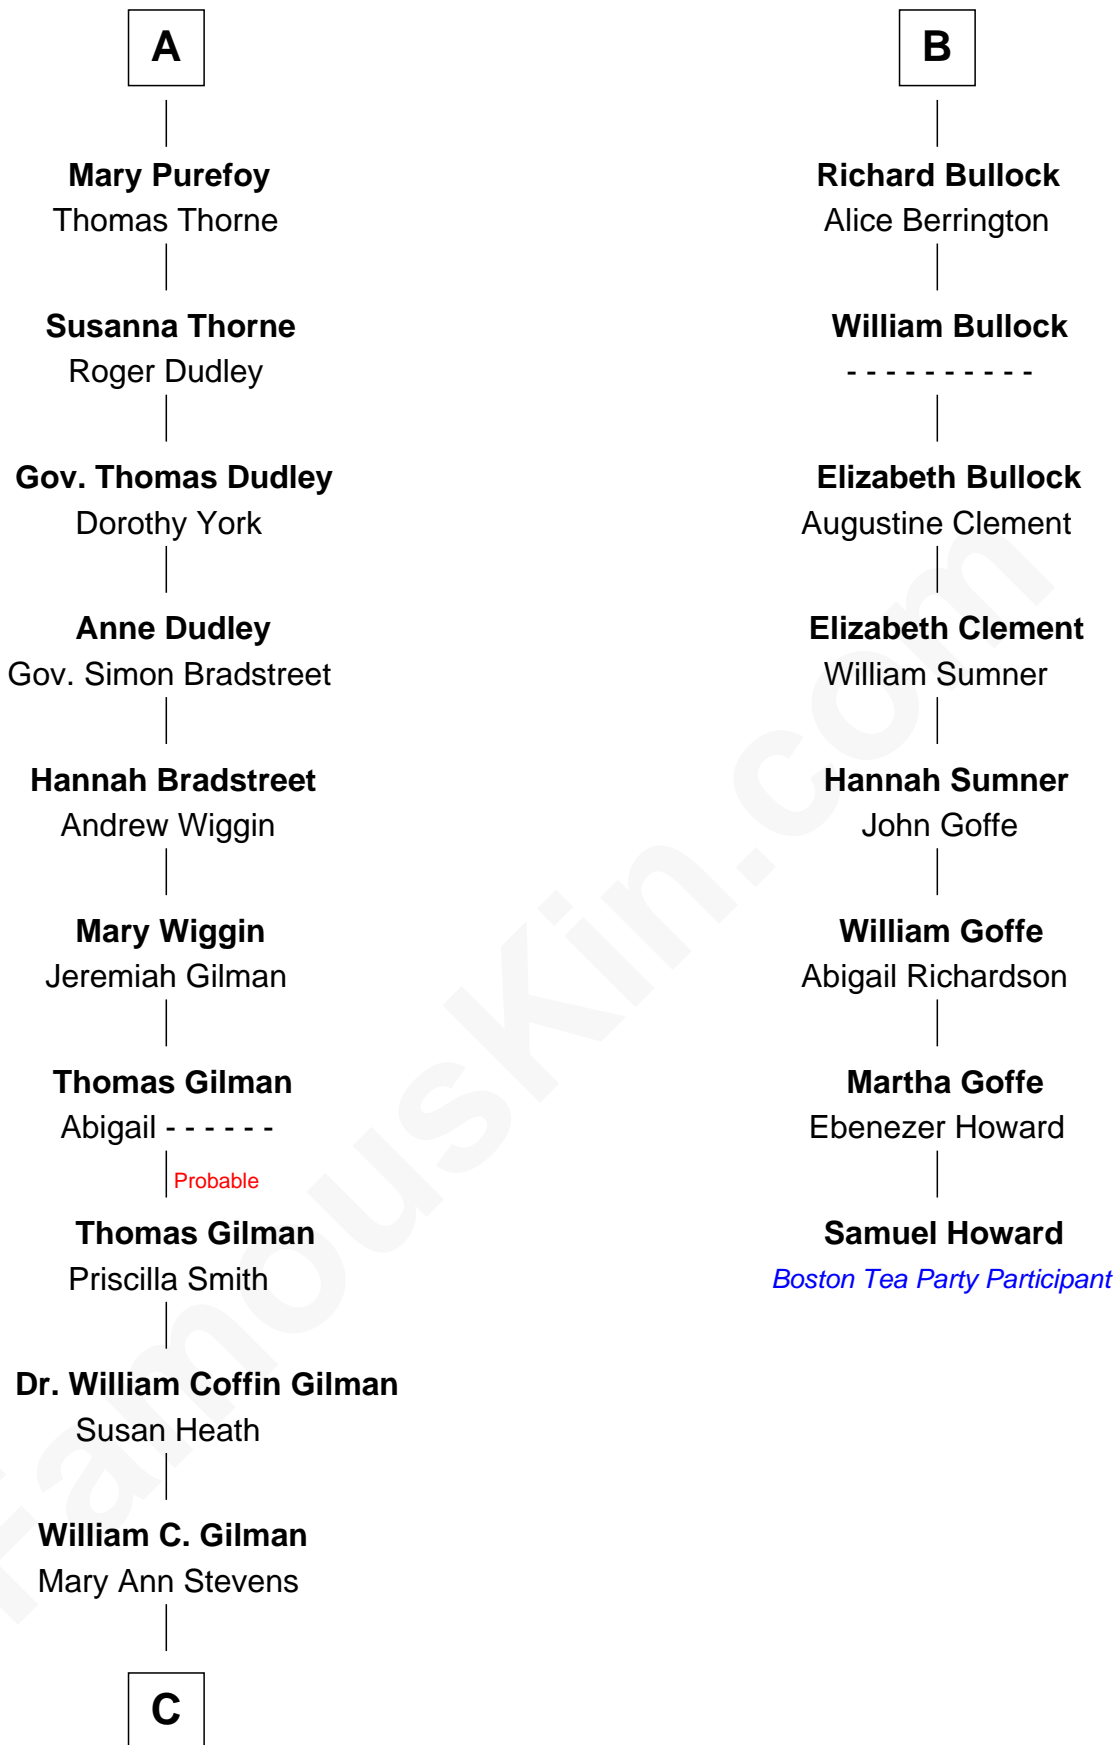

# FamousKin.com Relationship Chart of

**George Hamilton**

*TV and Movie Actor*

14th cousin 6 times removed of

**Samuel Howard**

*Boston Tea Party Participant*

**Sir John Howard**

Alice de Bois

**Joan Howard**  
Sir Peter de Brewes

**Beatrice Brewes**  
Sir Hugh Shirley

**Sir Ralph Shirley**  
Joan Basset

**Beatrice Shirley**  
John Brome

**Isabel Brome**  
John Denton

**Alice Denton**  
Nicholas Purefoy

**Edward Purefoy**  
Anne Fettiplace

**A**

**Sir Robert Howard**  
Margaret de Scales

**Sir John Howard**  
Margaret de Plaiz

**Sir John Howard**  
Joan Walton

**Elizabeth Howard**  
Sir John de Vere

**Joan de Vere**  
Sir William Norreys

**Margaret Norreys**  
Gilbert Bullock

**Thomas Bullock**  
Alice Kingsmill

**B**

**C**

—  
**George C. Gilman**  
Elizabeth Melissa Lane

—  
**Lillian C. Gilman**  
Harry Fuller Hamilton

—  
**George William Hamilton**  
Anne Lucille Stevens