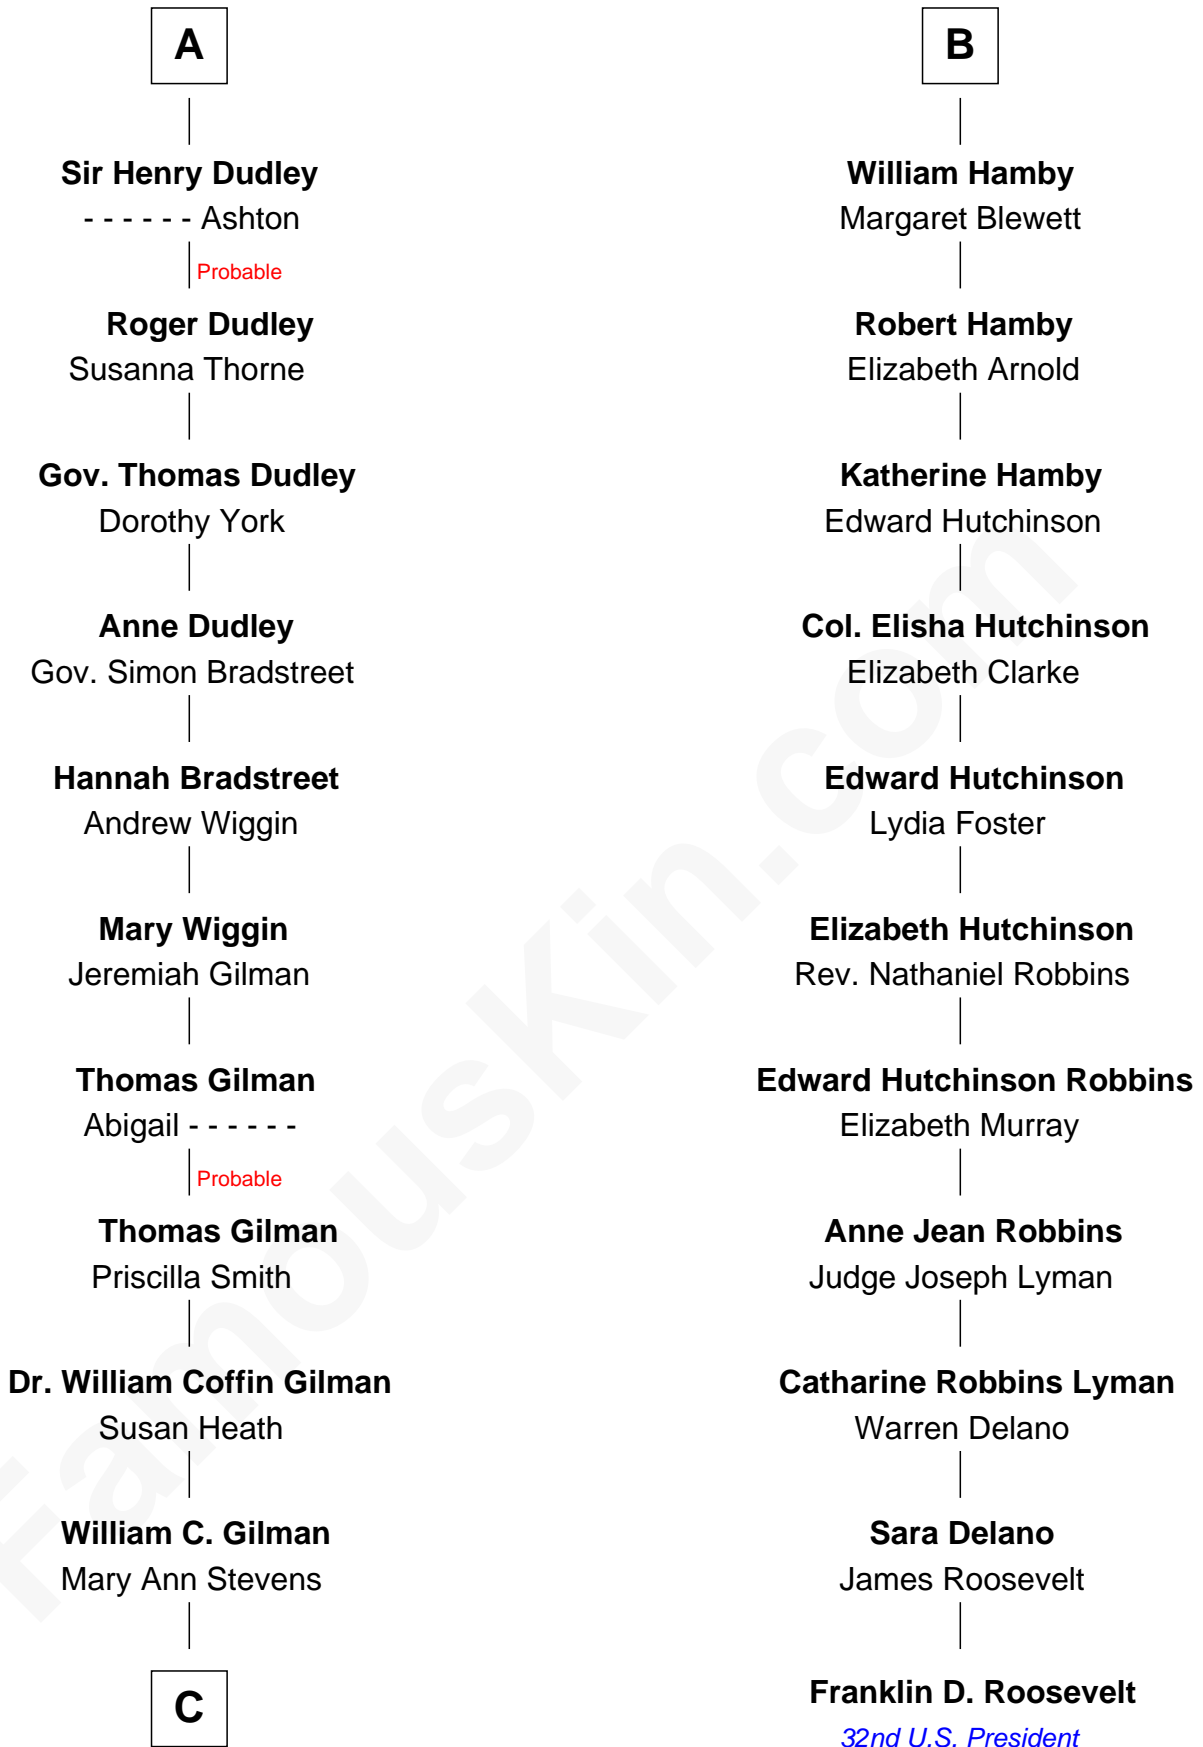

# FamousKin.com Relationship Chart of

**George Hamilton**

*TV and Movie Actor*

17th cousin 3 times removed of

**Franklin D. Roosevelt**

*32nd U.S. President*

**Sir Philip le Despencer**

Joan de Cobham

**Sir Edmund Sutton**

Joyce Tiptoft

**Sir Edward Sutton**

Cecily Willoughby

**Sir John Sutton**

Cecily Grey

**A**

**Hawise le Despencer**

Sir Andrew Luttrell

**Sir Andrew Luttrell**

Joan Tailboys

**Hawise Luttrell**

Sir Godfrey Hilton

**Sir Godfrey Hilton**

Margery Willoughby

**Elizabeth Hilton**

Richard Thimbleby

**Anne Thimbleby**

John Booth

**Eleanor Booth**

Edward Hamby

**B**

**C**

**George C. Gilman**  
Elizabeth Melissa Lane