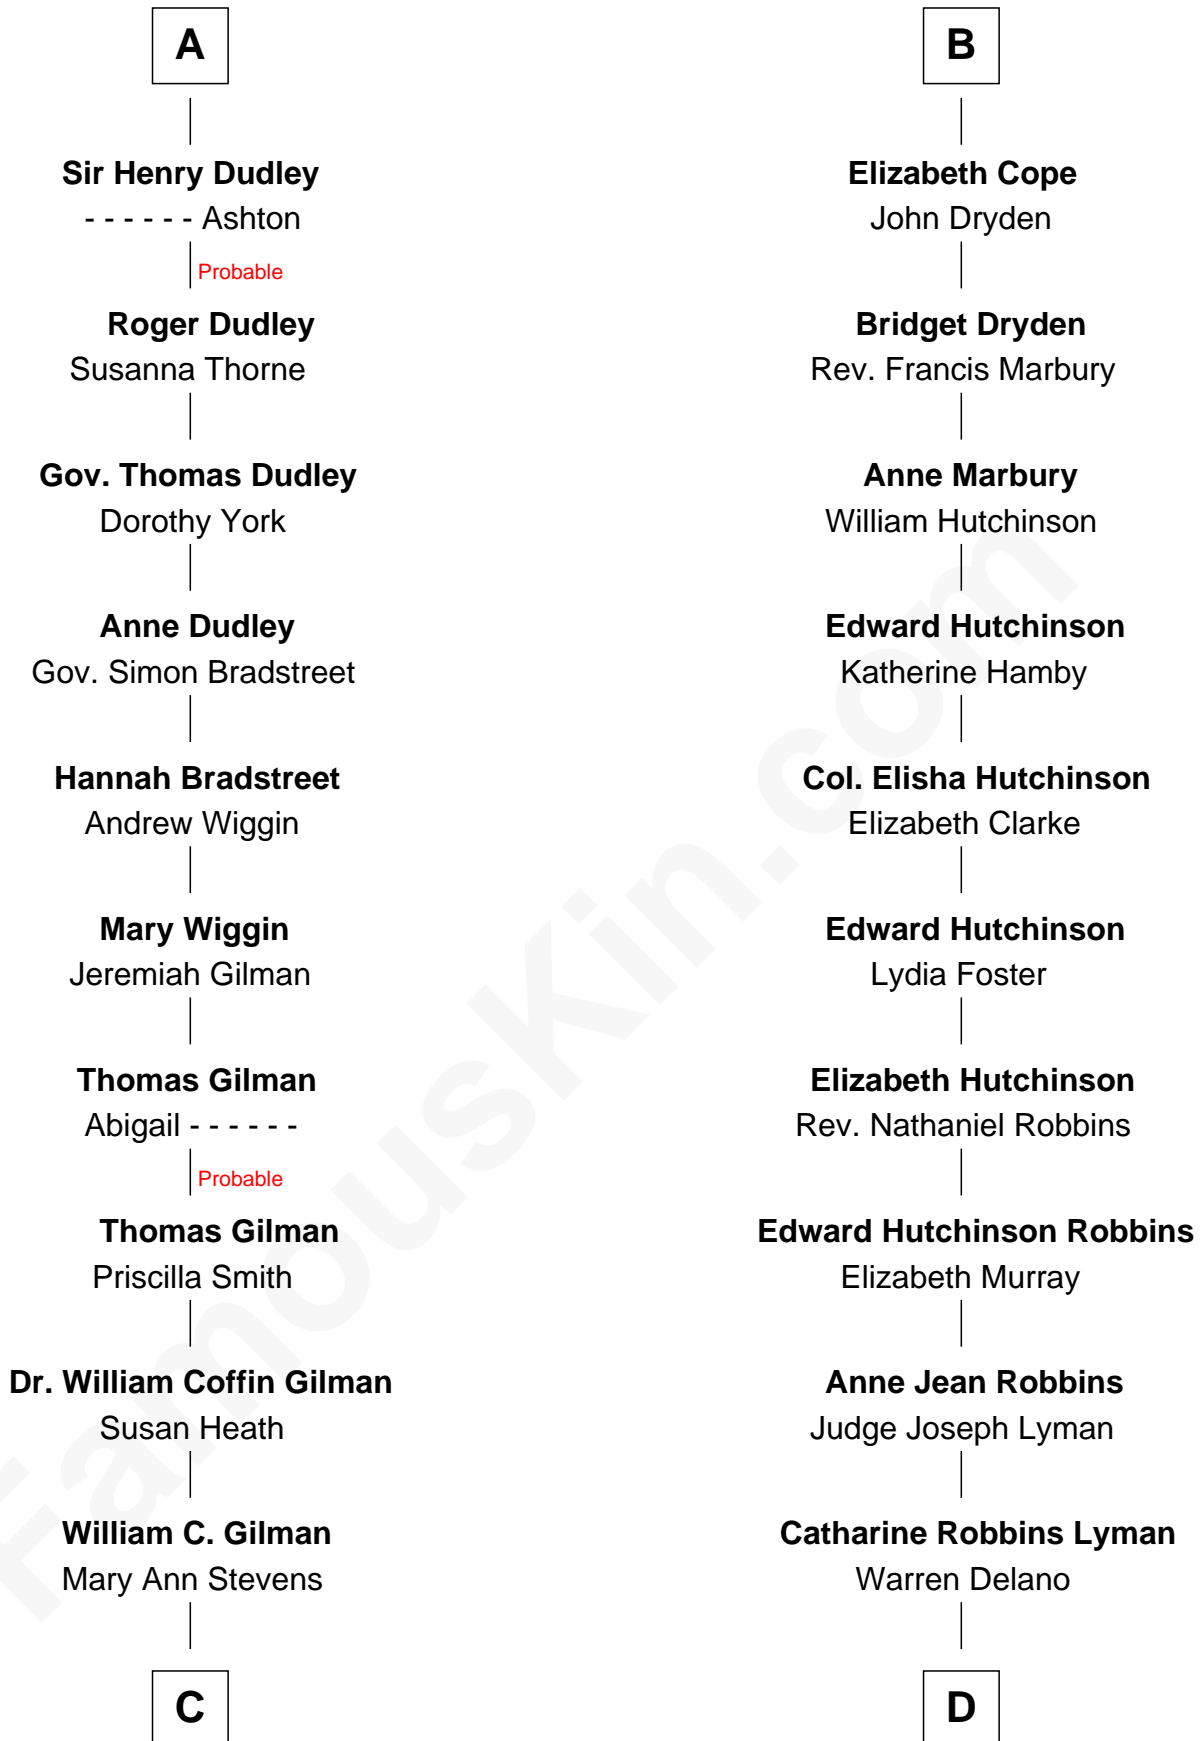

FamousKin.com Relationship Chart of

George Hamilton

TV and Movie Actor

18th cousin 2 times removed of

Franklin D. Roosevelt

32nd U.S. President

Ralph de Stafford

Margaret de Audley

Margaret Verney

Sir Edward Raleigh

Anne Chamberlayne

Bridget Raleigh

Sir John Cope

B

C

George C. Gilman
Elizabeth Melissa Lane