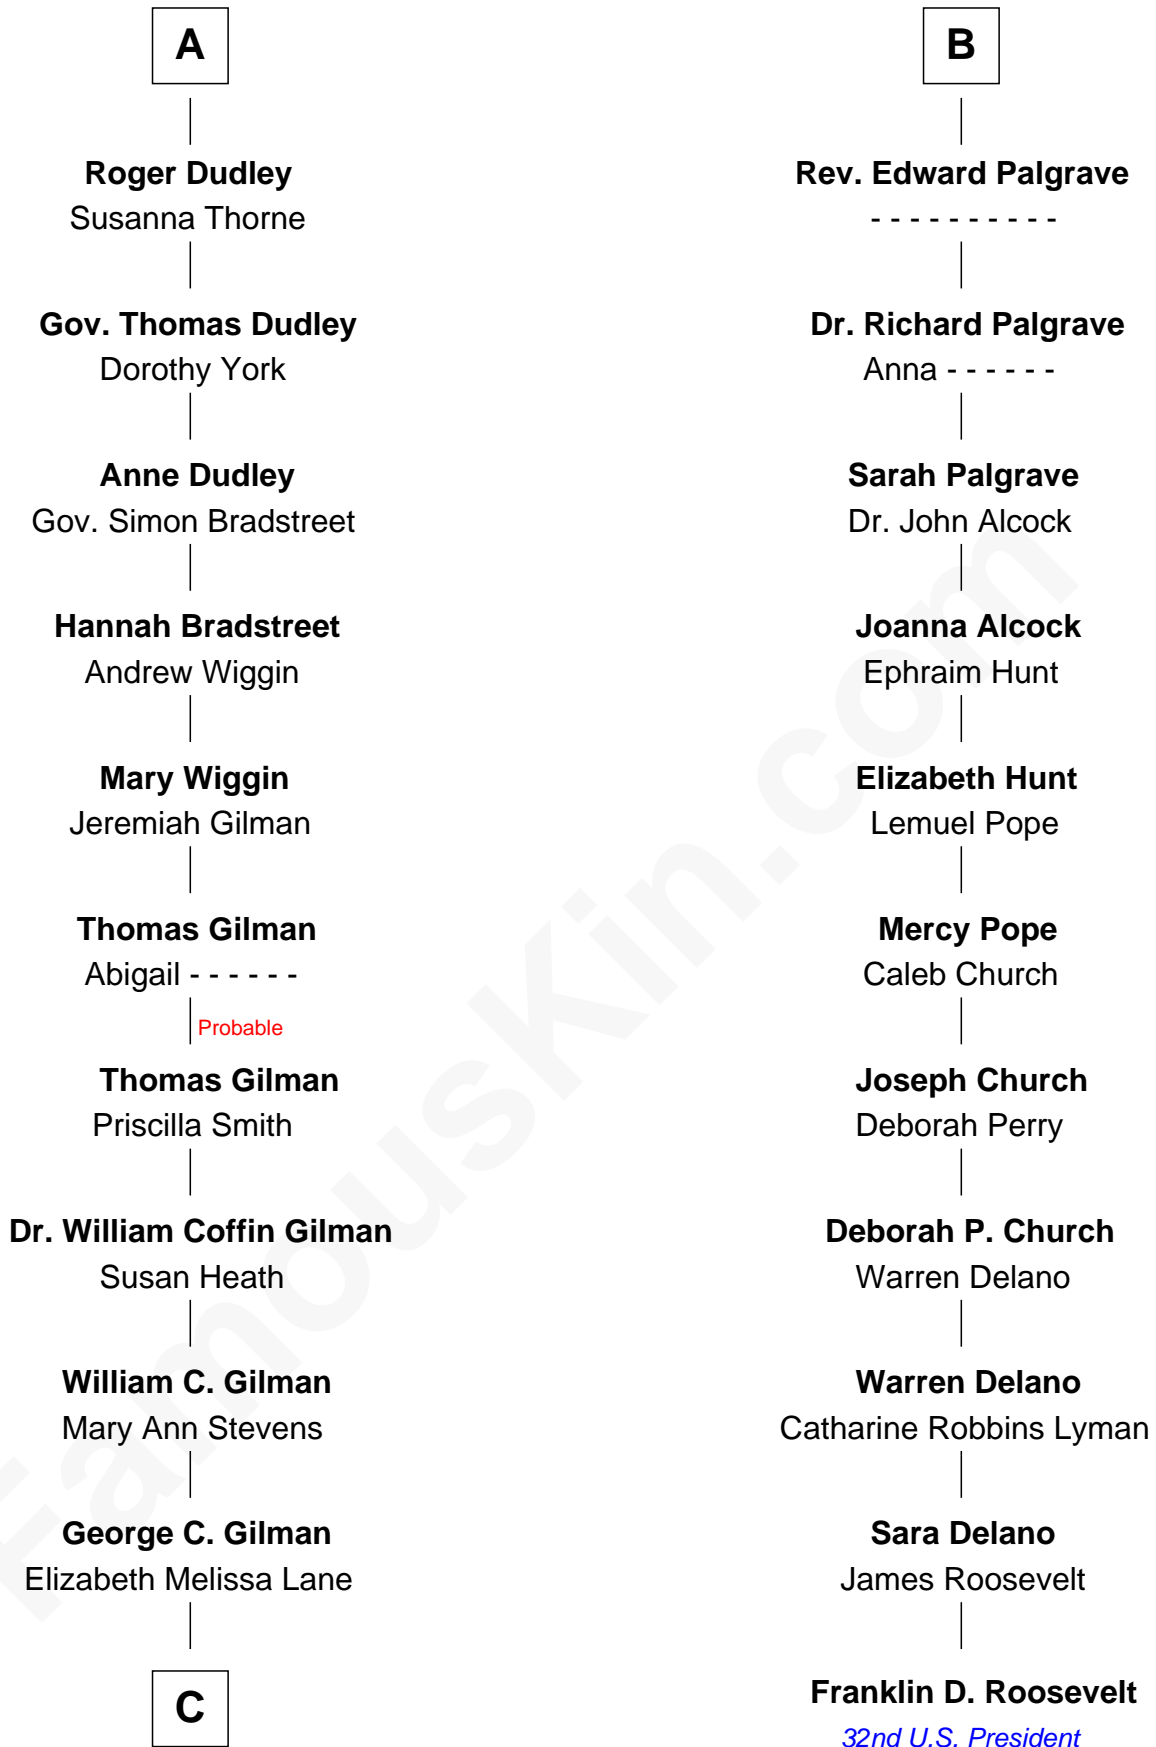

# FamousKin.com Relationship Chart of

**George Hamilton**

*TV and Movie Actor*

17th cousin 2 times removed of

**Franklin D. Roosevelt**

*32nd U.S. President*

**C**

**Lillian C. Gilman**  
Harry Fuller Hamilton

**George William Hamilton**  
Anne Lucille Stevens

**George Hamilton**  
*TV and Movie Actor*