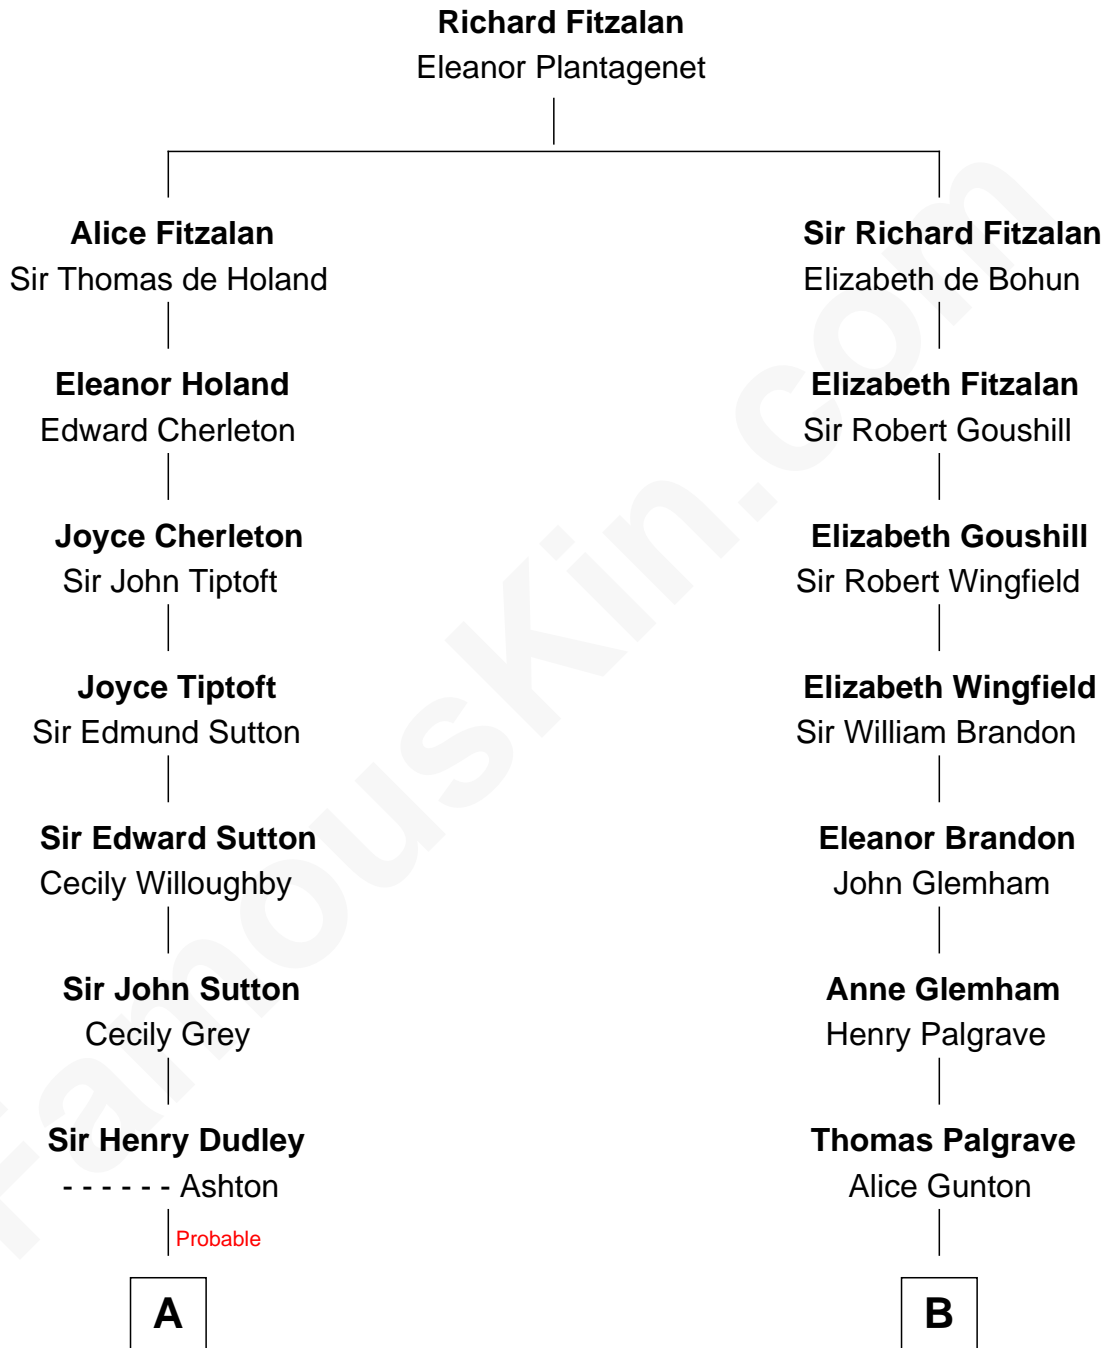

# FamousKin.com Relationship Chart of

**George Hamilton**

*TV and Movie Actor*

17th cousin 2 times removed of

**Franklin D. Roosevelt**

*32nd U.S. President*

**C**

**Lillian C. Gilman**  
Harry Fuller Hamilton

**George William Hamilton**  
Anne Lucille Stevens

**George Hamilton**  
*TV and Movie Actor*