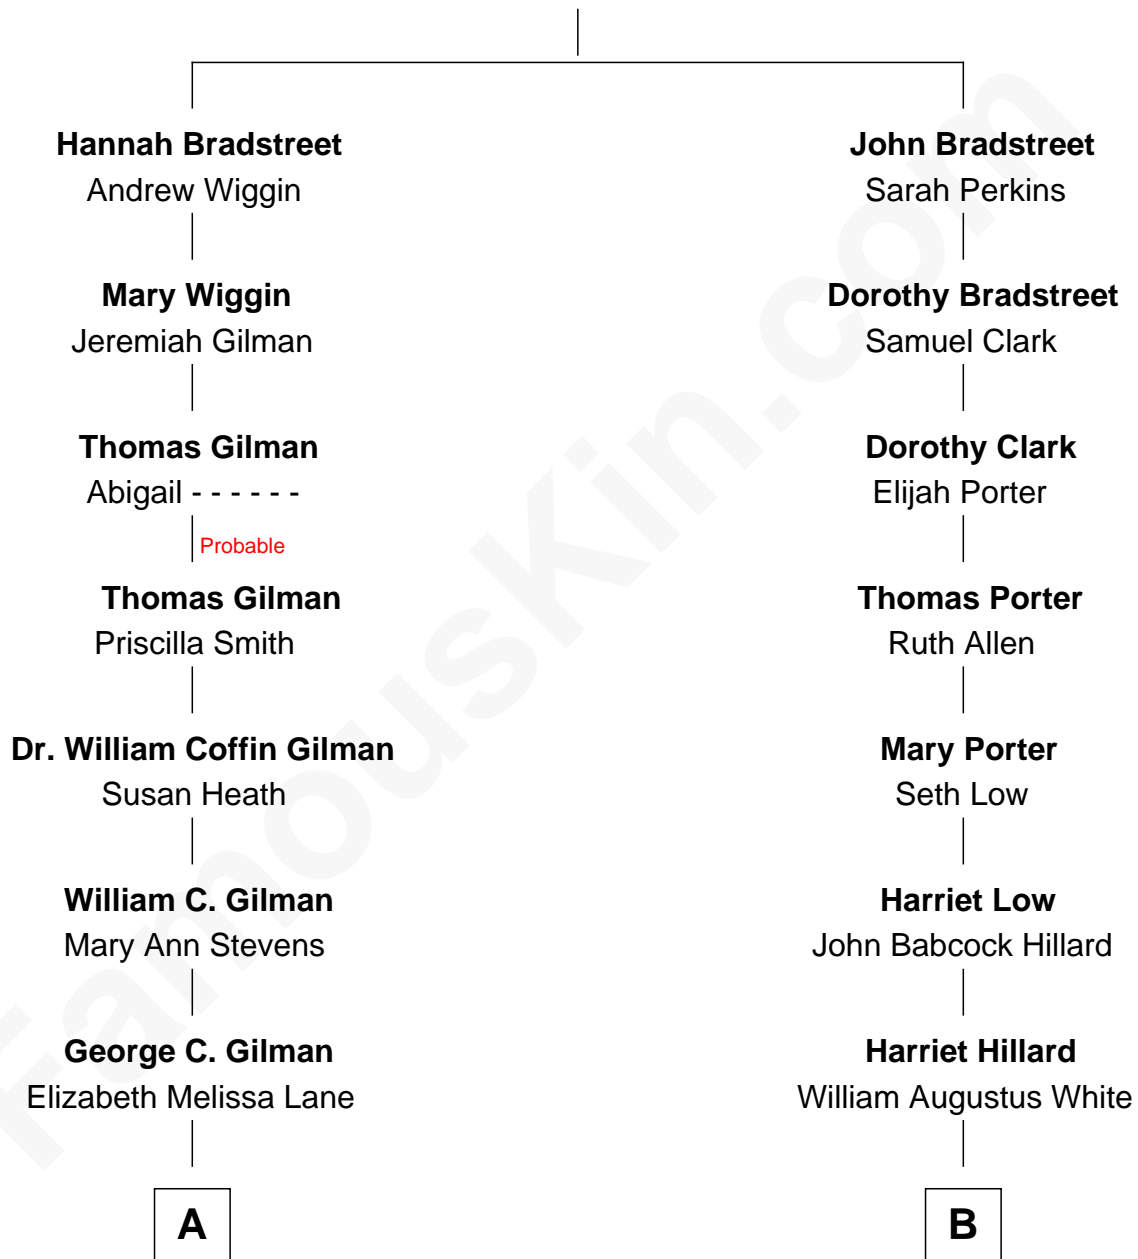

FamousKin.com Relationship Chart of

George Hamilton

TV and Movie Actor

9th cousin of

Bill Weld

68th Governor of Massachusetts

Gov. Simon Bradstreet

Anne Dudley

A

Lillian C. Gilman
Harry Fuller Hamilton

George William Hamilton
Anne Lucille Stevens

George Hamilton
TV and Movie Actor

B

Margaret Low White
Francis Minot Weld

David Weld
Mary Blake Nichols

Bill Weld
68th Governor of Massachusetts