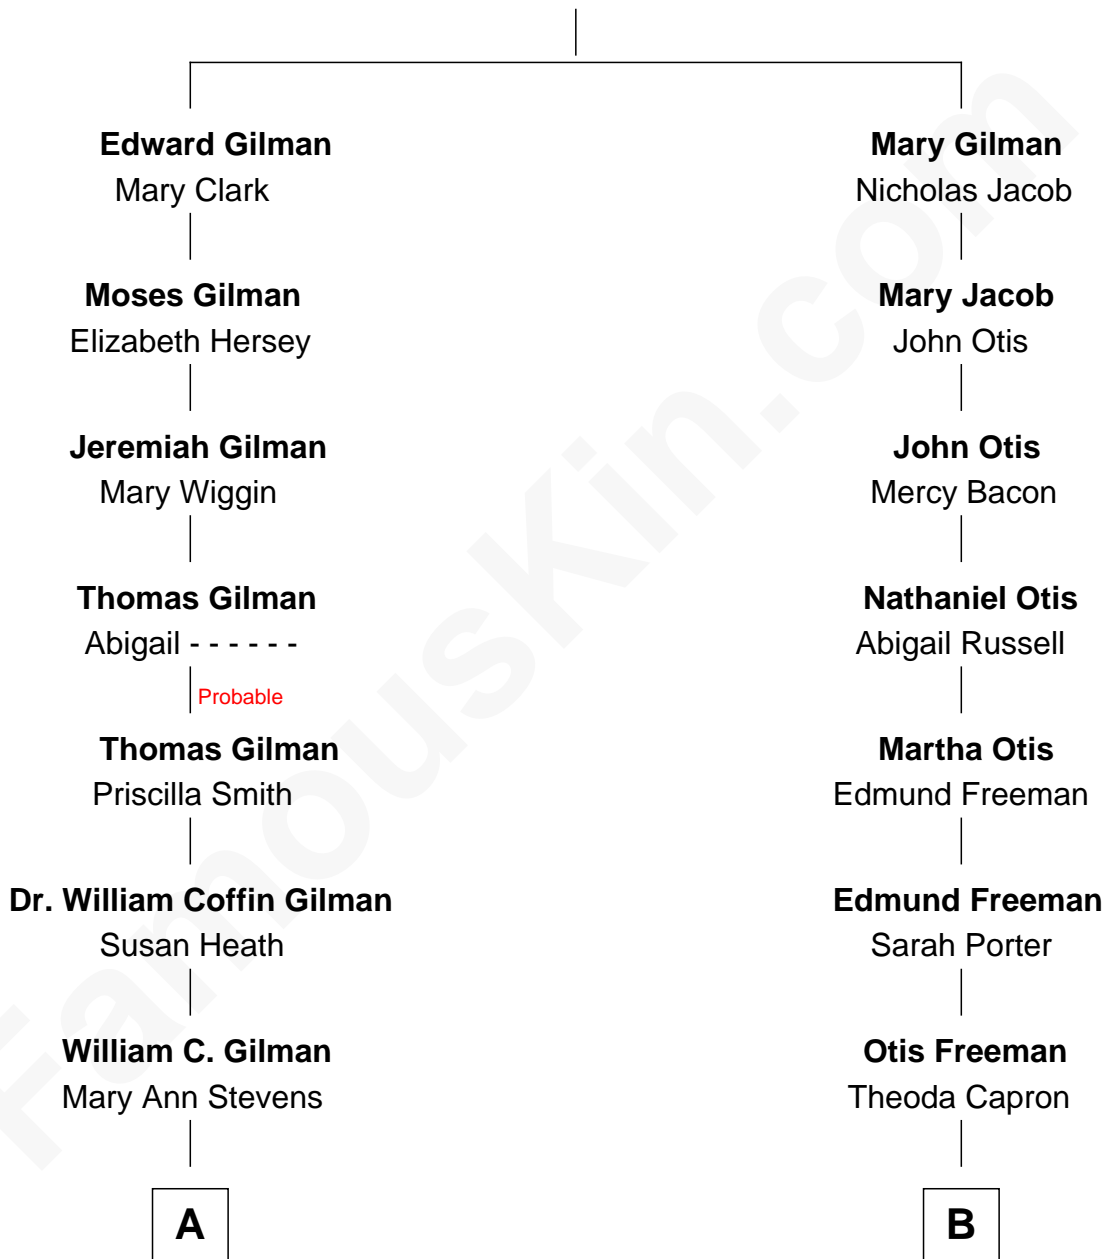

# FamousKin.com Relationship Chart of

**George Hamilton**

*TV and Movie Actor*

10th cousin of

**Thomas Edmund Dewey**

*47th Governor of New York*

**Edward Gilman**

**A**

**George C. Gilman**  
Elizabeth Melissa Lane

**Lillian C. Gilman**  
Harry Fuller Hamilton

**George William Hamilton**  
Anne Lucille Stevens

**George Hamilton**  
*TV and Movie Actor*

**B**

**Harriet B. Freeman**  
Granville Dewey

**George Martin Dewey**  
Emma Bingham

**George Martin Dewey**  
Annie L. Thomas

**Thomas Edmund Dewey**  
*47th Governor of New York*