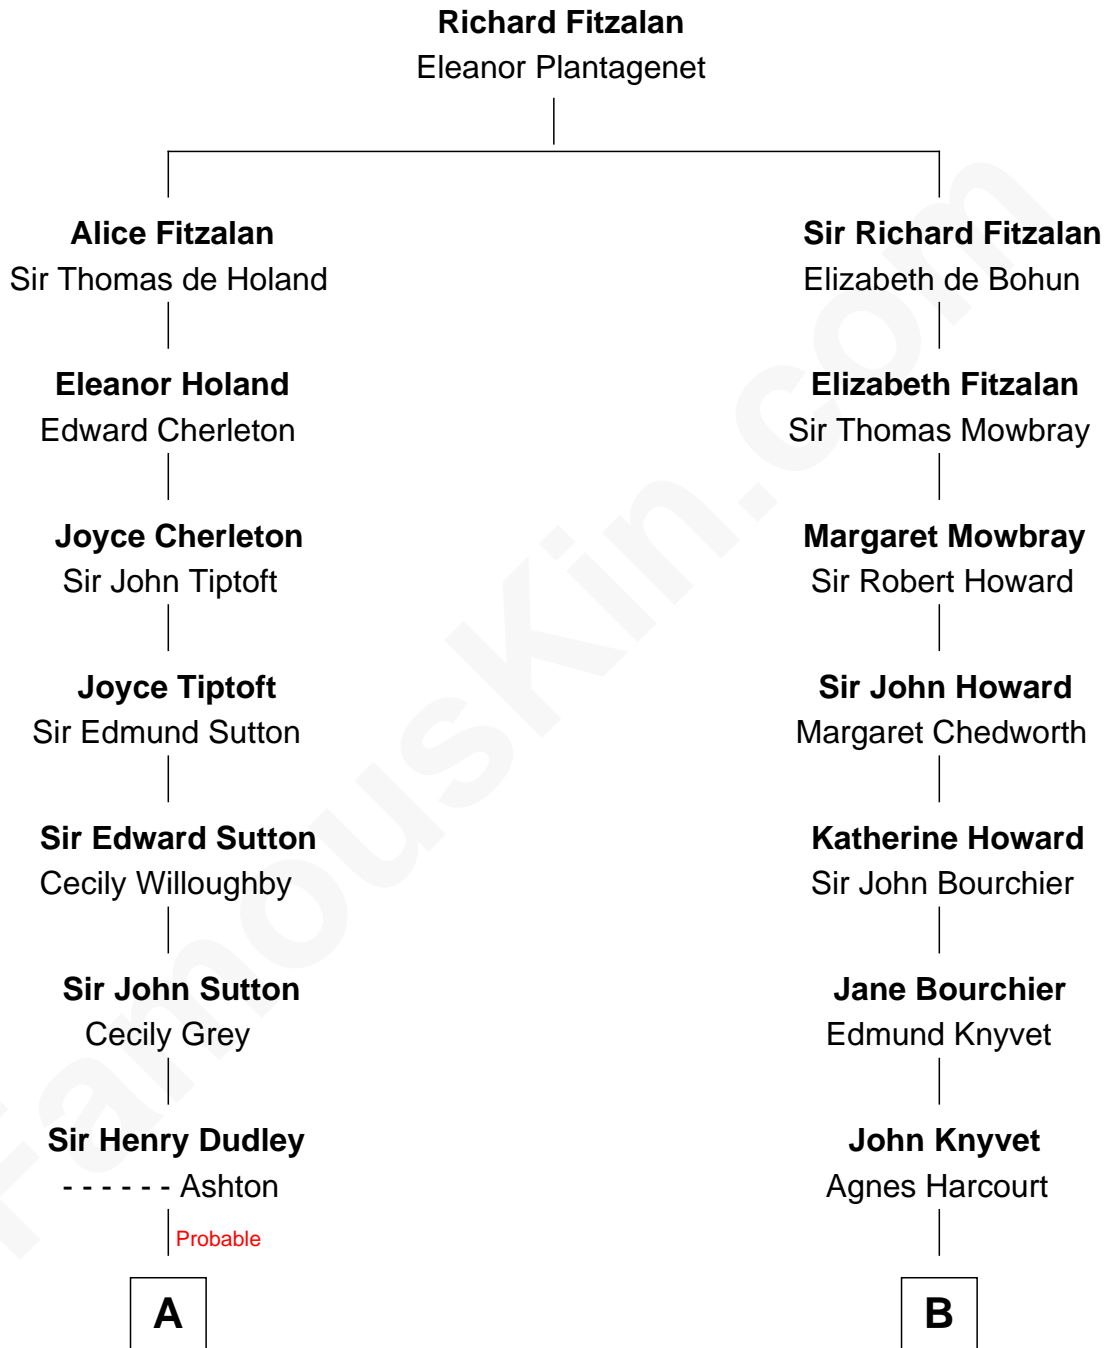

FamousKin.com Relationship Chart of

George Hamilton

TV and Movie Actor

17th cousin 2 times removed of

Leverett Saltonstall

55th Governor of Massachusetts

C

Lillian C. Gilman
Harry Fuller Hamilton