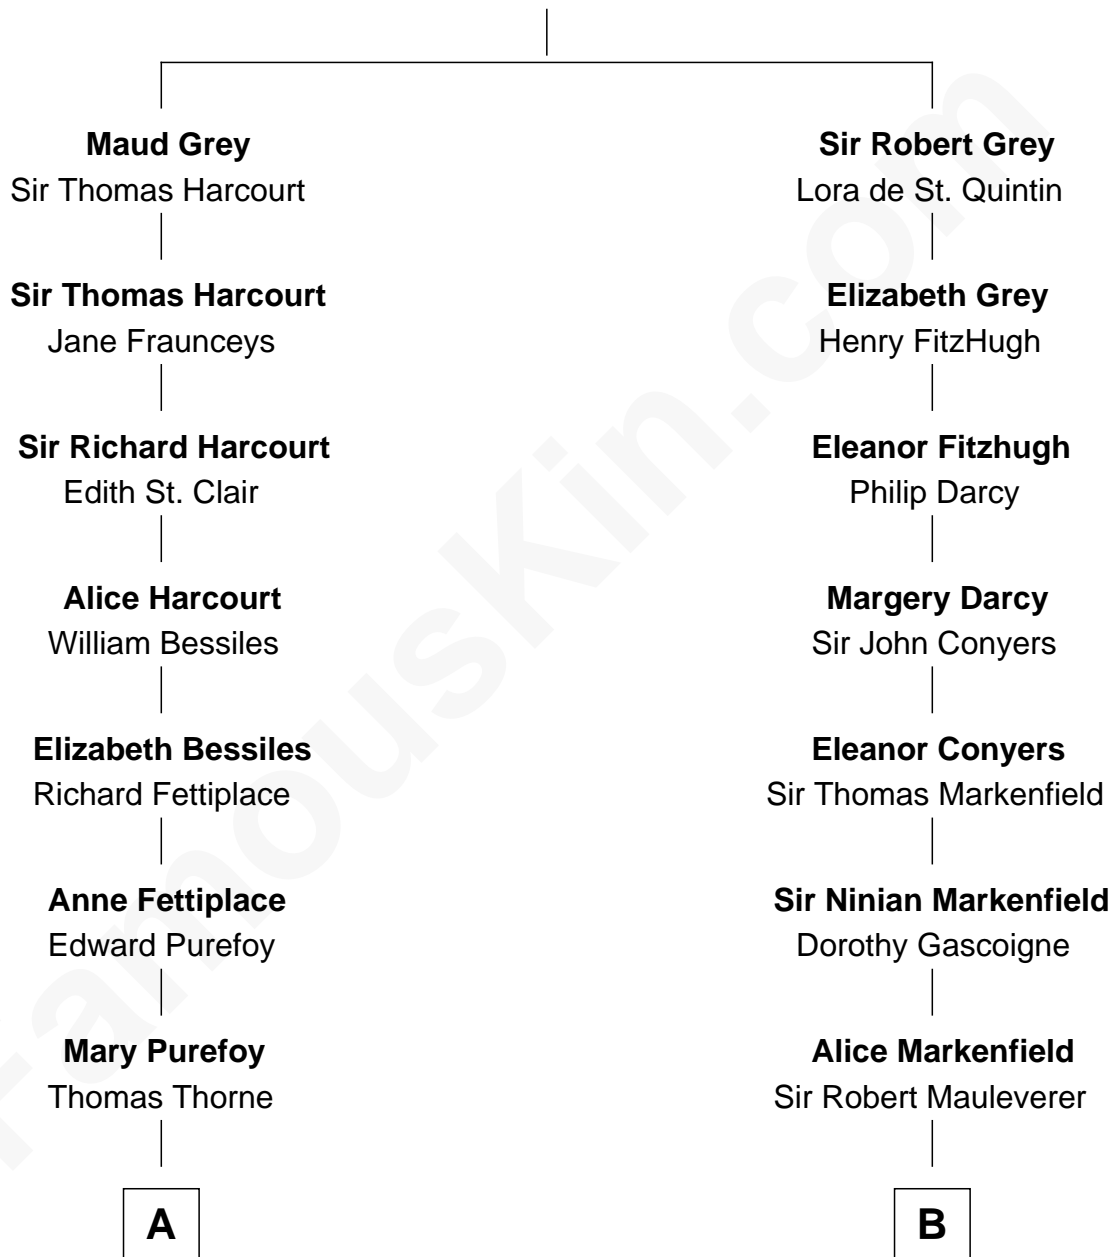

FamousKin.com Relationship Chart of

George Hamilton

TV and Movie Actor

18th cousin 1 time removed of

Leverett Saltonstall

55th Governor of Massachusetts

Sir John Grey

Avice Marmion

C

Lillian C. Gilman
Harry Fuller Hamilton

George William Hamilton
Anne Lucille Stevens

George Hamilton
TV and Movie Actor

D

Richard Middlecott Saltonstall
Eleanor Brooks

Leverett Saltonstall
55th Governor of Massachusetts