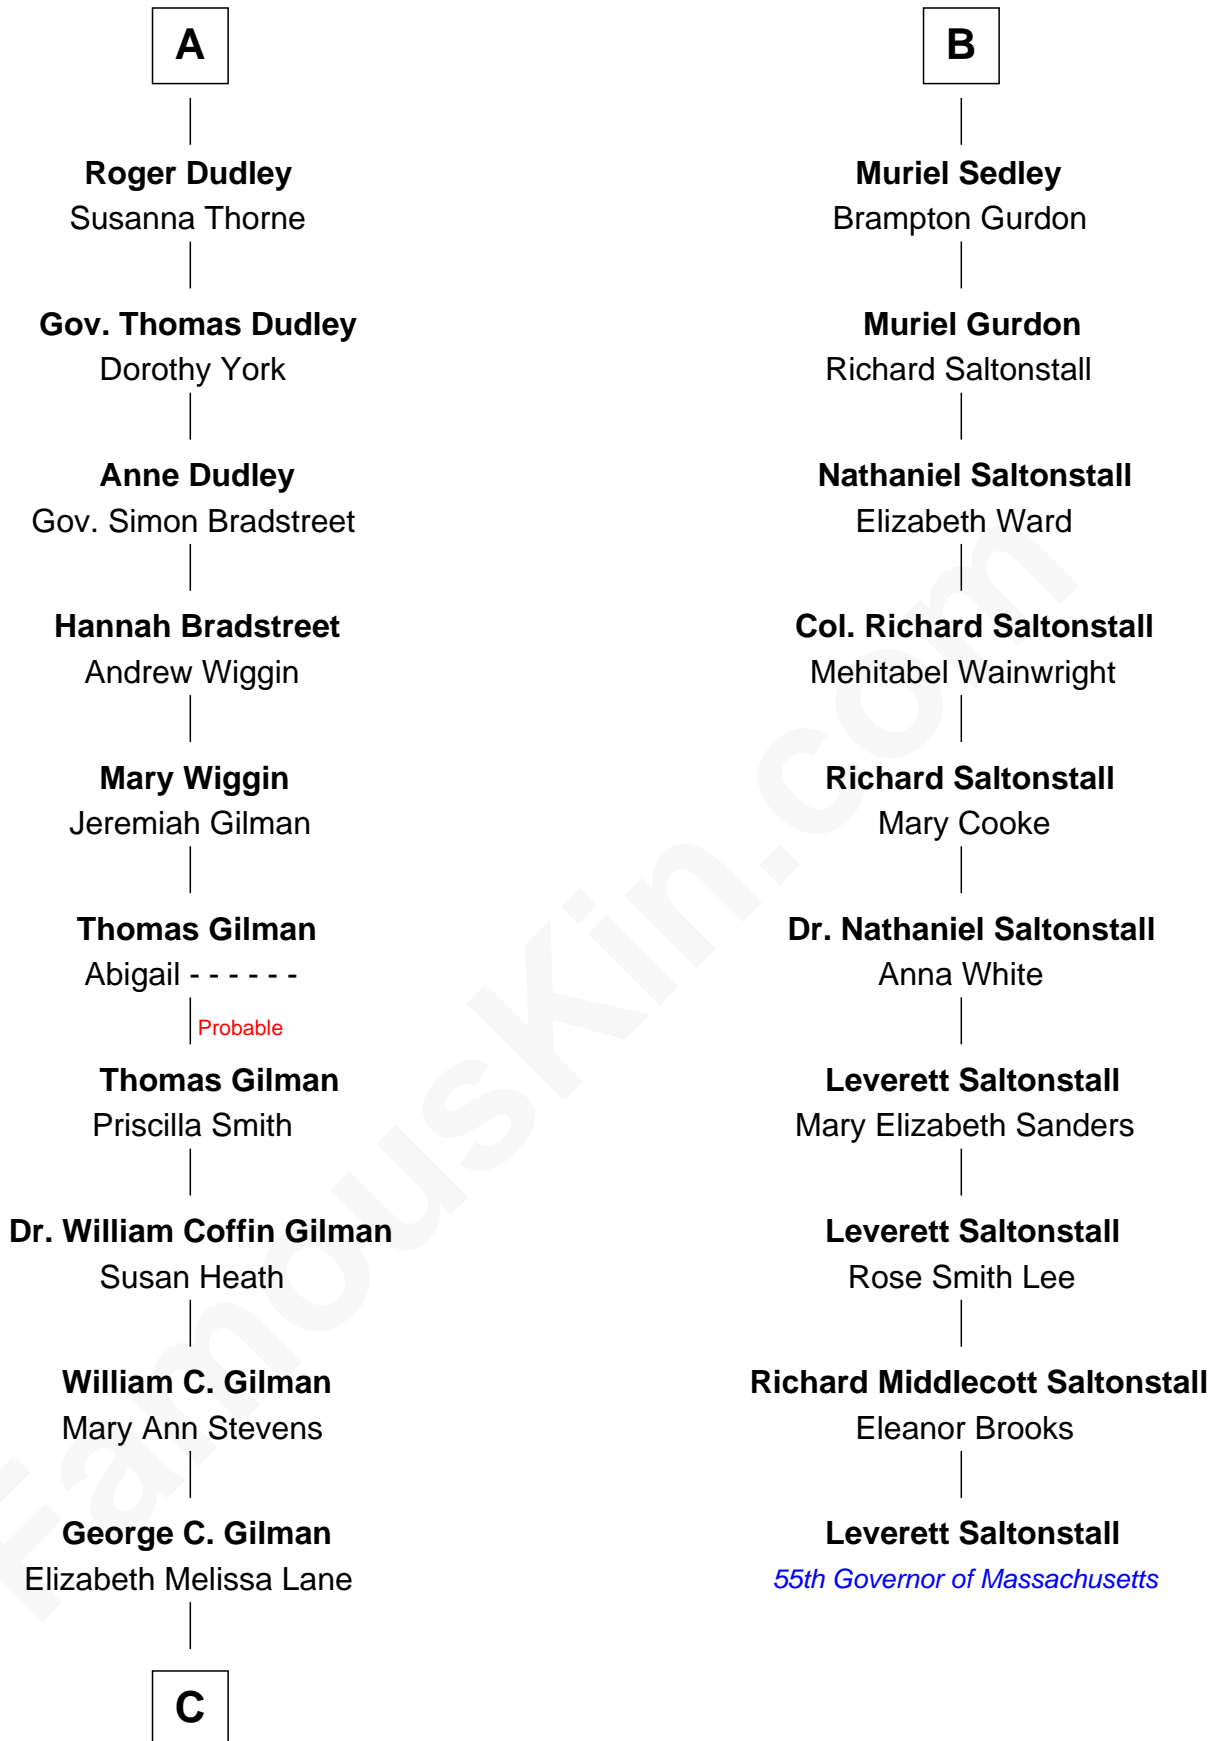

FamousKin.com Relationship Chart of

George Hamilton

TV and Movie Actor

16th cousin 3 times removed of

Leverett Saltonstall

55th Governor of Massachusetts

C

Lillian C. Gilman
Harry Fuller Hamilton

George William Hamilton
Anne Lucille Stevens

George Hamilton
TV and Movie Actor

FamousKin.com

George Hamilton photo by [Angela George](#) [\(CC BY-SA 3.0\)](#)