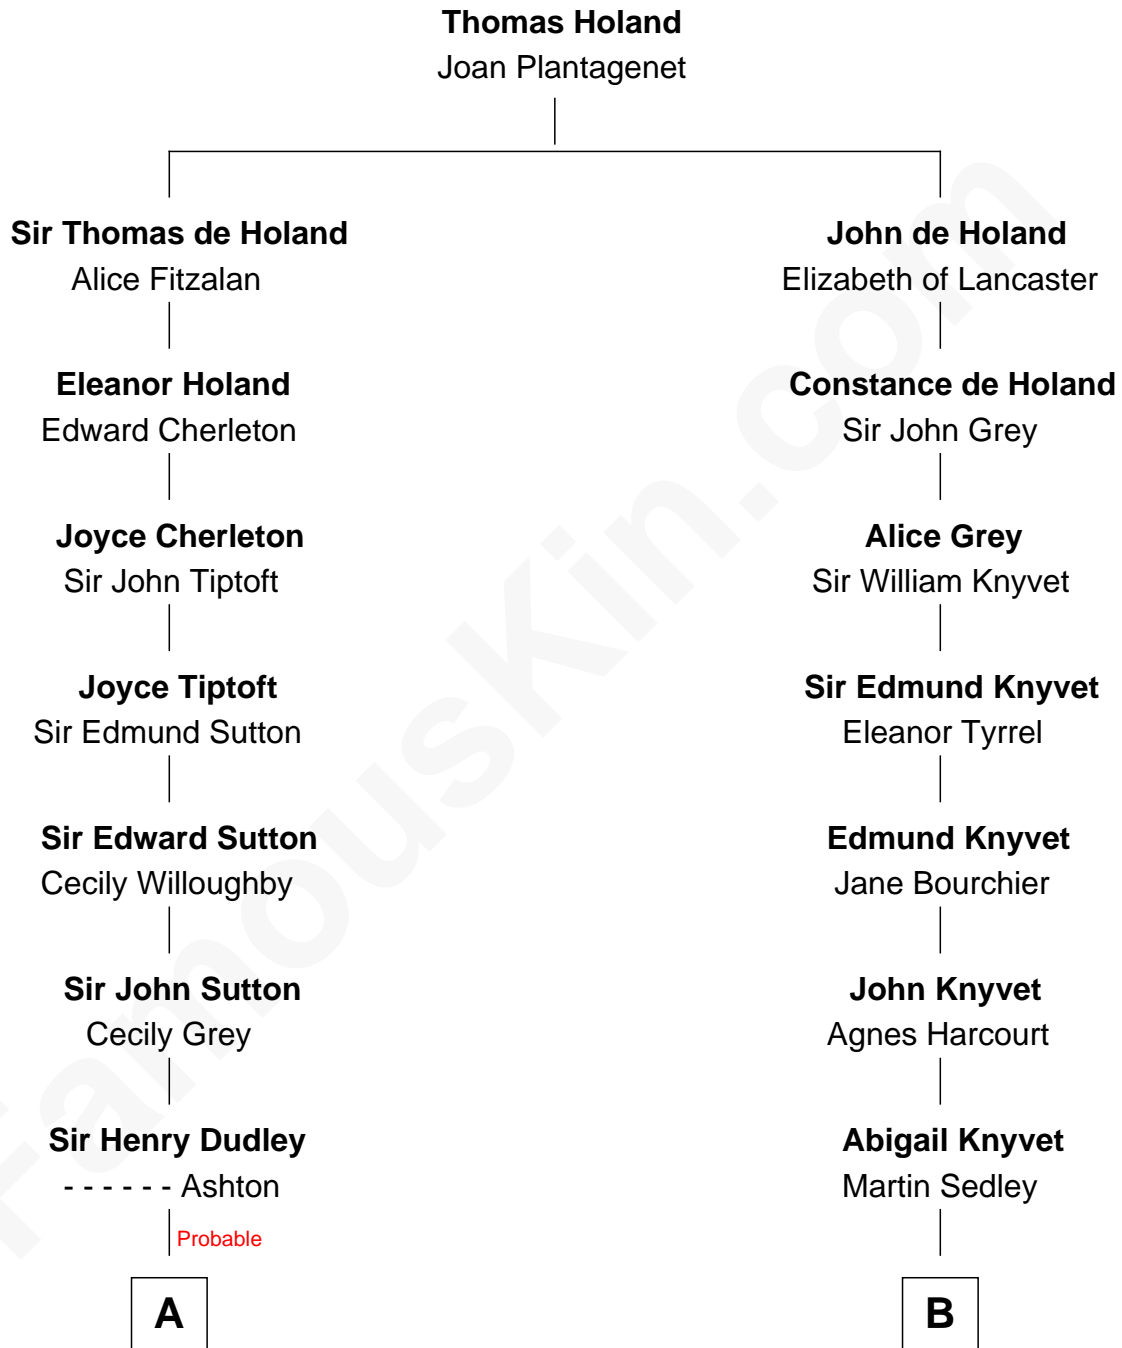

FamousKin.com Relationship Chart of

George Hamilton

TV and Movie Actor

16th cousin 3 times removed of

Leverett Saltonstall

55th Governor of Massachusetts

C

Lillian C. Gilman
Harry Fuller Hamilton

George William Hamilton
Anne Lucille Stevens

George Hamilton
TV and Movie Actor

FamousKin.com

George Hamilton photo by [Angela George](#) [\(CC BY-SA 3.0\)](#)