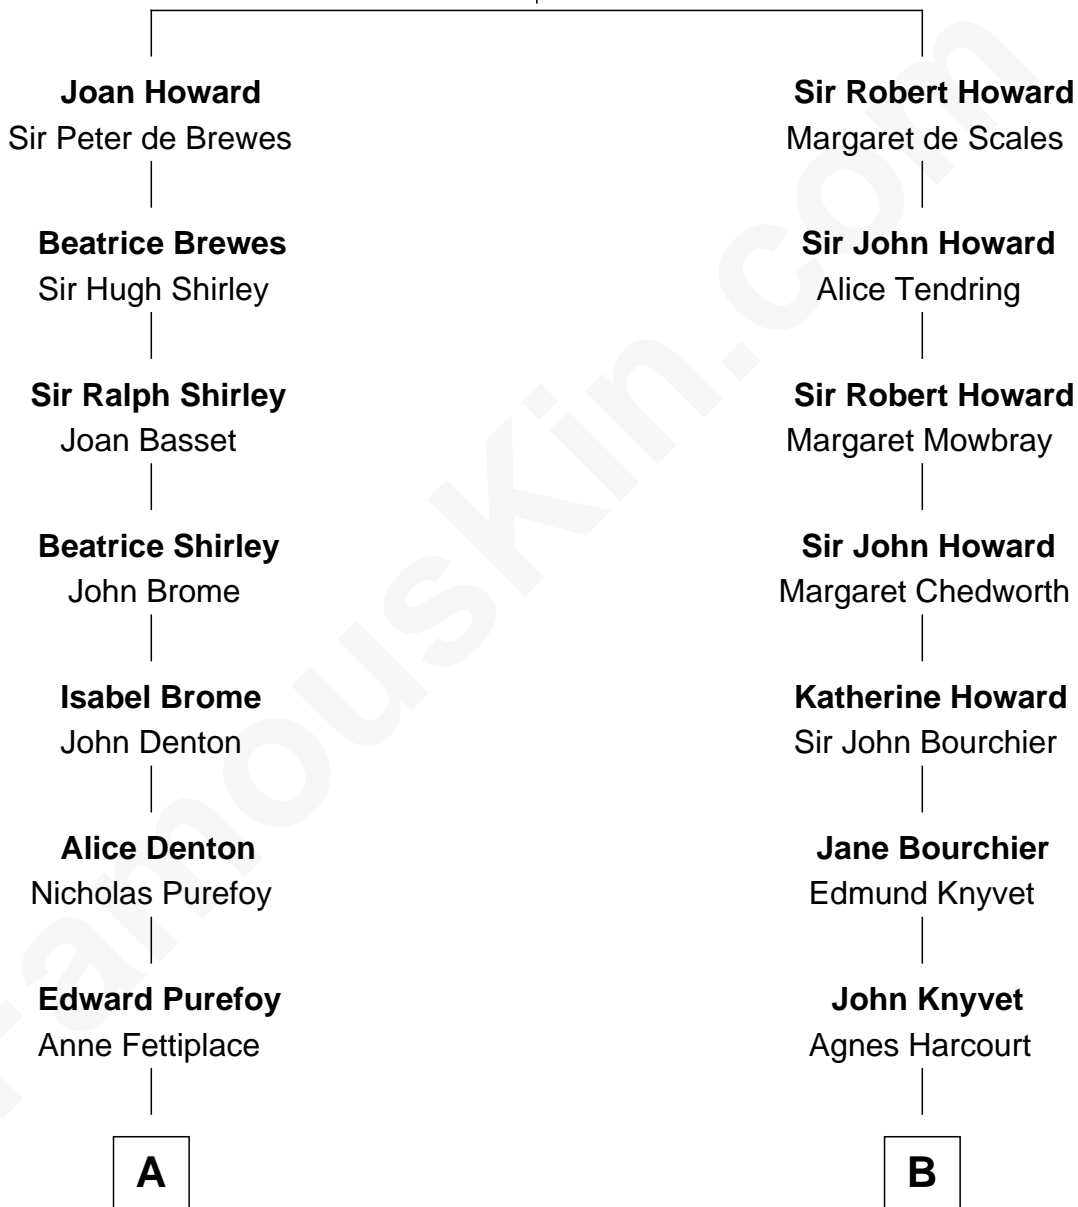

# FamousKin.com Relationship Chart of

**George Hamilton**

*TV and Movie Actor*

17th cousin 3 times removed of

**Leverett Saltonstall**

*55th Governor of Massachusetts*

**Sir John Howard**

Alice de Bois

**C**

—  
**George C. Gilman**  
Elizabeth Melissa Lane

—  
**Lillian C. Gilman**  
Harry Fuller Hamilton

—  
**George William Hamilton**  
Anne Lucille Stevens

—  
**George Hamilton**  
*TV and Movie Actor*