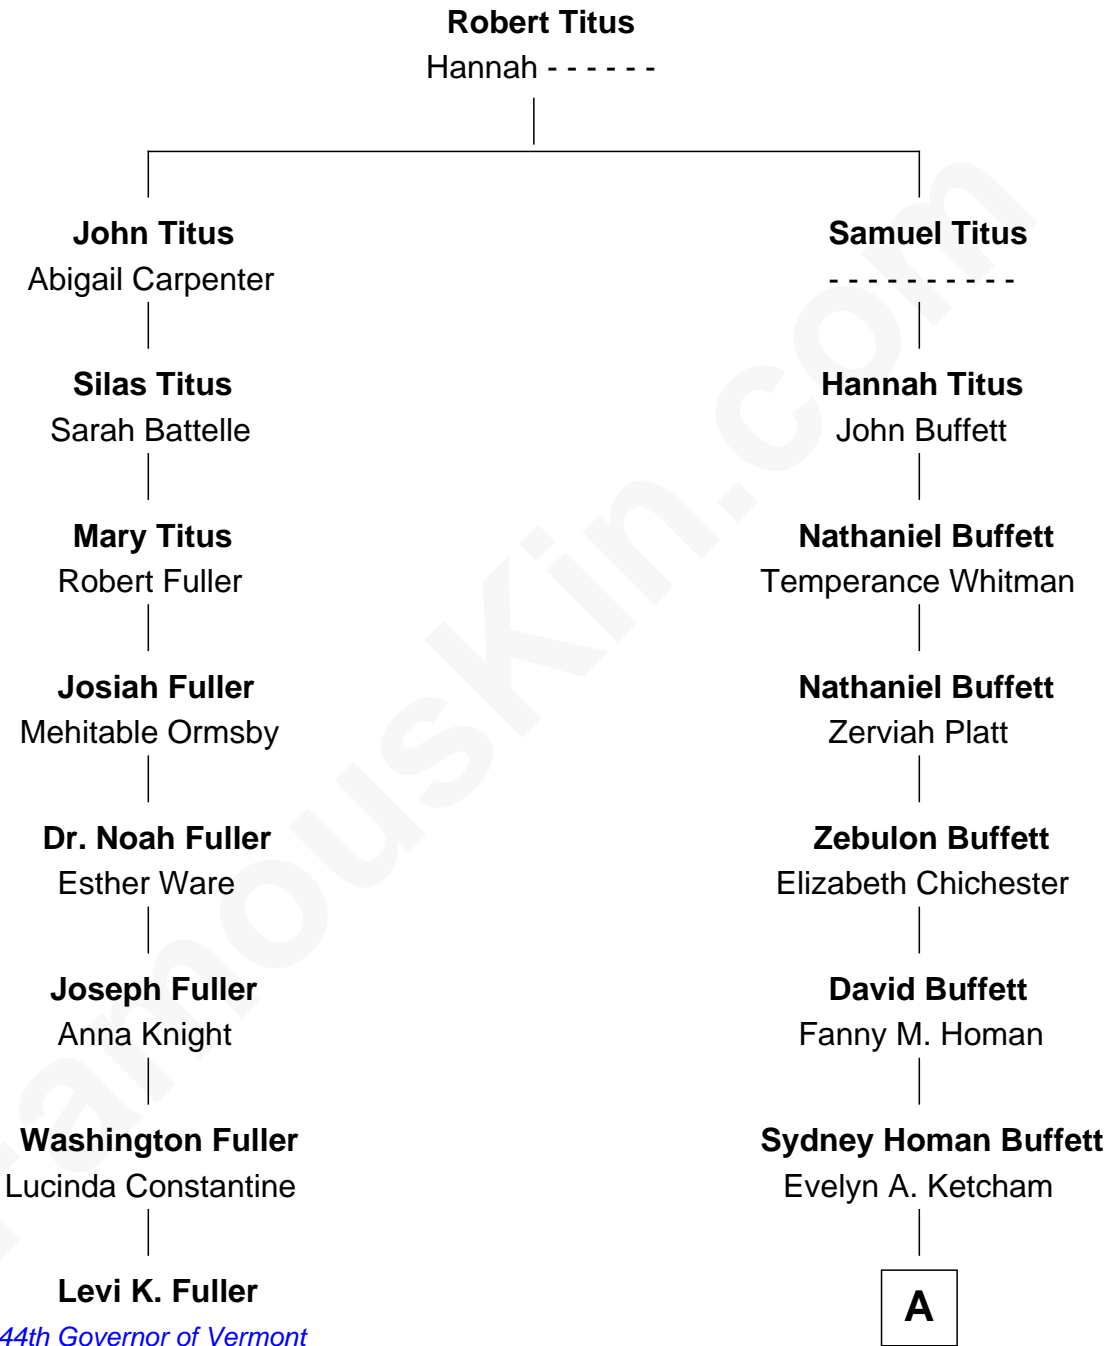

# FamousKin.com Relationship Chart of

**Levi K. Fuller**

*44th Governor of Vermont*

7th cousin 2 times removed of

**Warren Buffett**

*Chairman & CEO, Berkshire Hathaway*

**A**

Ernest Platt Buffett  
Henrietta Daisy Duvall

Howard Homan Buffett  
Leila Stahl

Warren Buffett  
*Chairman & CEO, Berkshire Hathaway*

FamousKin.com