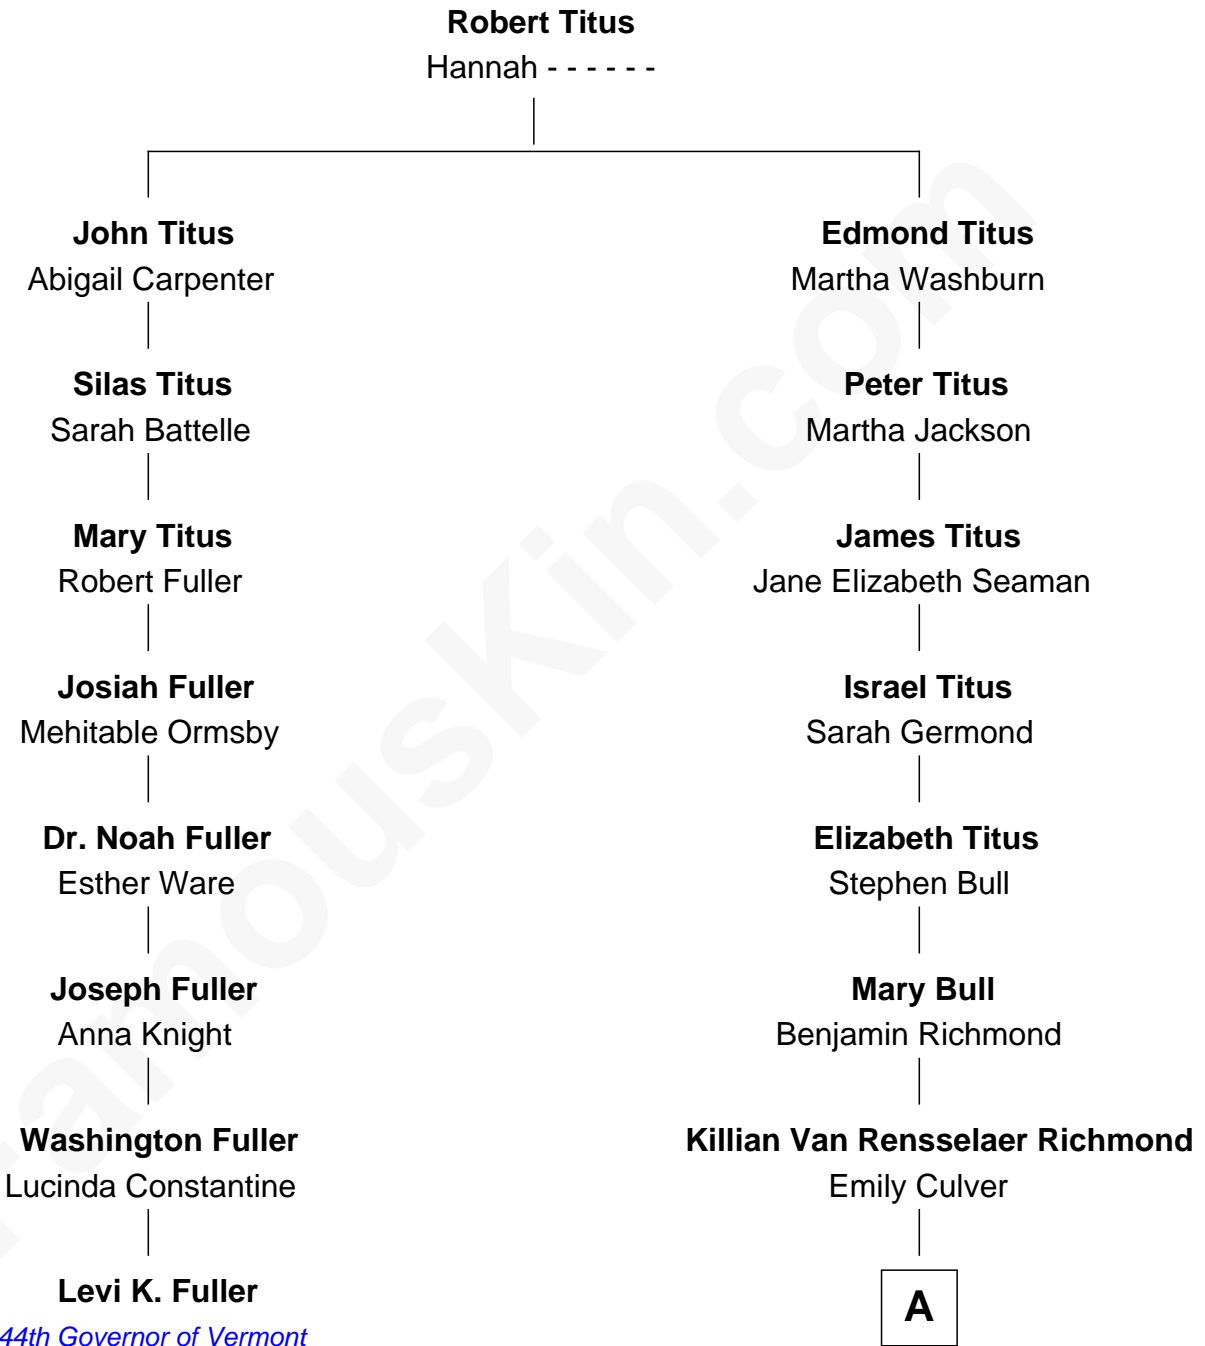

# FamousKin.com Relationship Chart of

**Levi K. Fuller**

*44th Governor of Vermont*

7th cousin 4 times removed of

**Martha Plimpton**

*TV, Movie & Stage Actress*

**A**

**Horace Culver Richmond**

Winifred Ryan

**Genevieve Winifred Richmond**

William Reed Carradine

**Richmond Reed Carradine**

Sonia Henius

**Keith Ian Carradine**

Shelley Plimpton

**Martha Plimpton**

*TV, Movie & Stage Actress*