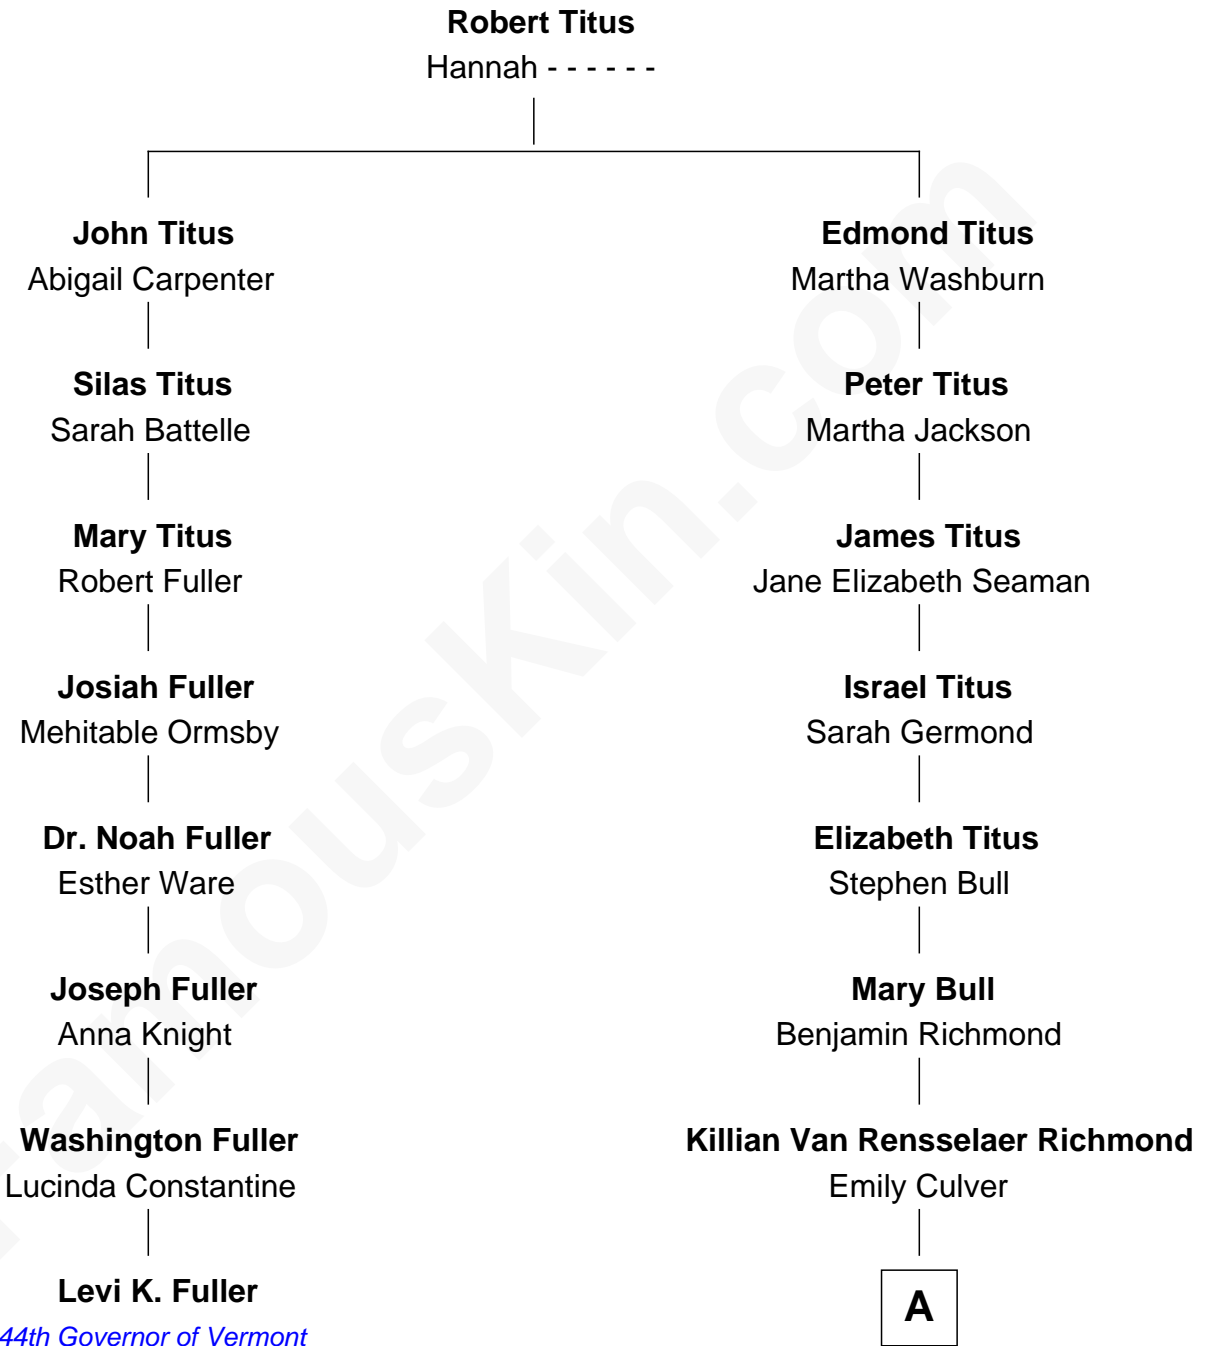

FamousKin.com Relationship Chart of

Levi K. Fuller

44th Governor of Vermont

7th cousin 3 times removed of

David Carradine

TV and Movie Actor

A

—
Horace Culver Richmond

Winifred Ryan

—
Genevieve Winifred Richmond

William Reed Carradine

—
Richmond Reed Carradine

Ardanelle A. McCool

—
David Carradine

TV and Movie Actor

FamousKin.com