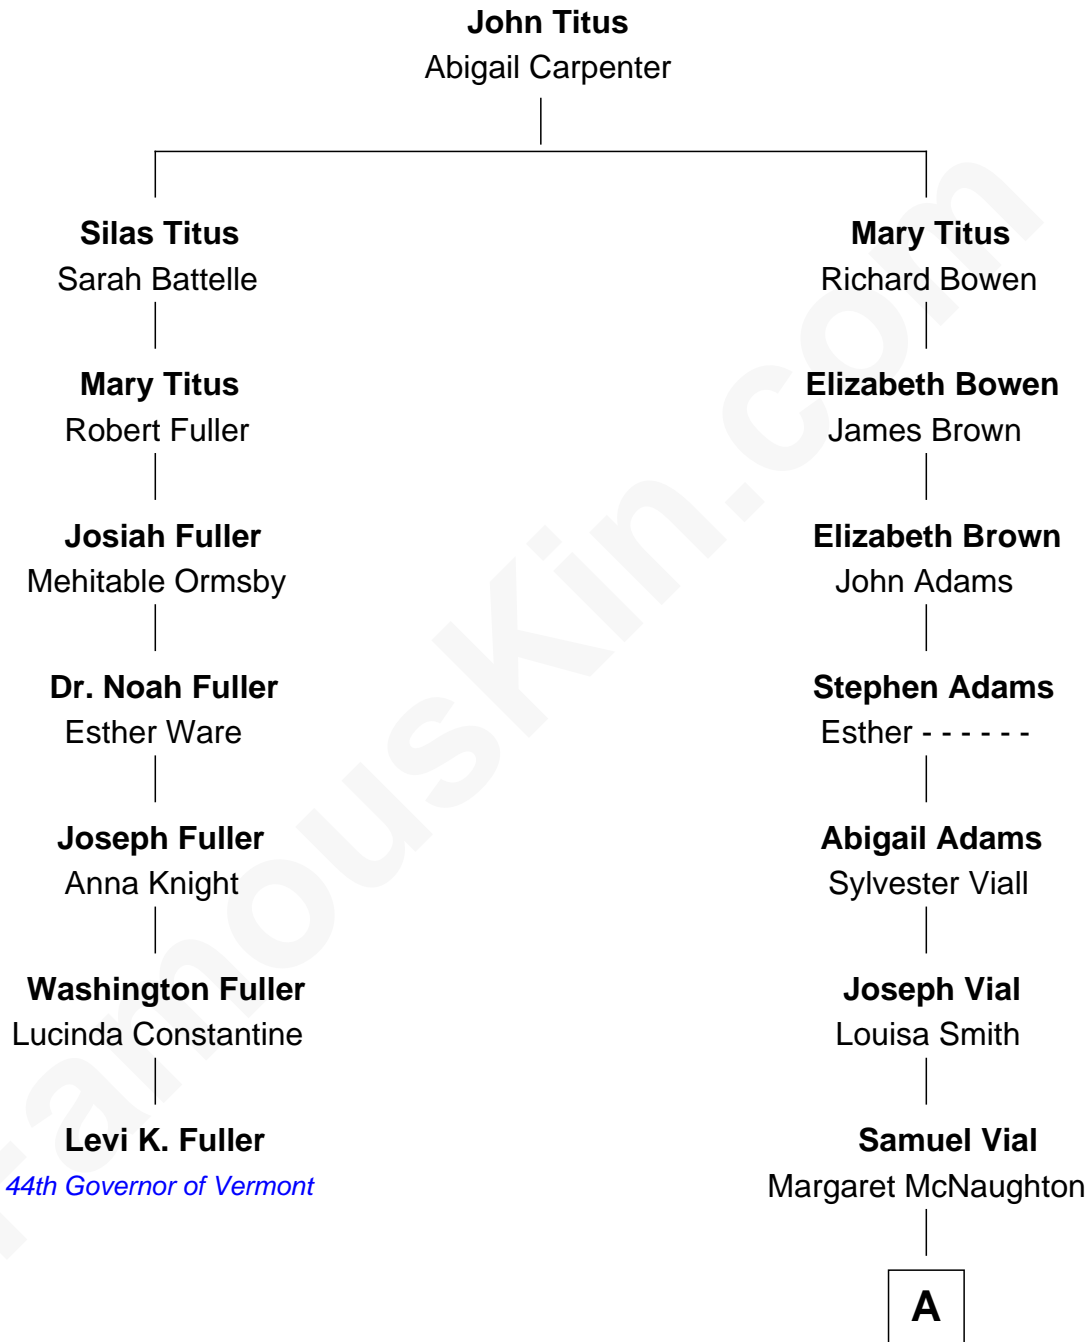

FamousKin.com Relationship Chart of

Levi K. Fuller

44th Governor of Vermont

6th cousin 5 times removed of

Kate Upton

Sports Illustrated Swimsuit Cover Model

A

George McNaughton Vial

Emma Frost Goodrich

Charles Henry Vial

Margaret Hastings Tyler

Elizabeth Brooks Vial

Stephen Edward Upton

Jefferson Matthew Upton

Shelley Fawn Davis

Kate Upton