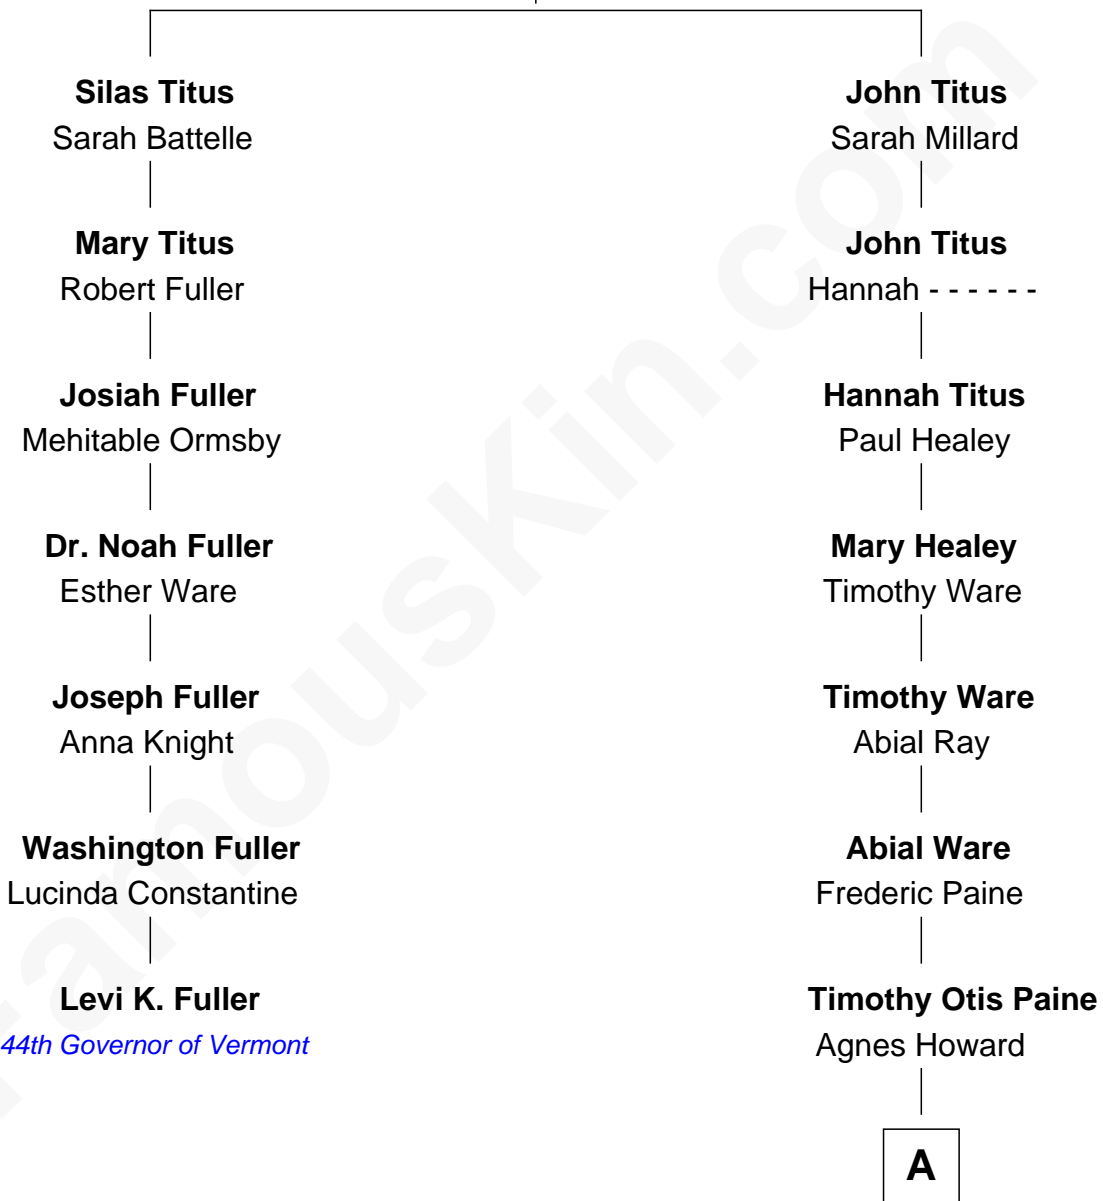

FamousKin.com Relationship Chart of

Levi K. Fuller

44th Governor of Vermont

6th cousin 4 times removed of

Amy Grant

Christian/Pop Singer and Songwriter

John Titus
Abigail Carpenter

A

Isabel Paine

Henry Hastings Grant

Otis Paine Grant

Mizella Burton

Dr. Burton Paine Grant

Gloria Dean Napier

Amy Grant

Christian/Pop Singer and Songwriter