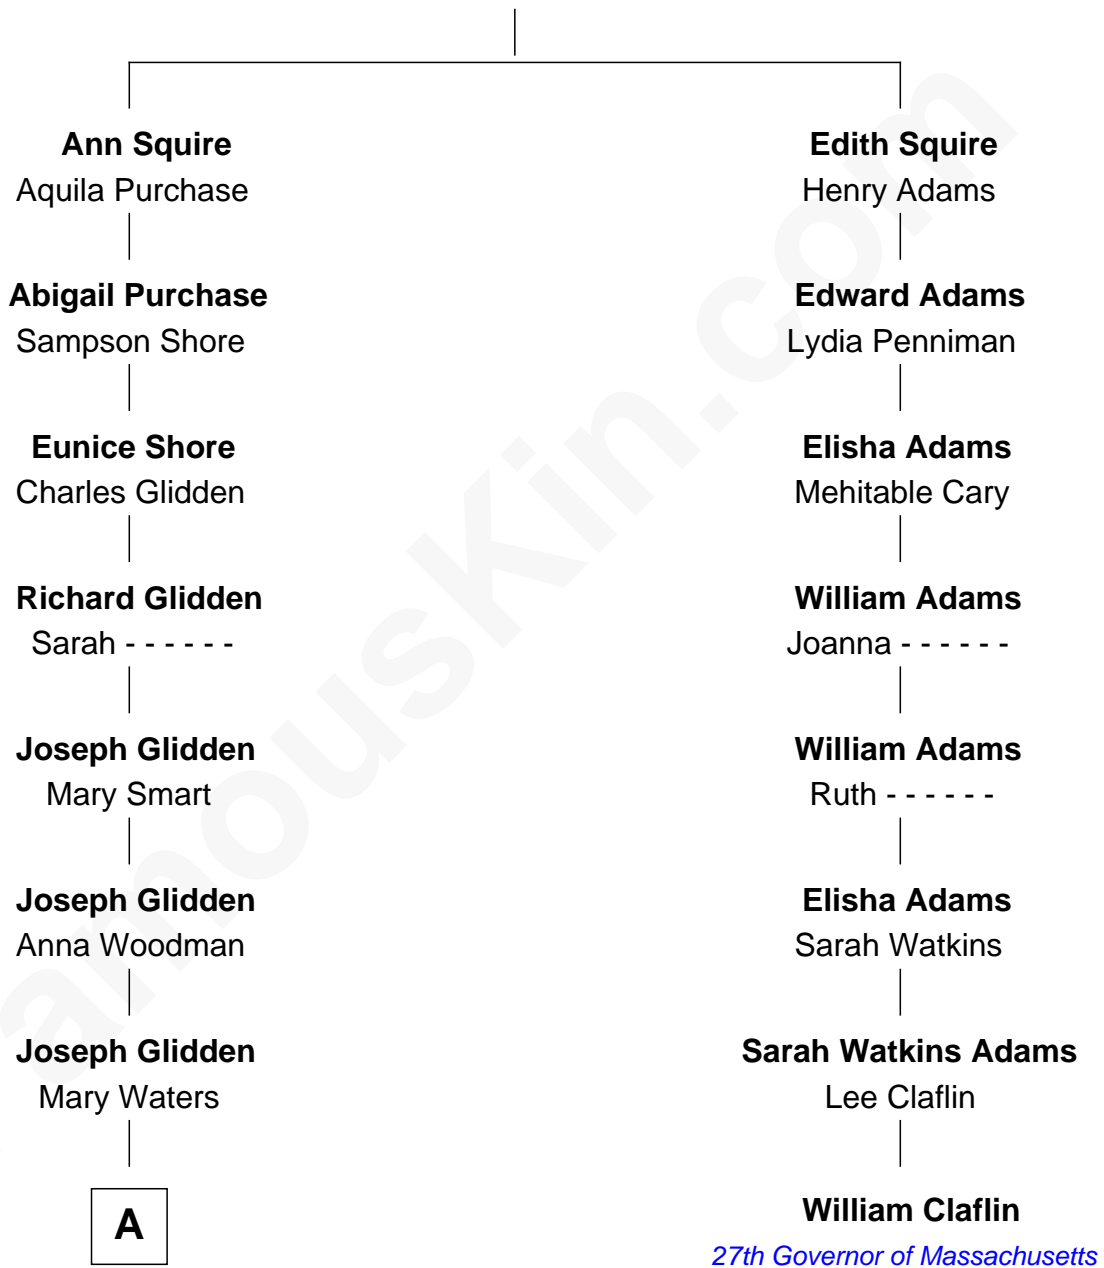

FamousKin.com
Relationship Chart of
Francis Harrington Glidden
Co-Founder of Glidden Company

7th cousin 1 time removed of

William Claflin
27th Governor of Massachusetts

Henry Squire

A

Joseph H. Glidden

Emily Harrington