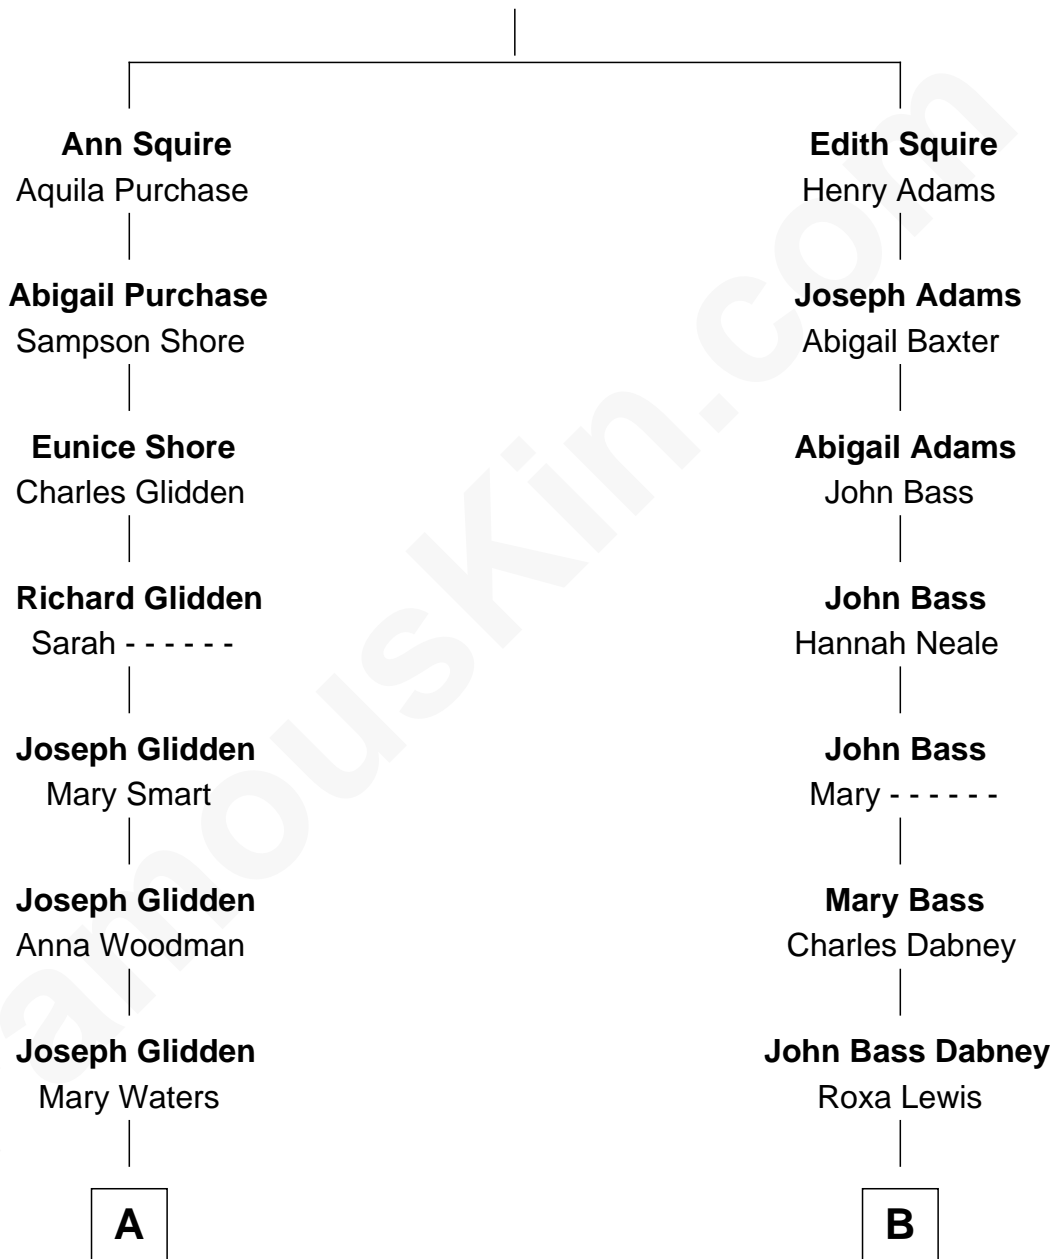

**FamousKin.com**  
**Relationship Chart of**  
**Francis Harrington Glidden**  
*Co-Founder of Glidden Company*

8th cousin 4 times removed of

**Jennifer Coolidge**  
*TV and Movie Actress*

**Henry Squire**

-----

**A**

**Joseph H. Glidden**

Emily Harrington

**Francis Harrington Glidden**

*Co-Founder of Glidden Company*

**B**

**Roxalina Dabney**