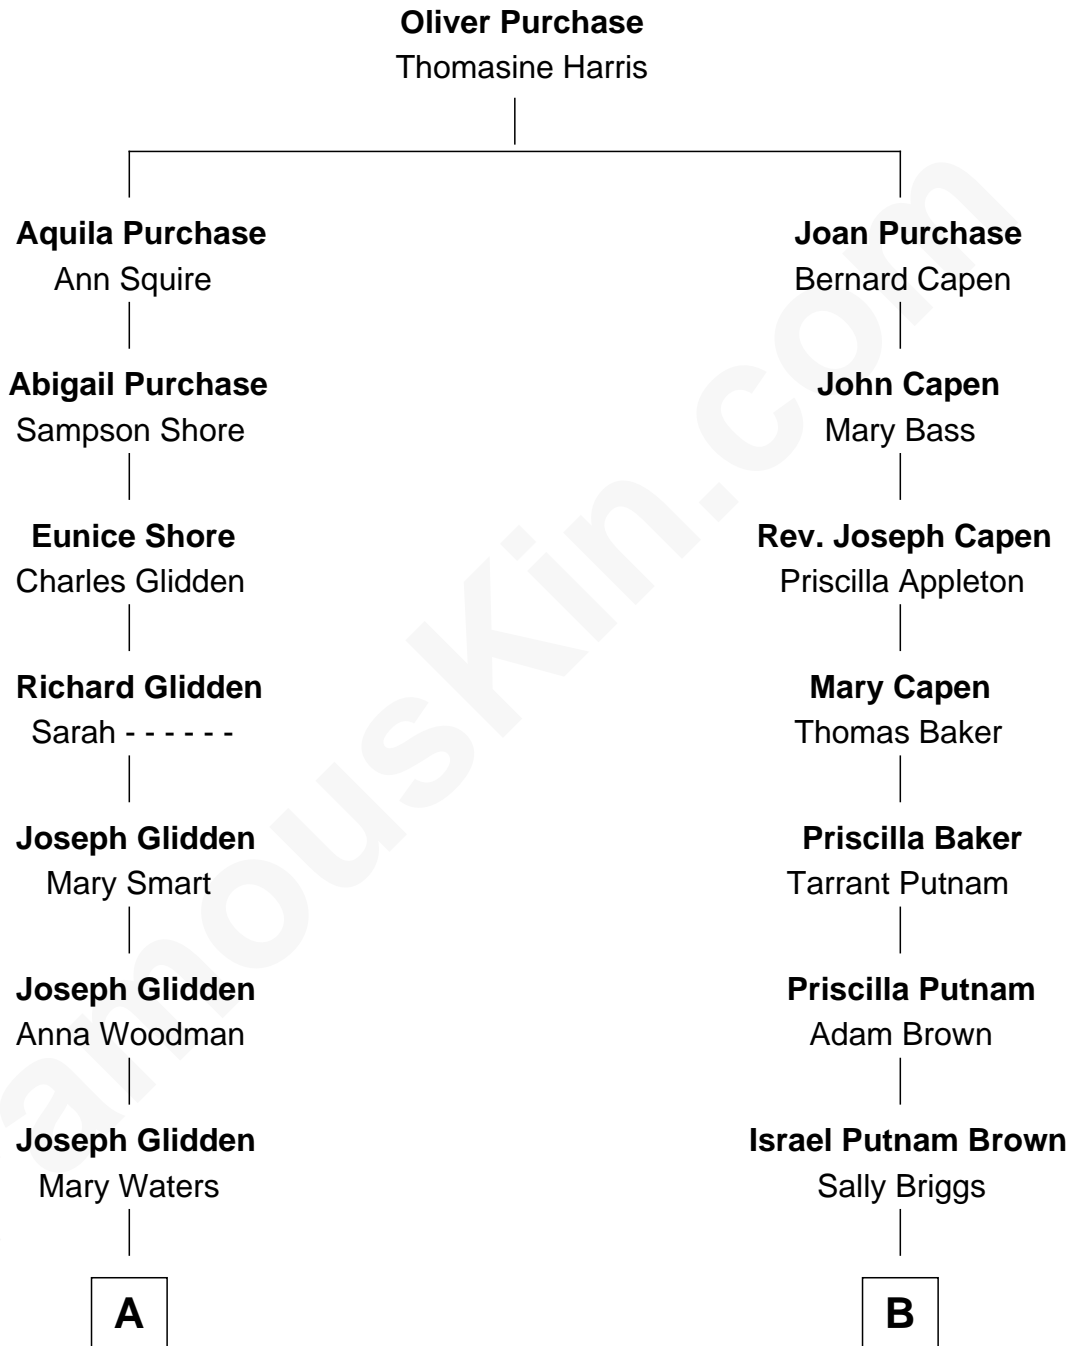

FamousKin.com
Relationship Chart of
Francis Harrington Glidden
Co-Founder of Glidden Company

8th cousin 2 times removed of

Calvin Coolidge
30th U.S. President

A

Joseph H. Glidden

Emily Harrington

Francis Harrington Glidden