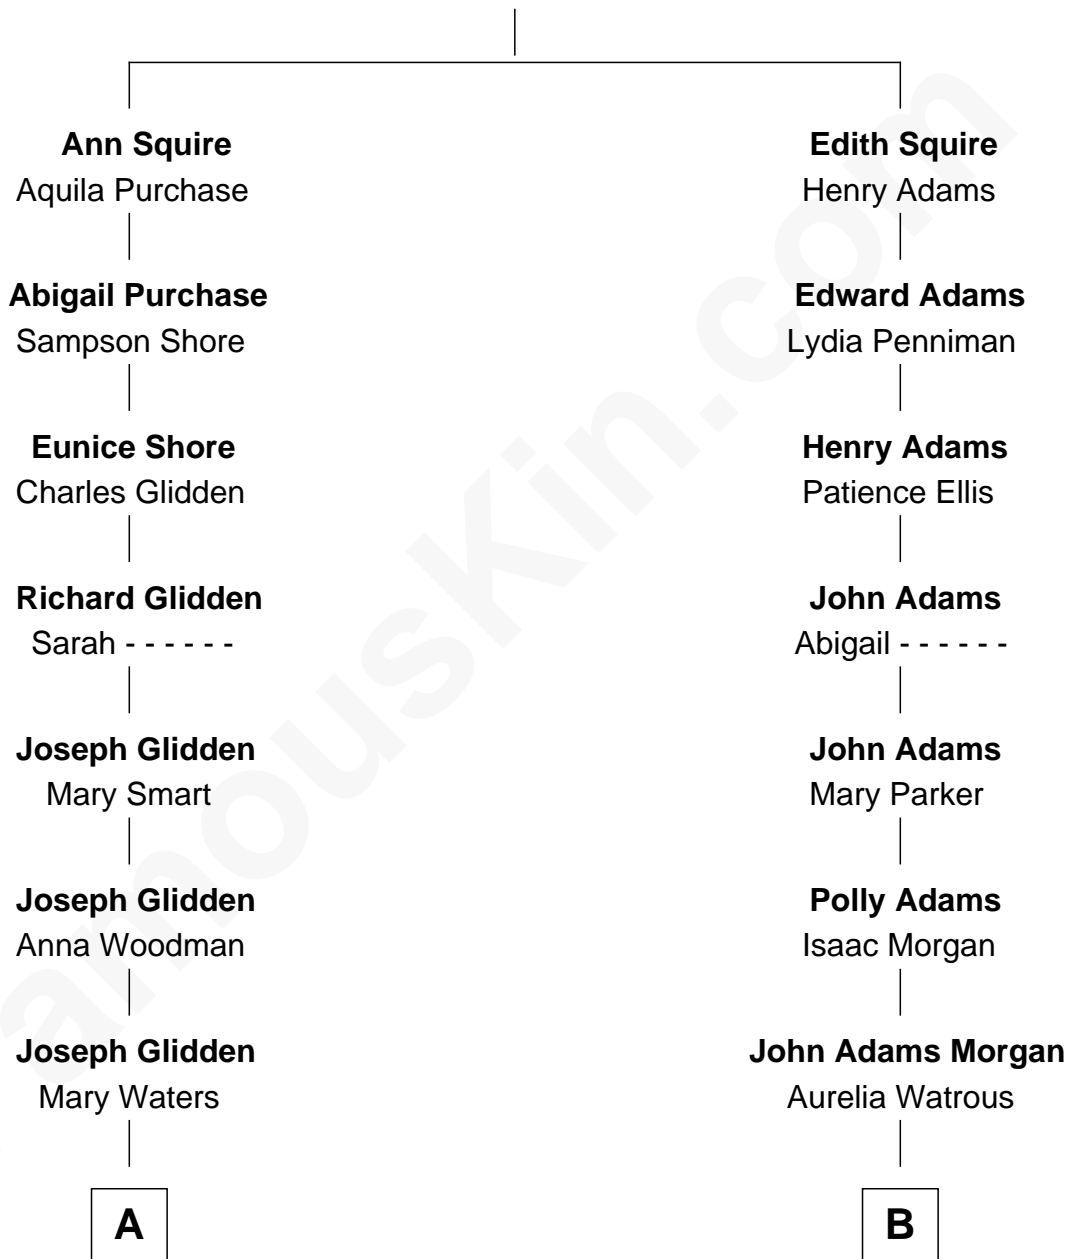

FamousKin.com
Relationship Chart of
Francis Harrington Glidden
Co-Founder of Glidden Company

8th cousin 4 times removed of

Linda Hamilton
TV and Movie Actress

Henry Squire

A

Joseph H. Glidden

Emily Harrington

Francis Harrington Glidden

Co-Founder of Glidden Company

B

Eliza Morgan

John M. Grimes

Aurelia Morgan Grimes

Stephen P. Holt

Taylor Holt

Frances Kyle

Dr. Richard Huckstep Holt

Mildred Alberta Derby

Barbara Kyle Holt

Dr. Carroll Stanford Hamilton

Linda Hamilton

TV and Movie Actress