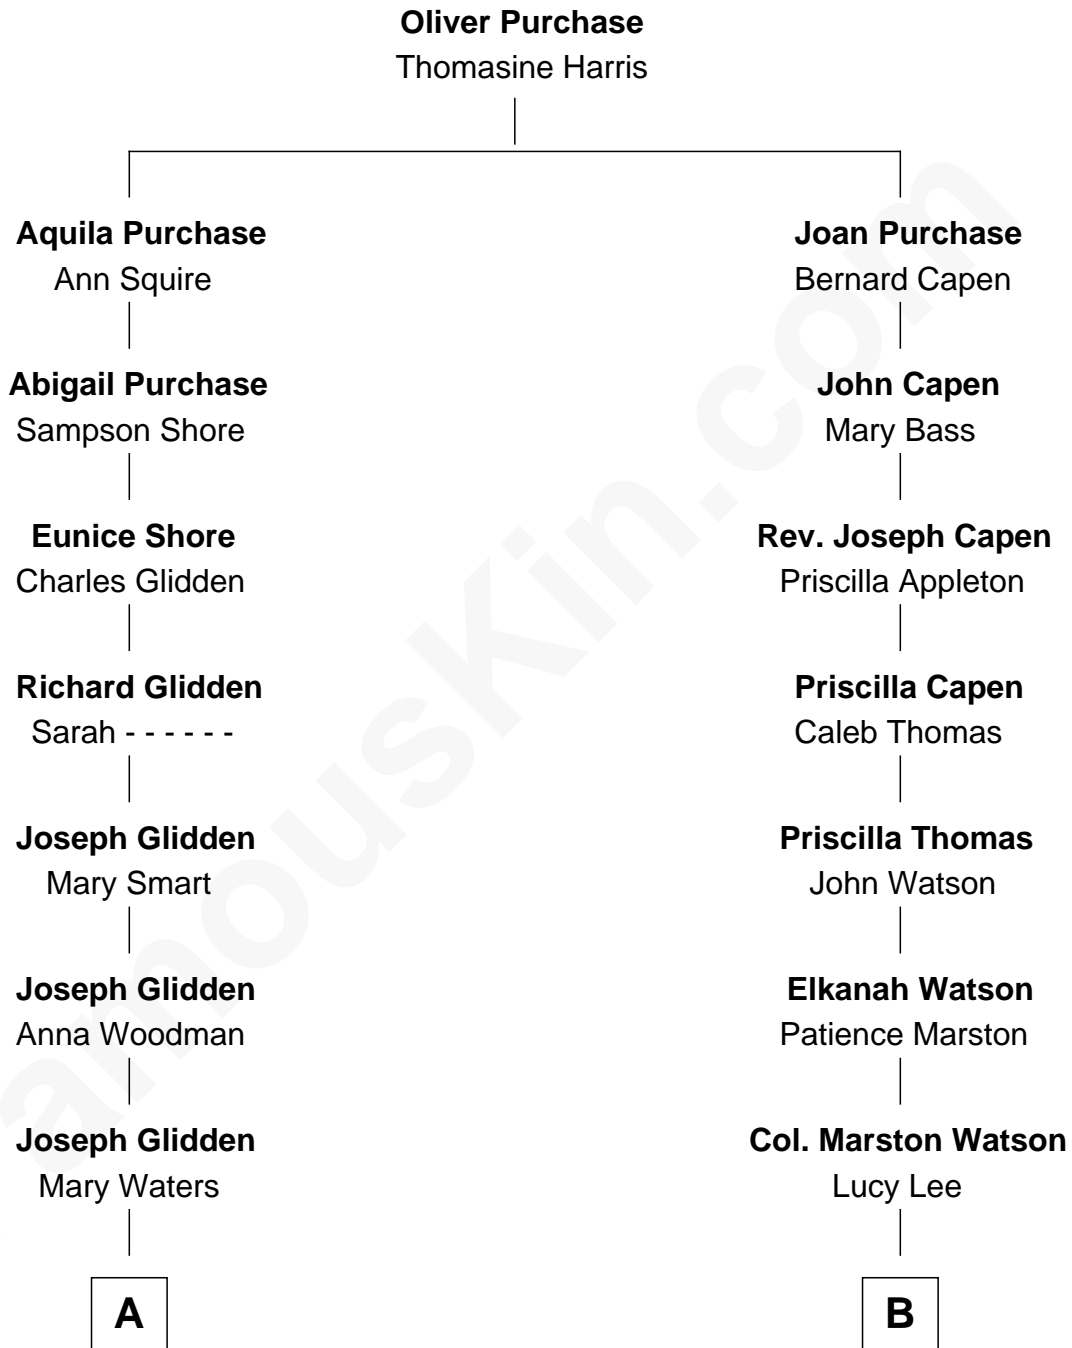

FamousKin.com
Relationship Chart of
Francis Harrington Glidden
Co-Founder of Glidden Company

8th cousin 5 times removed of

John Cena

Movie Actor and WWE Pro Wrestler

A

Joseph H. Glidden

Emily Harrington

Francis Harrington Glidden

Co-Founder of Glidden Company

B

Horace Howard Watson

Thirza Hall Hobart

Agnes Lee Watson

Charles Nichols

Charles H. Nichols

Martha Emma Dix