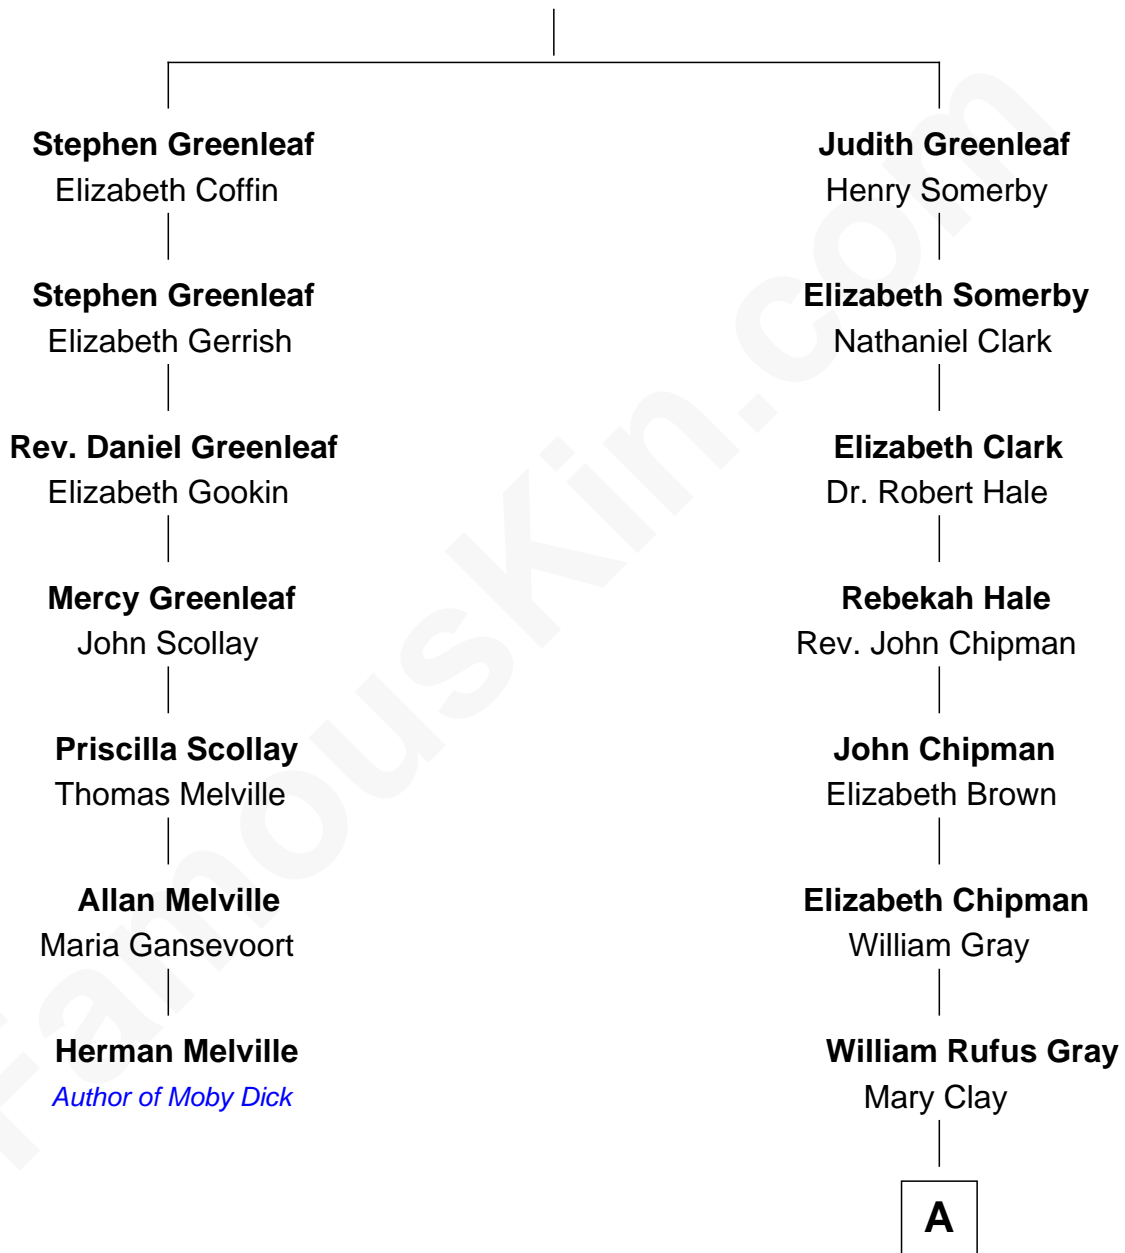

FamousKin.com Relationship Chart of

Herman Melville

Author of Moby Dick

6th cousin 5 times removed of

Story Musgrave

NASA Astronaut

Edmund Greenleaf

Sarah Moore

A

|
William Gray

Sarah Frances Loring

|
Edward Gray

Elizabeth Gray Story

|
Marguerite Gray

John Butler Swann

|
Marguerite Swann

Percy Musgrave

|
Story Musgrave

NASA Astronaut

FamousKin.com