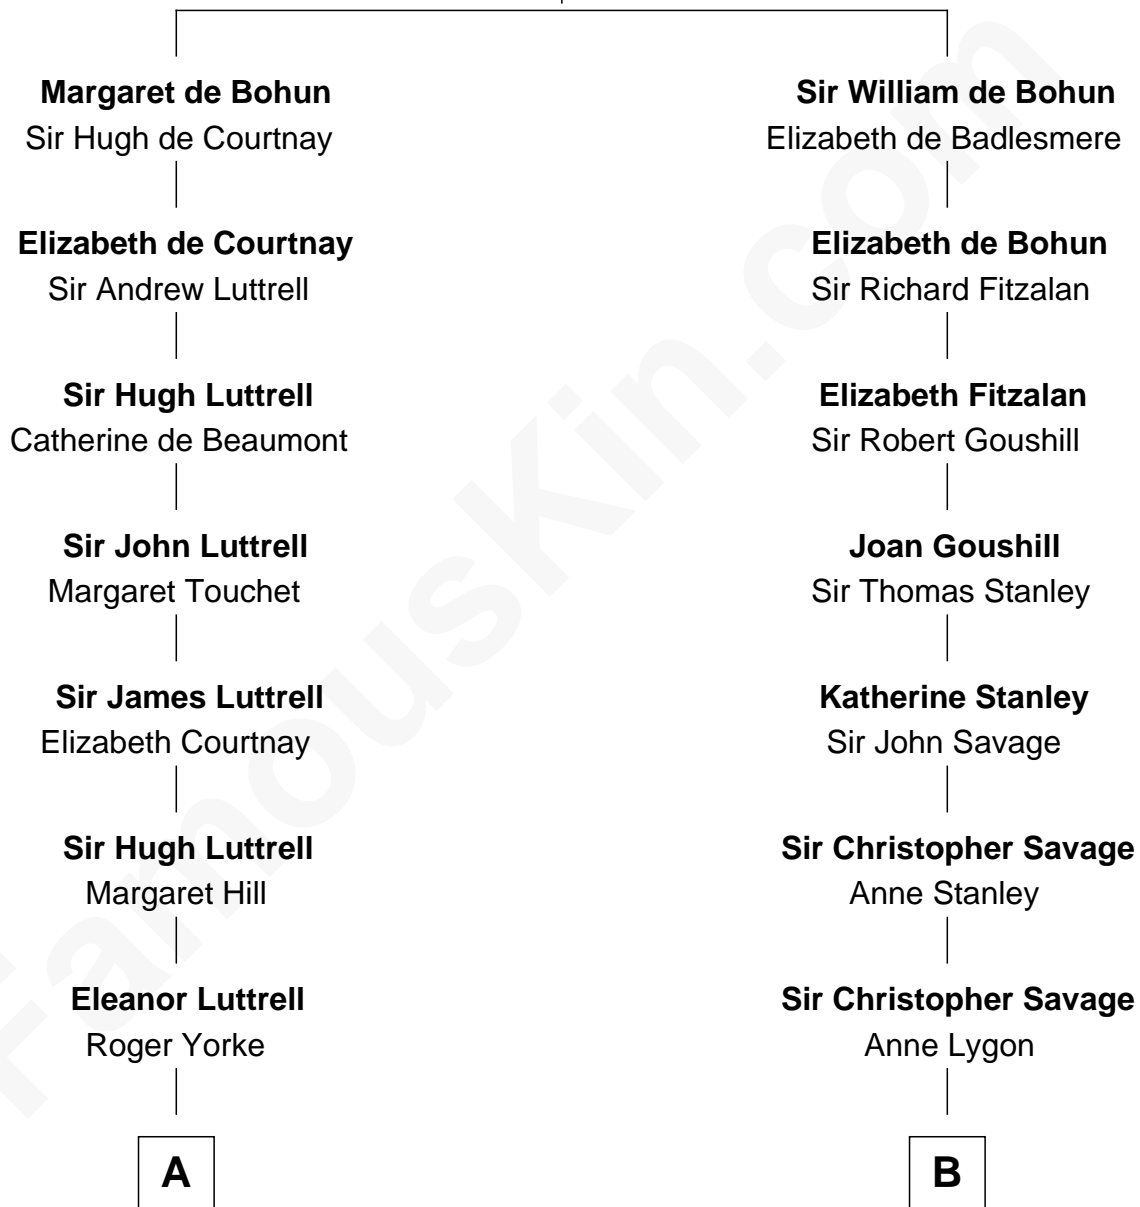

FamousKin.com Relationship Chart of

Herman Melville

Author of Moby Dick

16th cousin 3 times removed of

General George S. Patton

U.S. Army - World War II

Humphrey de Bohun

Elizabeth Plantagenet

C

—
Susan Thornton Glassell

George Smith Patton

—
George Smith Patton

Ruth Wilson

—
General George S. Patton

U.S. Army - World War II

FamousKin.com