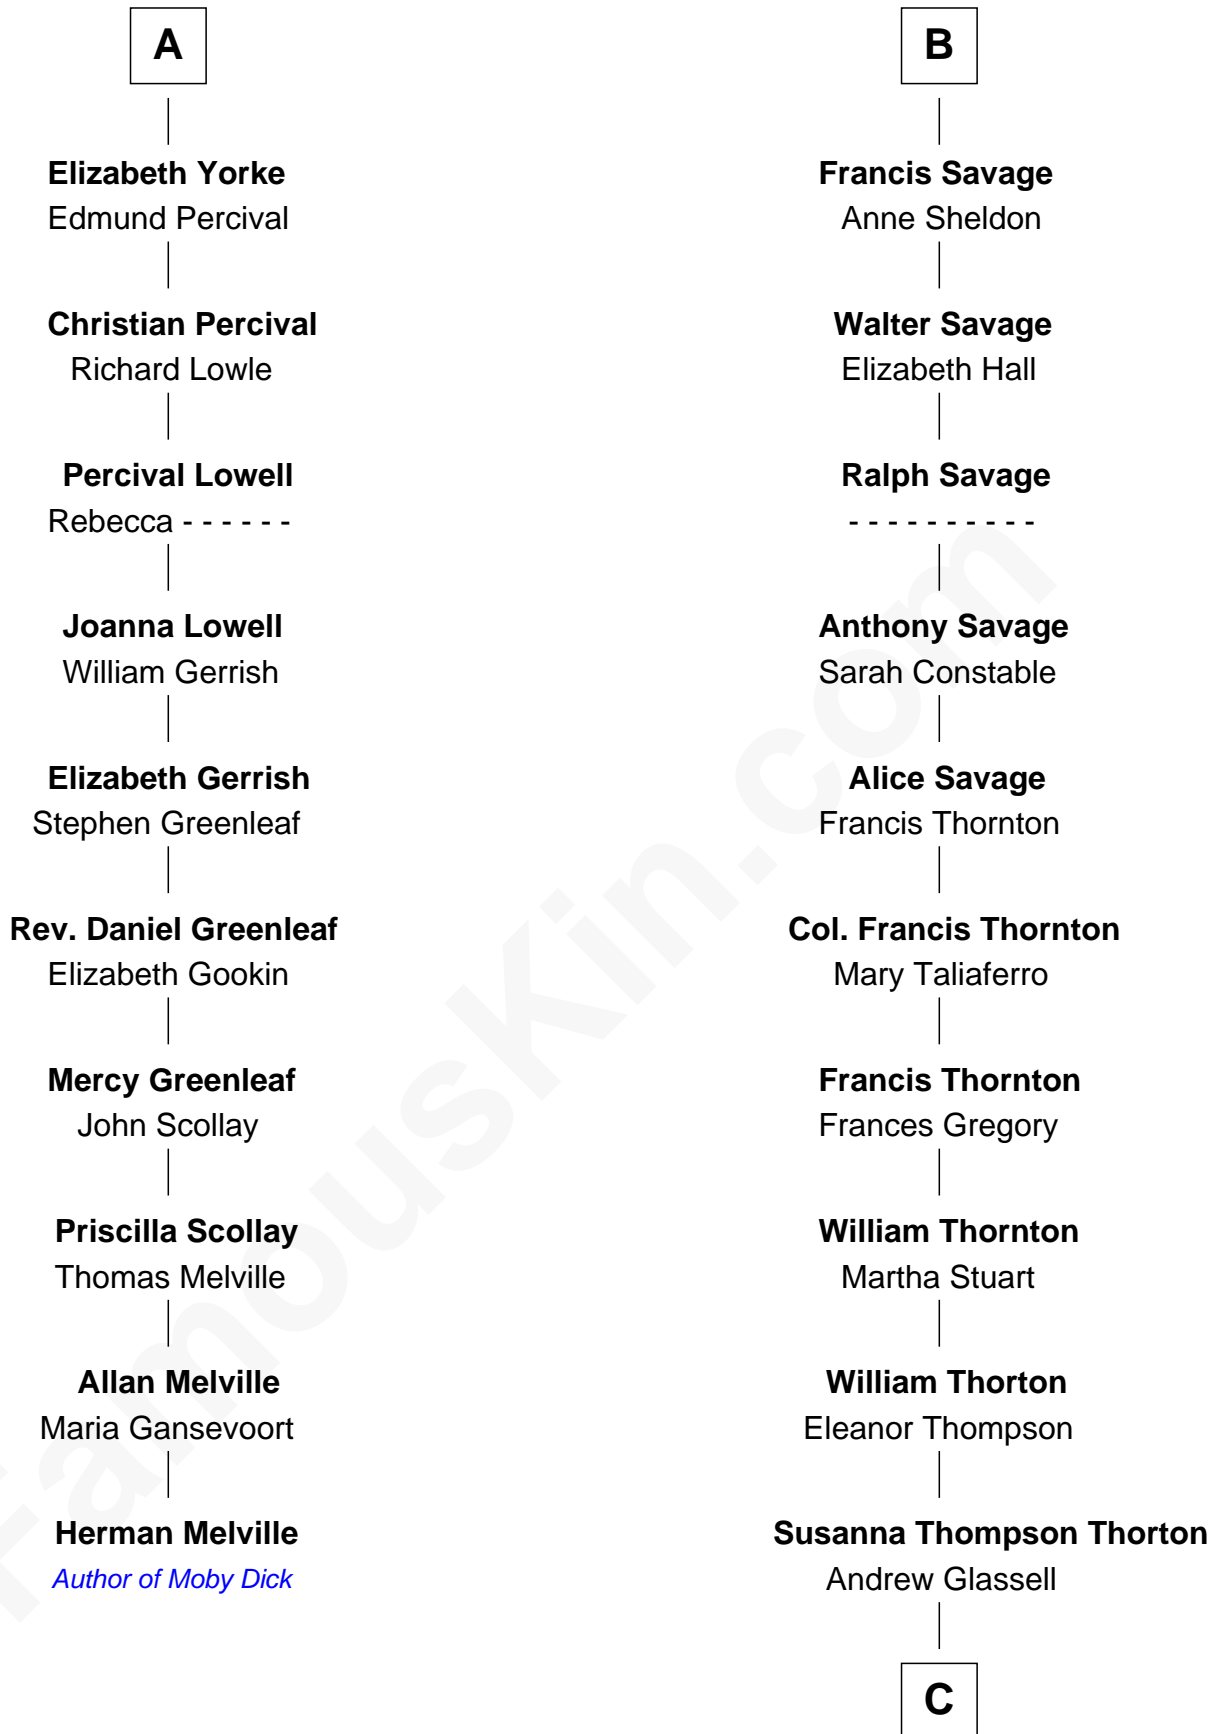

FamousKin.com Relationship Chart of

Herman Melville

Author of Moby Dick

16th cousin 3 times removed of

General George S. Patton

U.S. Army - World War II

Humphrey de Bohun

Elizabeth Plantagenet

C

—
Susan Thornton Glassell

George Smith Patton

—
George Smith Patton

Ruth Wilson

—
General George S. Patton

U.S. Army - World War II

FamousKin.com