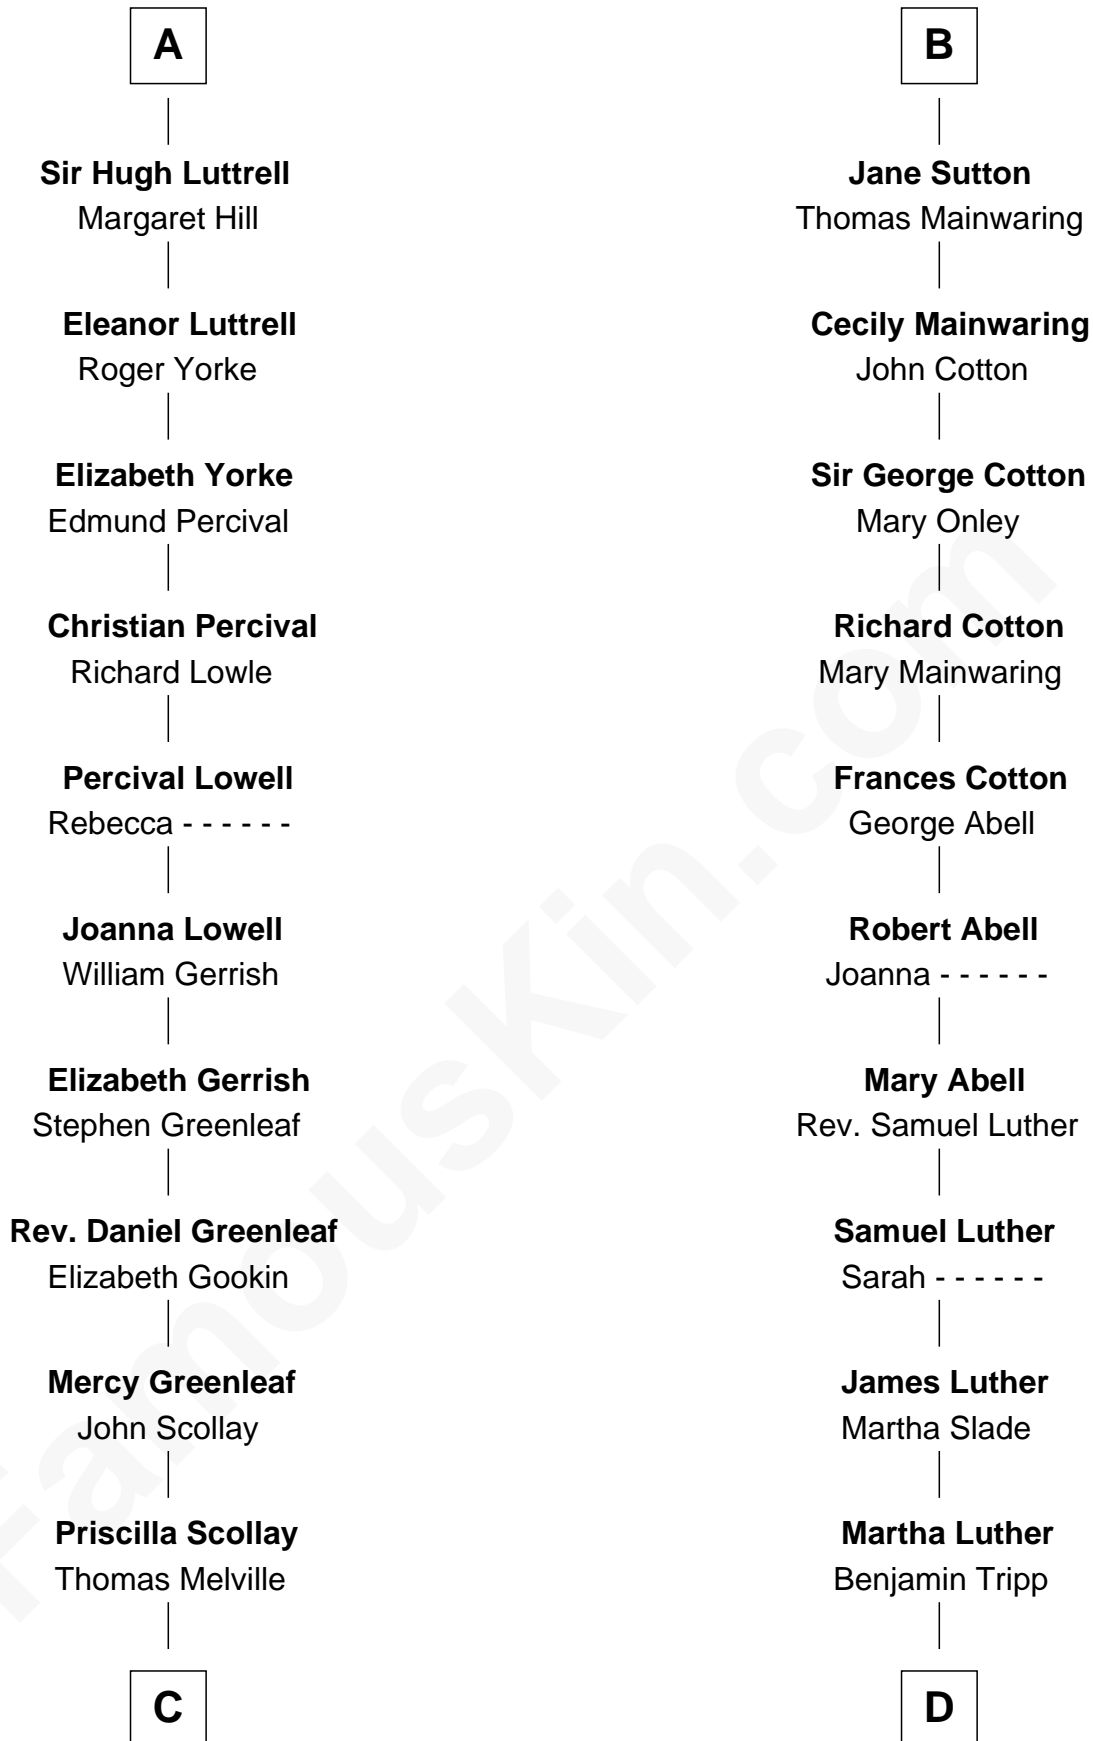

## Relationship Chart of

**Herman Melville**

*Author of Moby Dick*

18th cousin 3 times removed of

**Lizzie Borden**

*Accused Murderess*

**Sir Hugh le Despencer**

Aveline Basset

Isabella de Beauchamp

**Sir Philip le Despencer**

Margaret de Goushill

**Sir Philip le Despencer**

Joan de Cobham

**Sir Philip le Despencer**

Elizabeth - - - - -

**Alice le Dispenser**

Sir John Sutton

**Sir John Sutton**

Constance Blount

**Sir John Sutton**

Elizabeth Berkeley

**B**

**C**

**Allan Melville**  
Maria Gansevoort

**Herman Melville**  
*Author of Moby Dick*

**D**

**Susanna Tripp**  
John Vinnicum

**Sarah L. Vinnicum**  
Joseph Morse

**Anthony Morse**  
Rhoda Morrison

**Sarah Anthony Morse**  
Andrew Jackson Borden

**Lizzie Borden**  
*Accused Murderess*