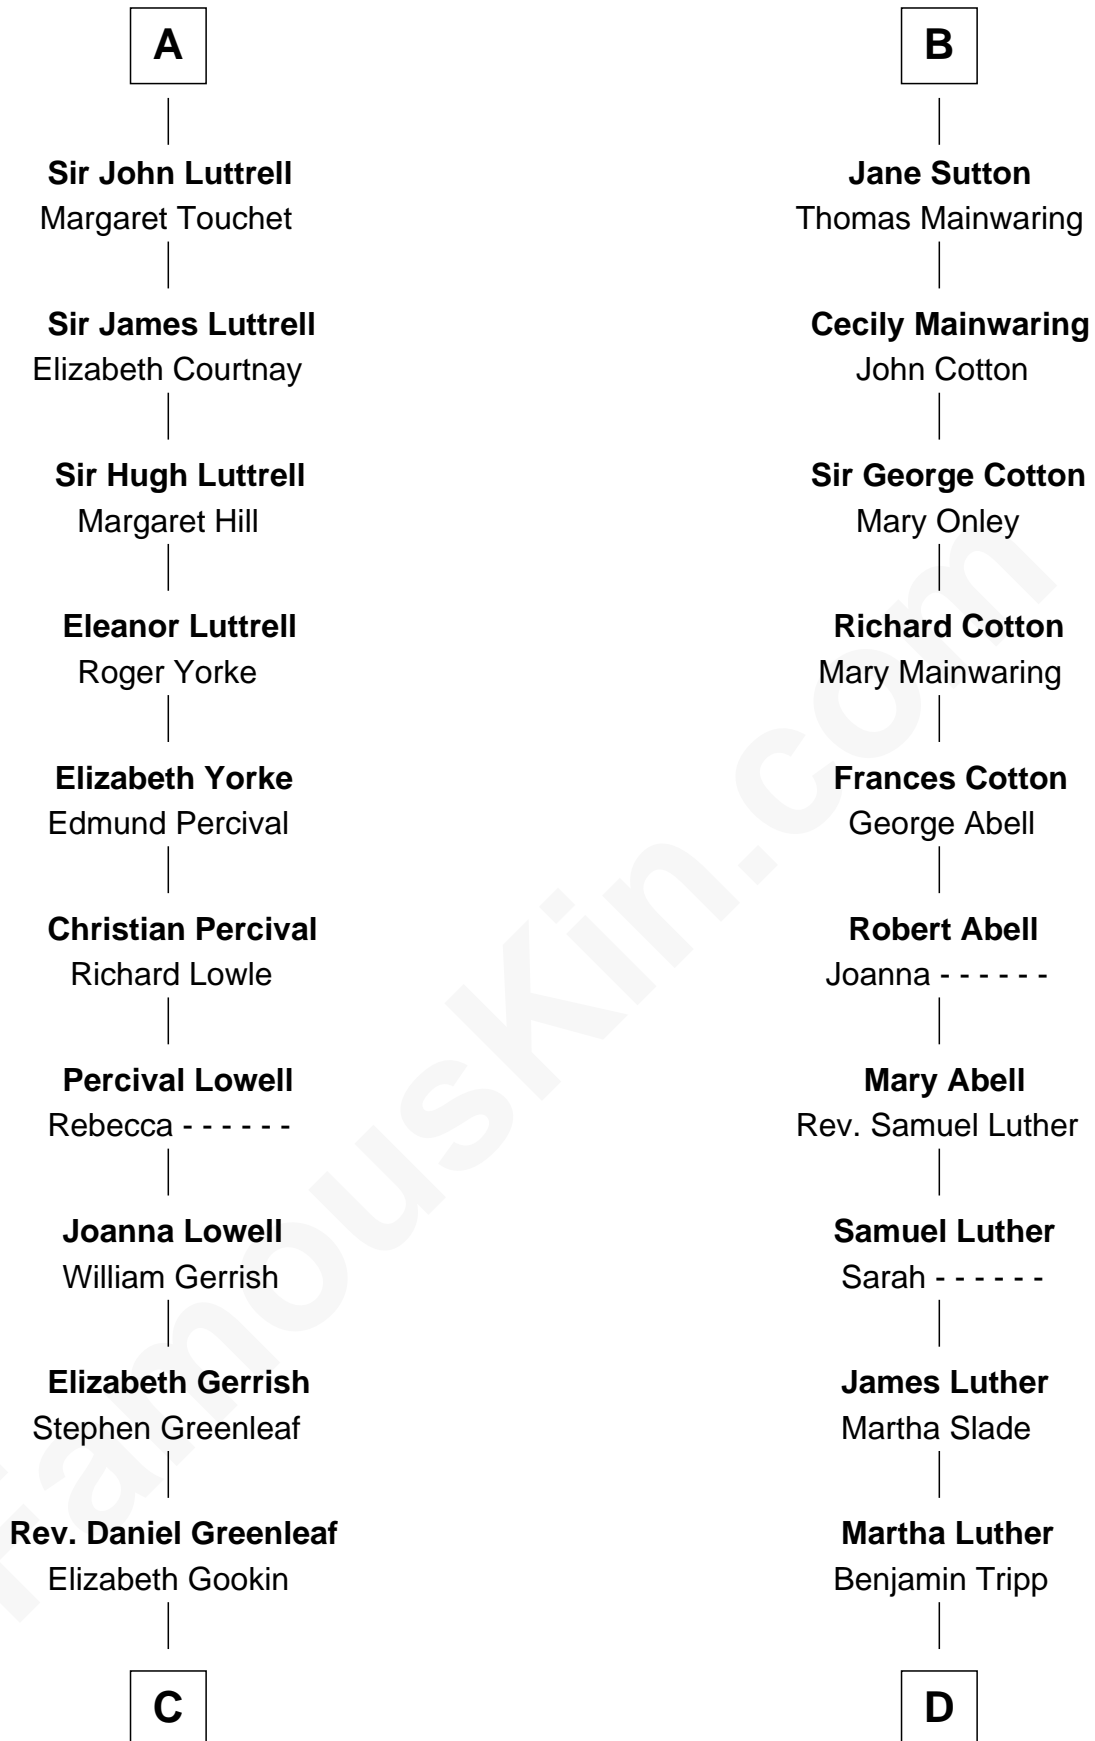

FamousKin.com Relationship Chart of

Herman Melville

Author of Moby Dick

20th cousin 1 time removed of

Lizzie Borden

Accused Murderess

Saher de Quincy
Margaret de Beaumont

C