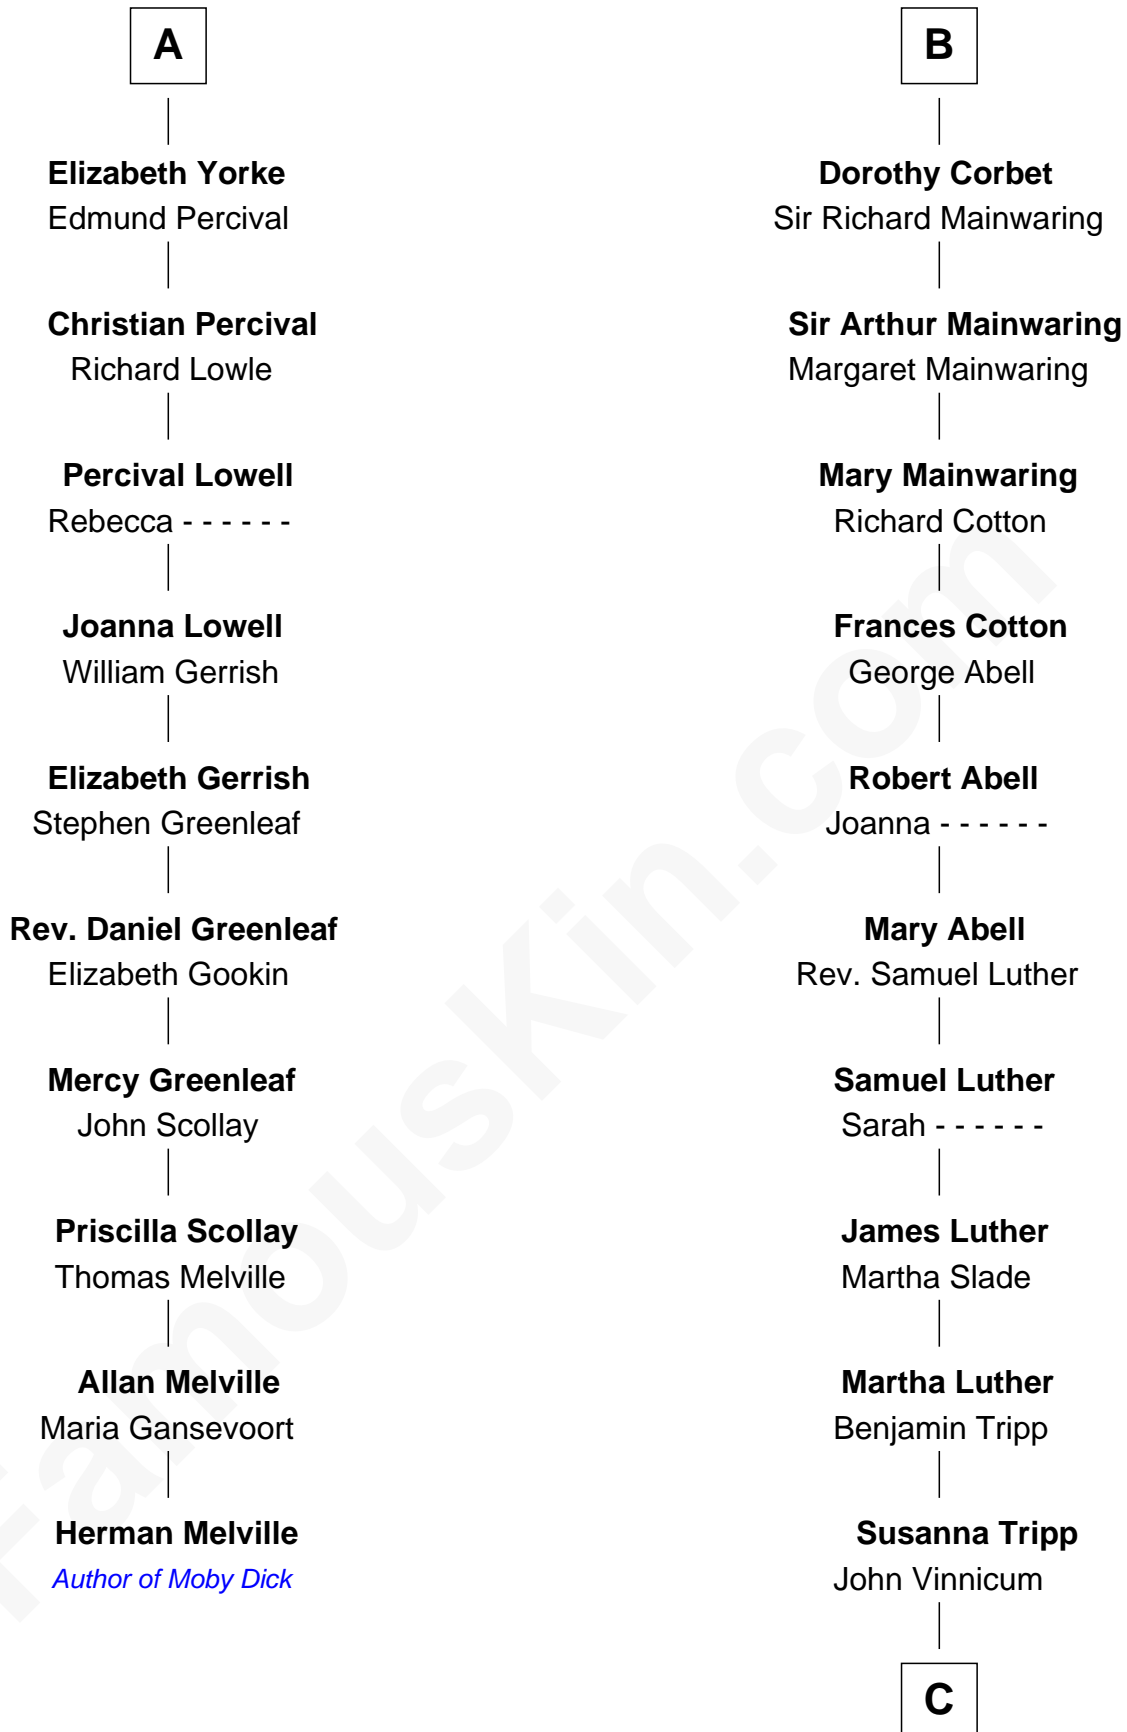

FamousKin.com Relationship Chart of

Herman Melville

Author of Moby Dick

16th cousin 4 times removed of

Lizzie Borden

Accused Murderess

Humphrey de Bohun

Elizabeth Plantagenet

C

—
Sarah L. Vinnicum

Joseph Morse

—
Anthony Morse

Rhoda Morrison

—
Sarah Anthony Morse

Andrew Jackson Borden

—
Lizzie Borden

Accused Murderess