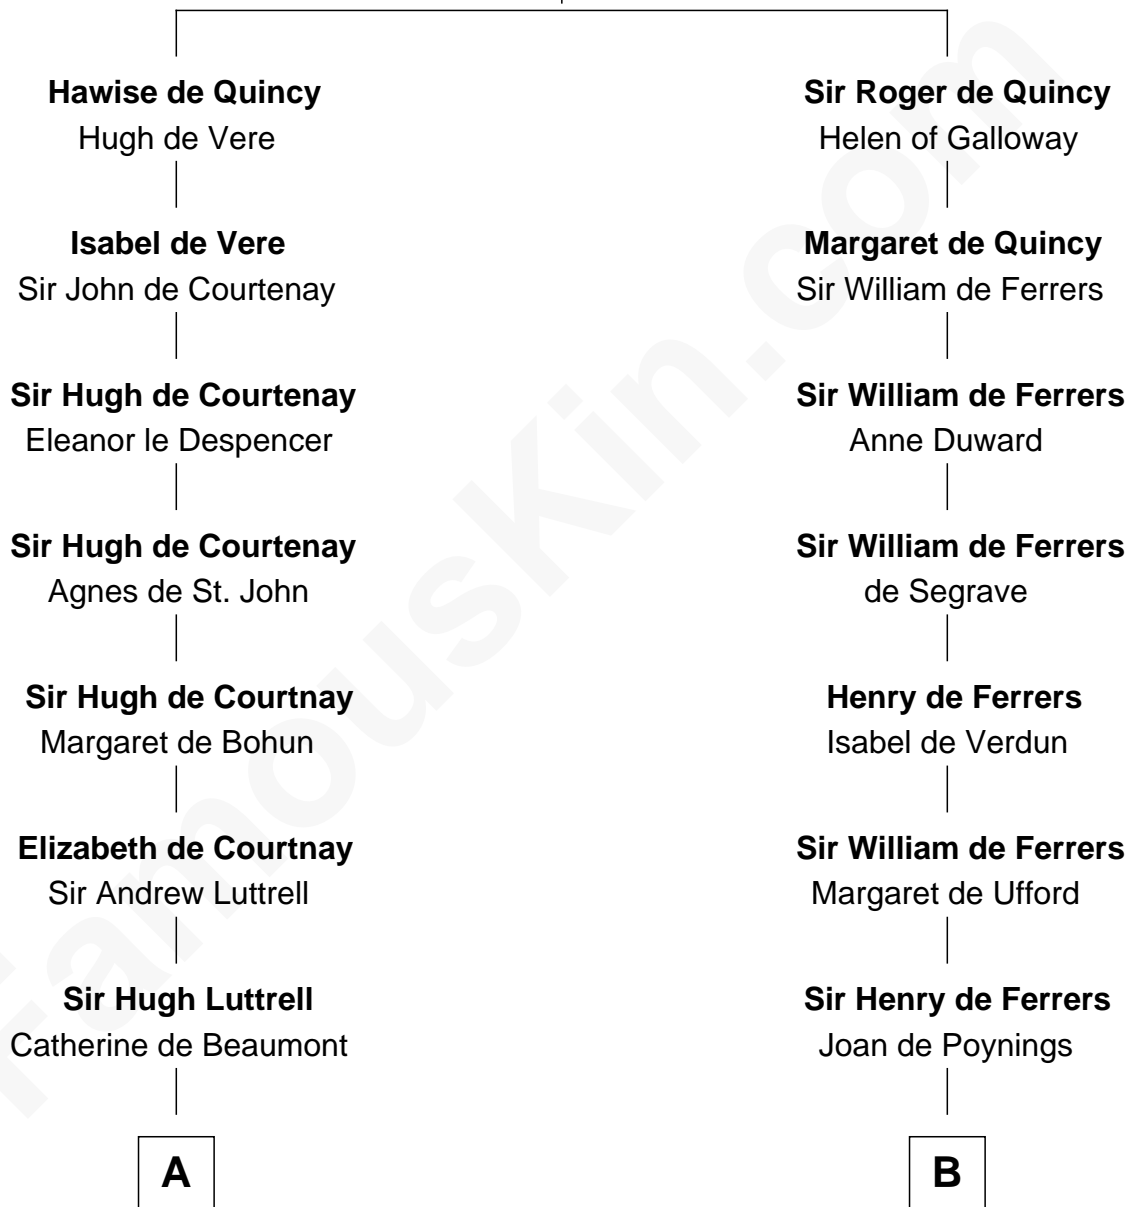

# FamousKin.com Relationship Chart of

**Herman Melville**

*Author of Moby Dick*

20th cousin 1 time removed of

**Susan B. Anthony**

*Women's Rights Advocate*

**Saher de Quincy**  
Margaret de Beaumont

**C**

**Mercy Greenleaf**

John Scollay

**Priscilla Scollay**

Thomas Melville

**Allan Melville**

Maria Gansevoort

**Herman Melville**

*Author of Moby Dick*

**D**

**Thomas Hicks**

Judith Akin

**Judith Hicks**

David Anthony

**Humphrey Anthony**

Hannah Lapham

**Daniel Anthony**

Lucy Read

**Susan B. Anthony**

*Women's Rights Advocate*