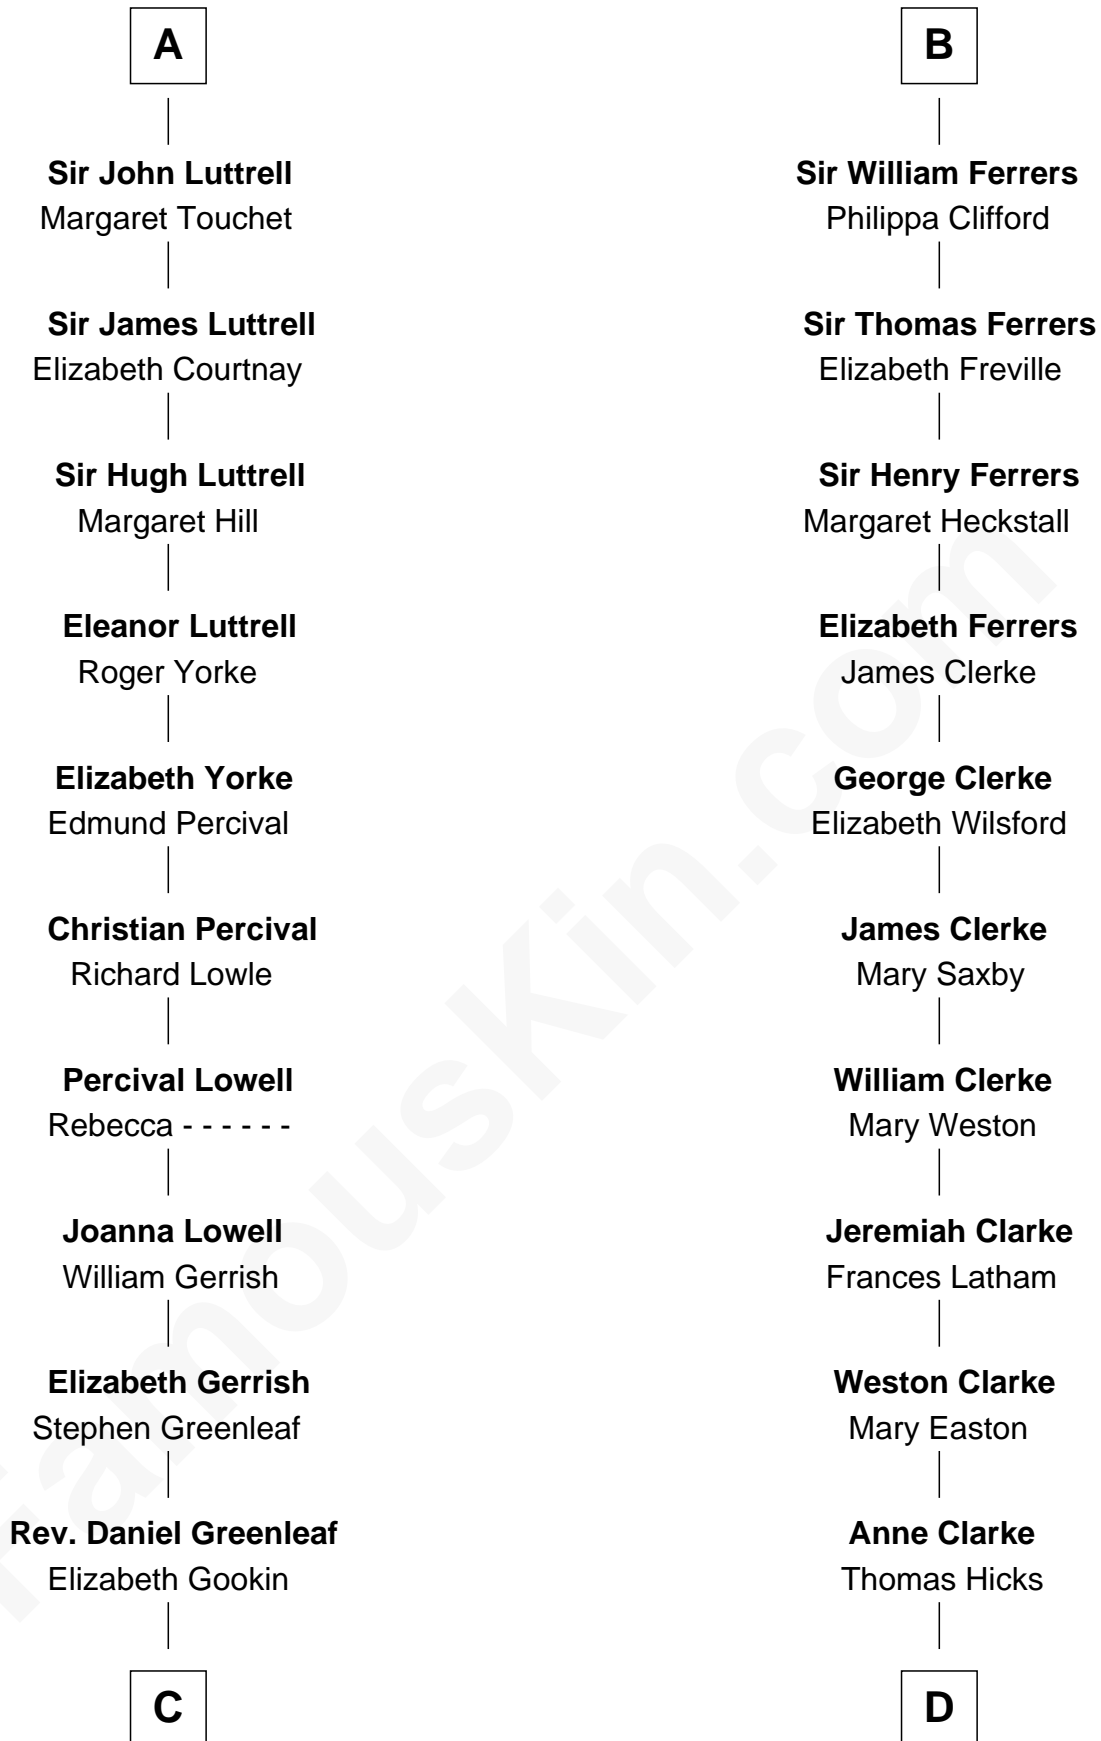

# FamousKin.com Relationship Chart of

**Herman Melville**

*Author of Moby Dick*

20th cousin 1 time removed of

**Susan B. Anthony**

*Women's Rights Advocate*

**Saher de Quincy**  
Margaret de Beaumont

**C**

**Mercy Greenleaf**

John Scollay

**Priscilla Scollay**

Thomas Melville

**Allan Melville**

Maria Gansevoort

**Herman Melville**

*Author of Moby Dick*