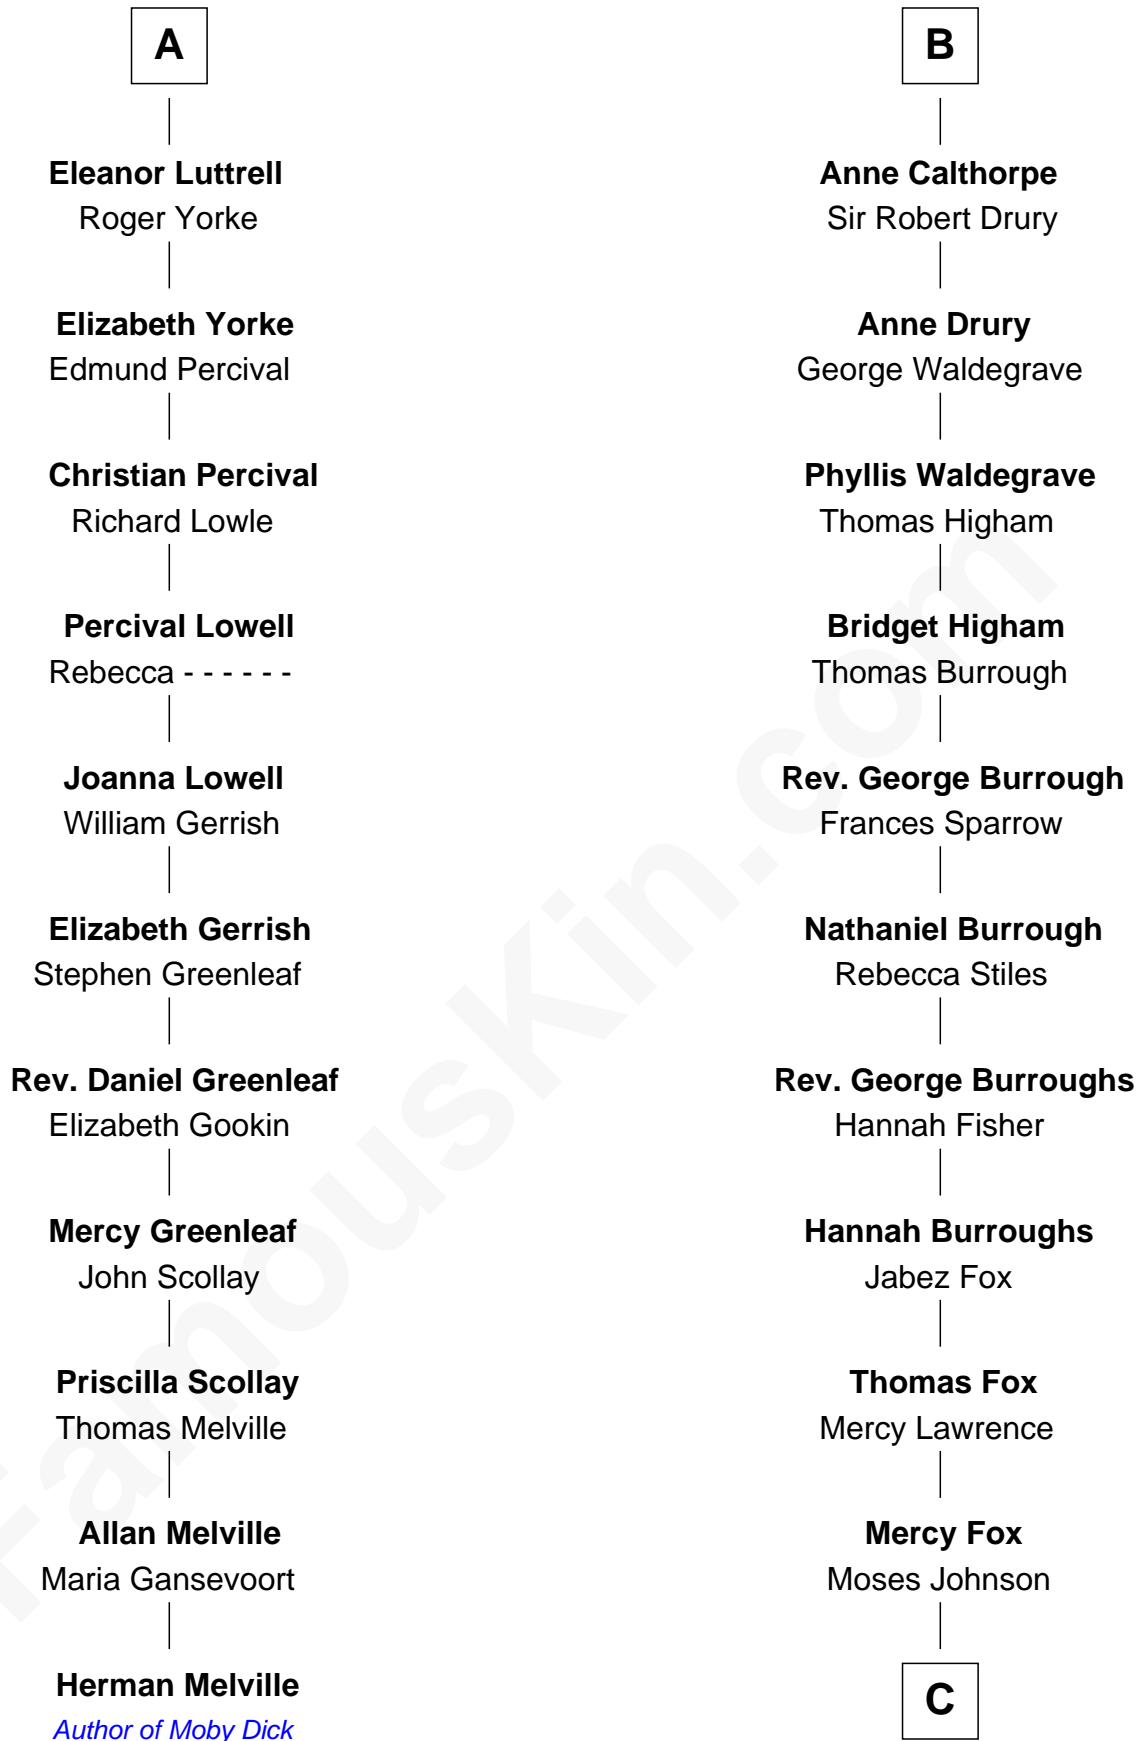

# FamousKin.com Relationship Chart of

**Herman Melville**

*Author of Moby Dick*

17th cousin 4 times removed of

**Walt Disney**

*Co-Founder of The Walt Disney Company*

**C**

**Fanny Johnson**

John Call

**Eber Call**

Violette Lawrence

**Charles Call**

Henrietta Gross

**Flora Call**

Elias Charles Disney

**Walt Disney**