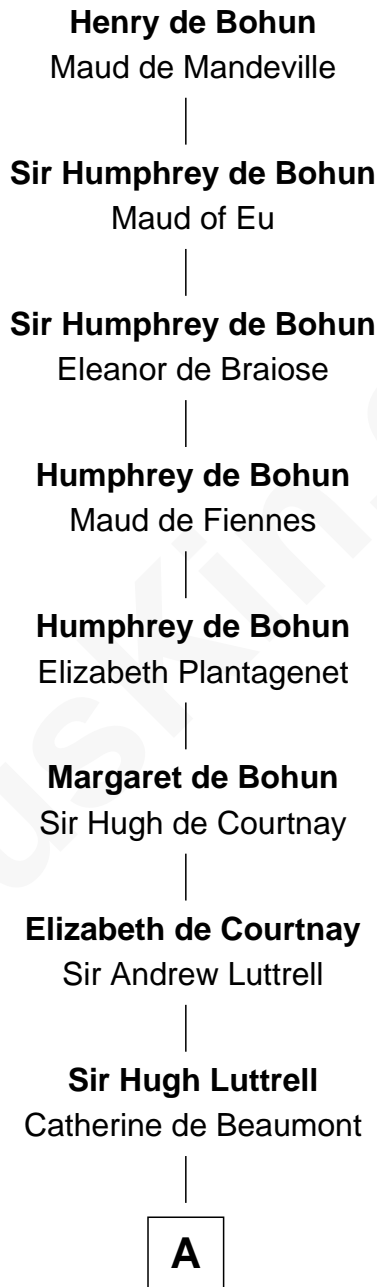

FamousKin.com Relationship Chart of

Herman Melville

Author of Moby Dick

19th Great-grandson of

Henry de Bohun

Magna Carta Surety

A

Sir John Luttrell
Margaret Touchet

Sir James Luttrell
Elizabeth Courtnay

Sir Hugh Luttrell
Margaret Hill

Eleanor Luttrell
Roger Yorke

Elizabeth Yorke
Edmund Percival

Christian Percival
Richard Lowle

Percival Lowell
Rebecca - - - - -

Joanna Lowell
William Gerrish