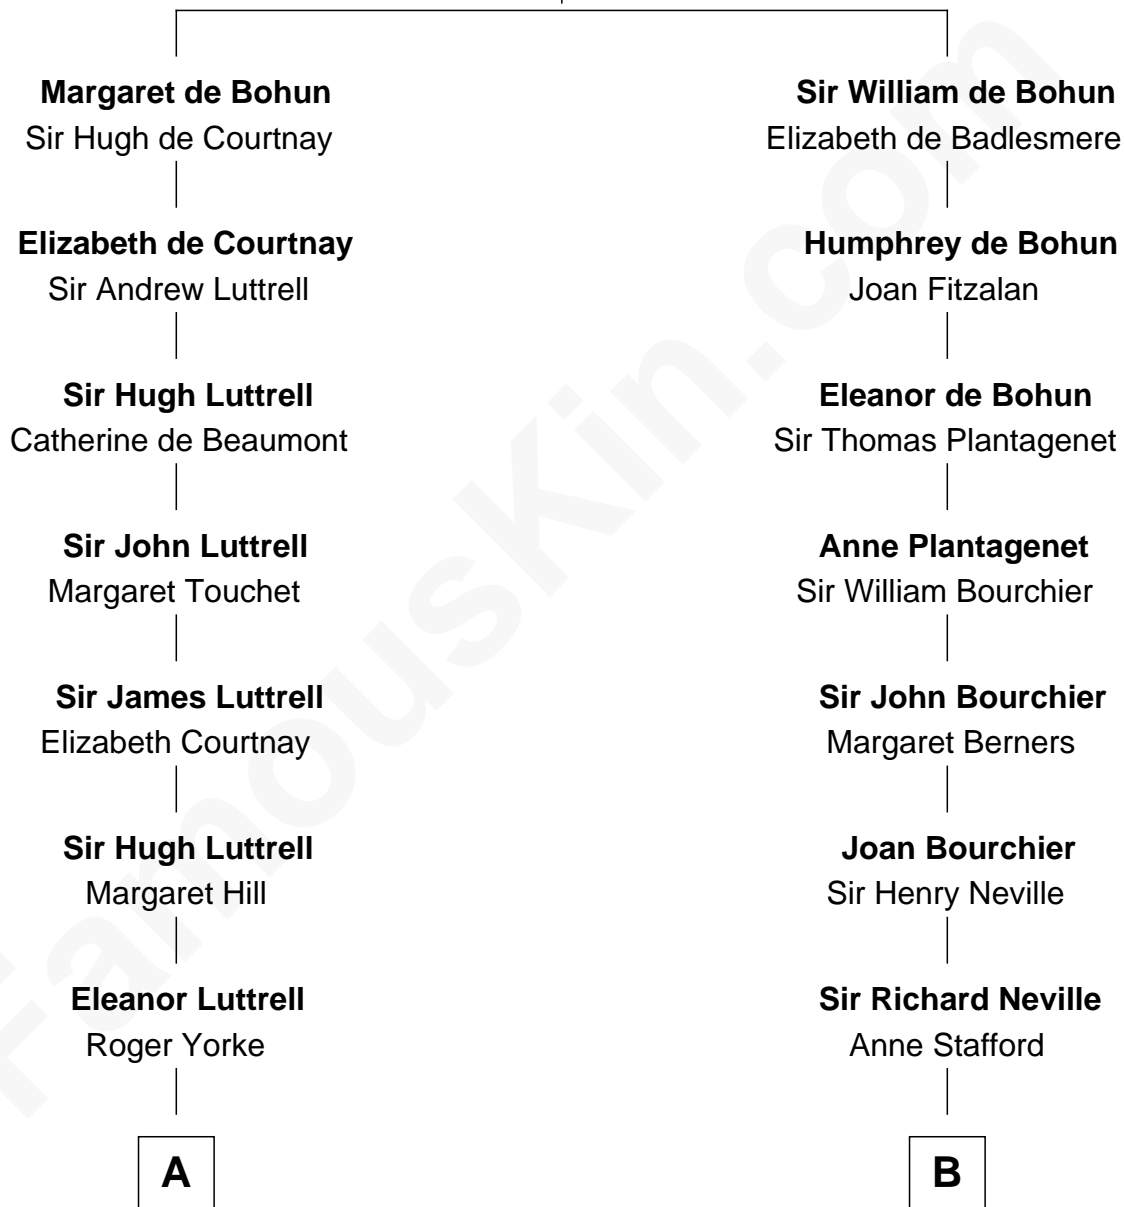

# FamousKin.com Relationship Chart of

**Herman Melville**

*Author of Moby Dick*

16th cousin 5 times removed of

**Jimmy Carter**

*39th U.S. President*

**Humphrey de Bohun**  
Elizabeth Plantagenet

**C**

|  
**Mary Kay**

John Pratt

|  
**James E. Pratt**

Sophonra C. Cowan

|  
**Nina Pratt**

William Archibald Carter

|  
**Earl Carter**

Lillian Gordy

|  
**Jimmy Carter**

*39th U.S. President*

FamousKin.com