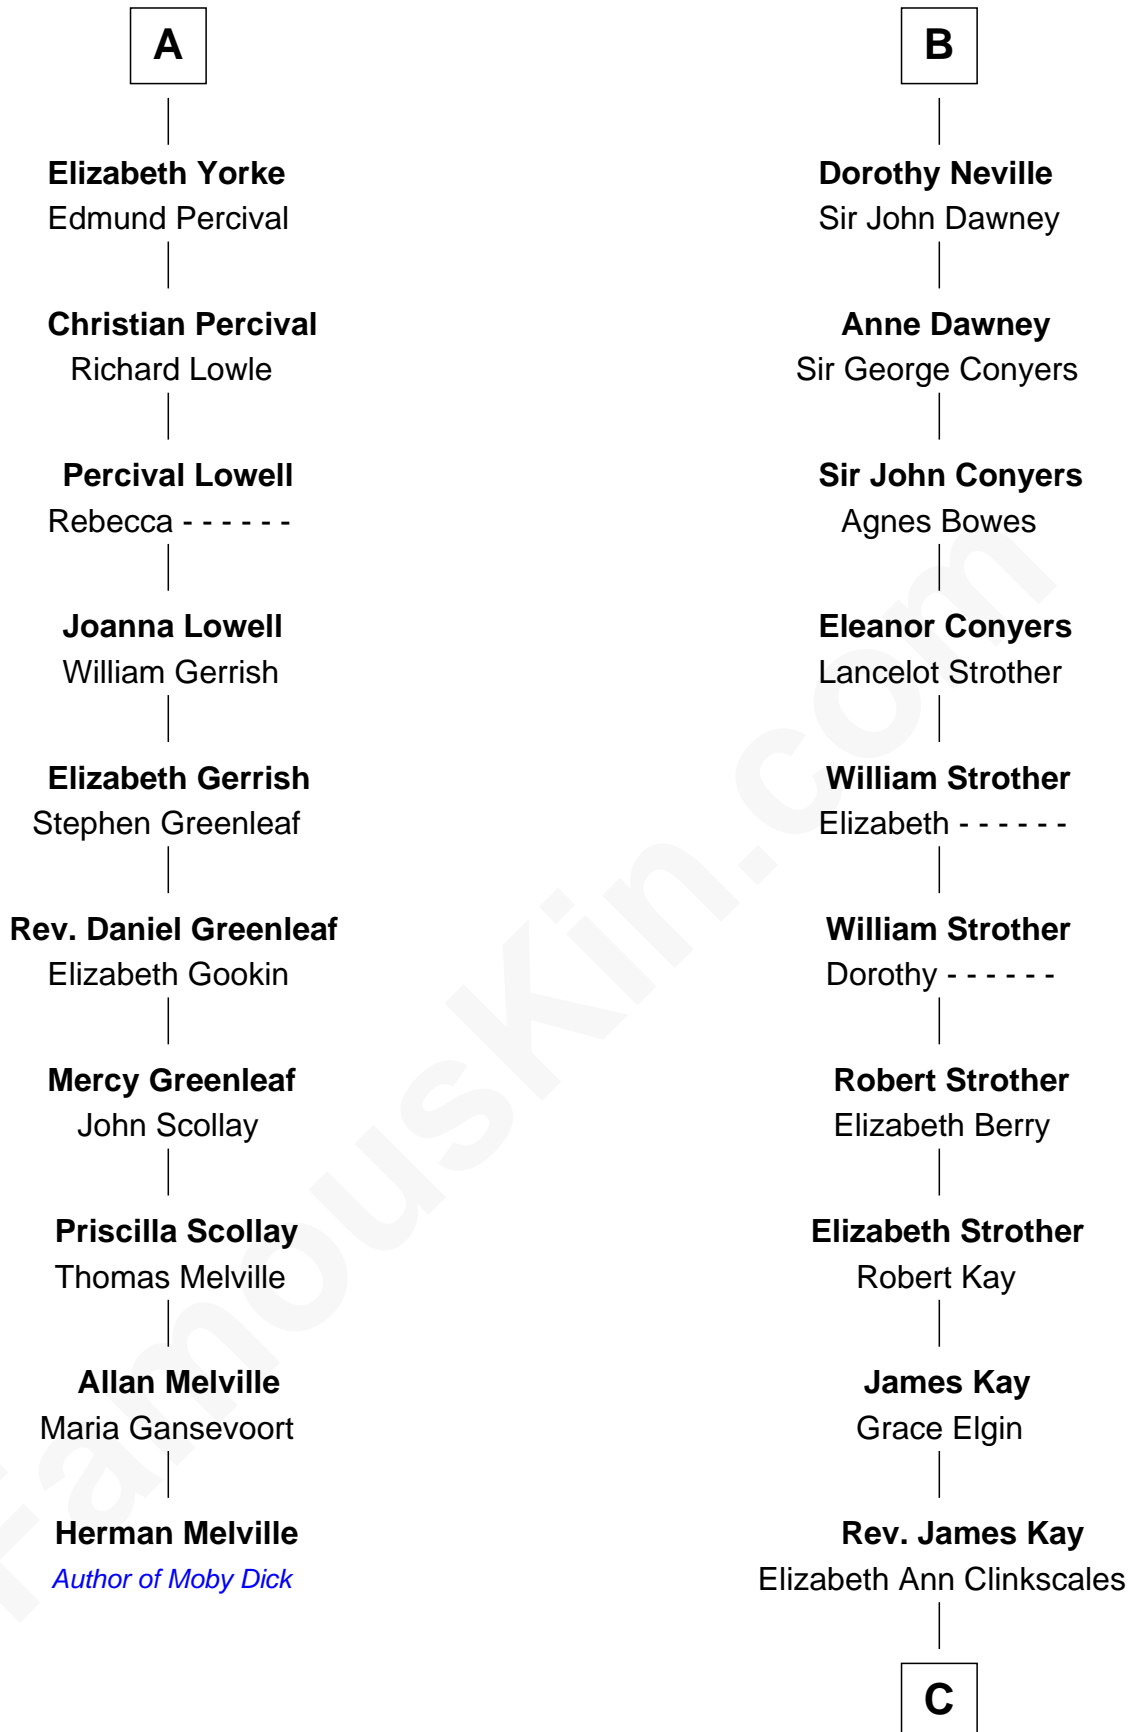

# FamousKin.com Relationship Chart of

**Herman Melville**

*Author of Moby Dick*

16th cousin 5 times removed of

**Jimmy Carter**

*39th U.S. President*

**Humphrey de Bohun**  
Elizabeth Plantagenet

**C**

|  
**Mary Kay**

John Pratt

|  
**James E. Pratt**

Sophonra C. Cowan

|  
**Nina Pratt**

William Archibald Carter

|  
**Earl Carter**

Lillian Gordy

|  
**Jimmy Carter**

*39th U.S. President*

FamousKin.com