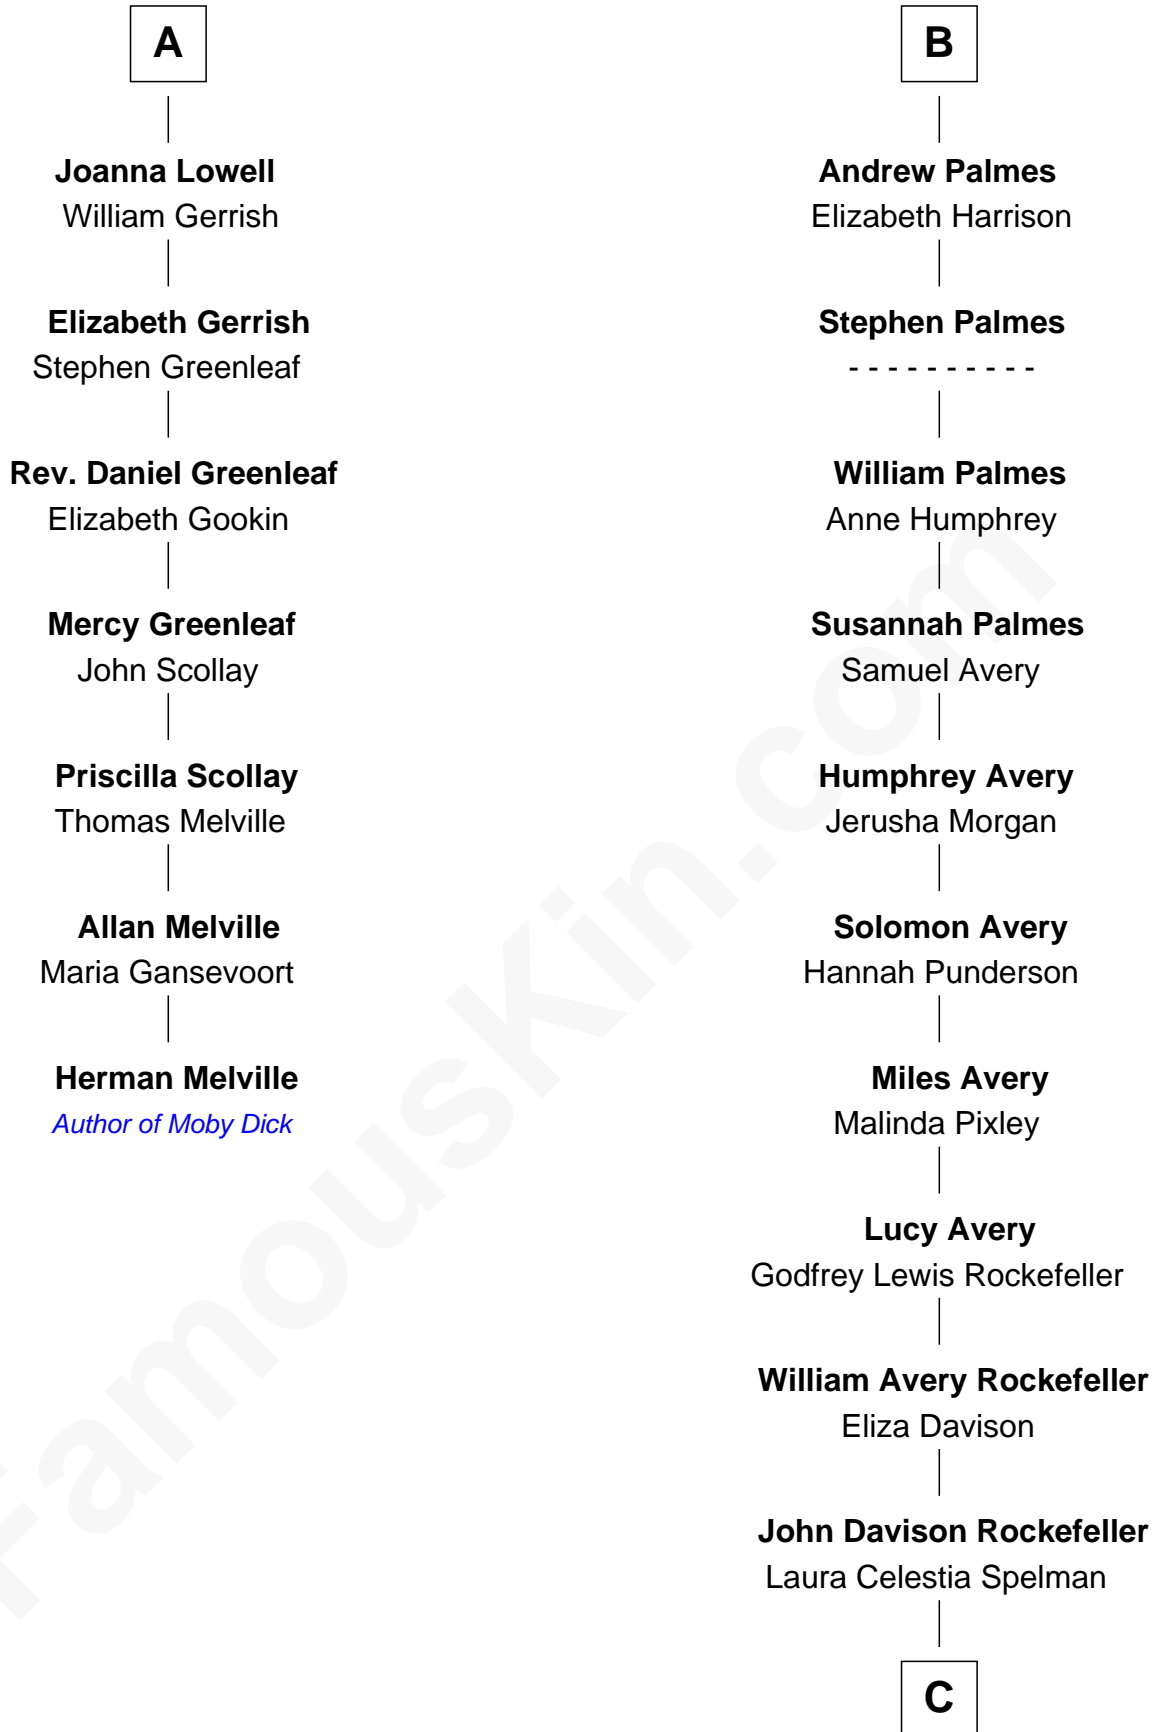

# FamousKin.com Relationship Chart of

**Herman Melville**

*Author of Moby Dick*

13th cousin 5 times removed of

**Nelson Rockefeller**

*41st U.S. Vice-President*

**Sir Hugh Luttrell**  
Catherine de Beaumont

**Sir John Luttrell**  
Margaret Touchet

**Elizabeth Luttrell**  
John Stratton

**Sir James Luttrell**  
Elizabeth Courtnay

**Elizabeth Stratton**  
John Andrews

**Sir Hugh Luttrell**  
Margaret Hill

**Elizabeth Andrews**  
Sir Thomas de Windsor

**Eleanor Luttrell**  
Roger Yorke

**Sir Andrews de Windsor**  
Elizabeth Blount

**Elizabeth Yorke**  
Edmund Percival

**Anne Windsor**  
Sir Roger Corbet

**Christian Percival**  
Richard Lowle

**Margaret Corbet**  
Sir Francis Palmes

**Percival Lowell**  
Rebecca - - - - -

**Sir Francis Palmes**  
Mary Hadnall

**A**

**B**

C

**John Davison Rockefeller**

Abby Greene Aldrich

**Nelson Rockefeller**