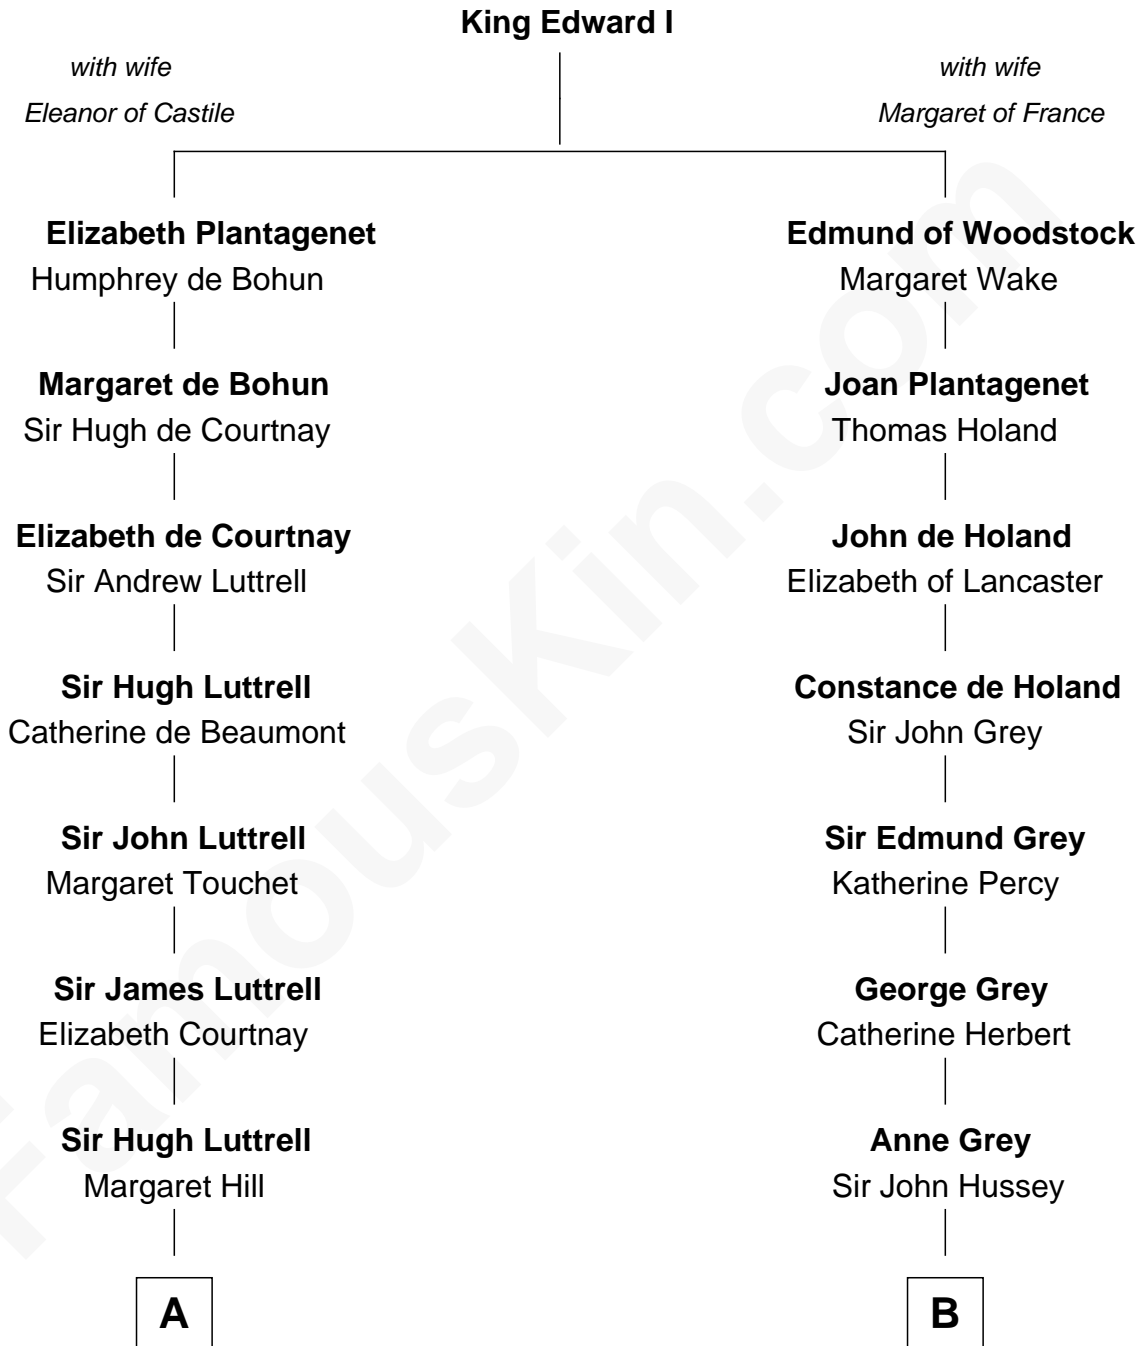

# FamousKin.com Relationship Chart of

**Herman Melville**

*Author of Moby Dick*

17th cousin 3 times removed of

**Camilla Parker Bowles**

*Queen Consort of the United Kingdom*

C

**George Keppel**

Alice Frederica Edmonstone

**Sonia Rosemary Keppel**

Roland Calvert Cubitt

**Rosalind Maud Cubitt**

Bruce Middleton Hope Shand

**Camilla Parker Bowles**

*Queen Consort*