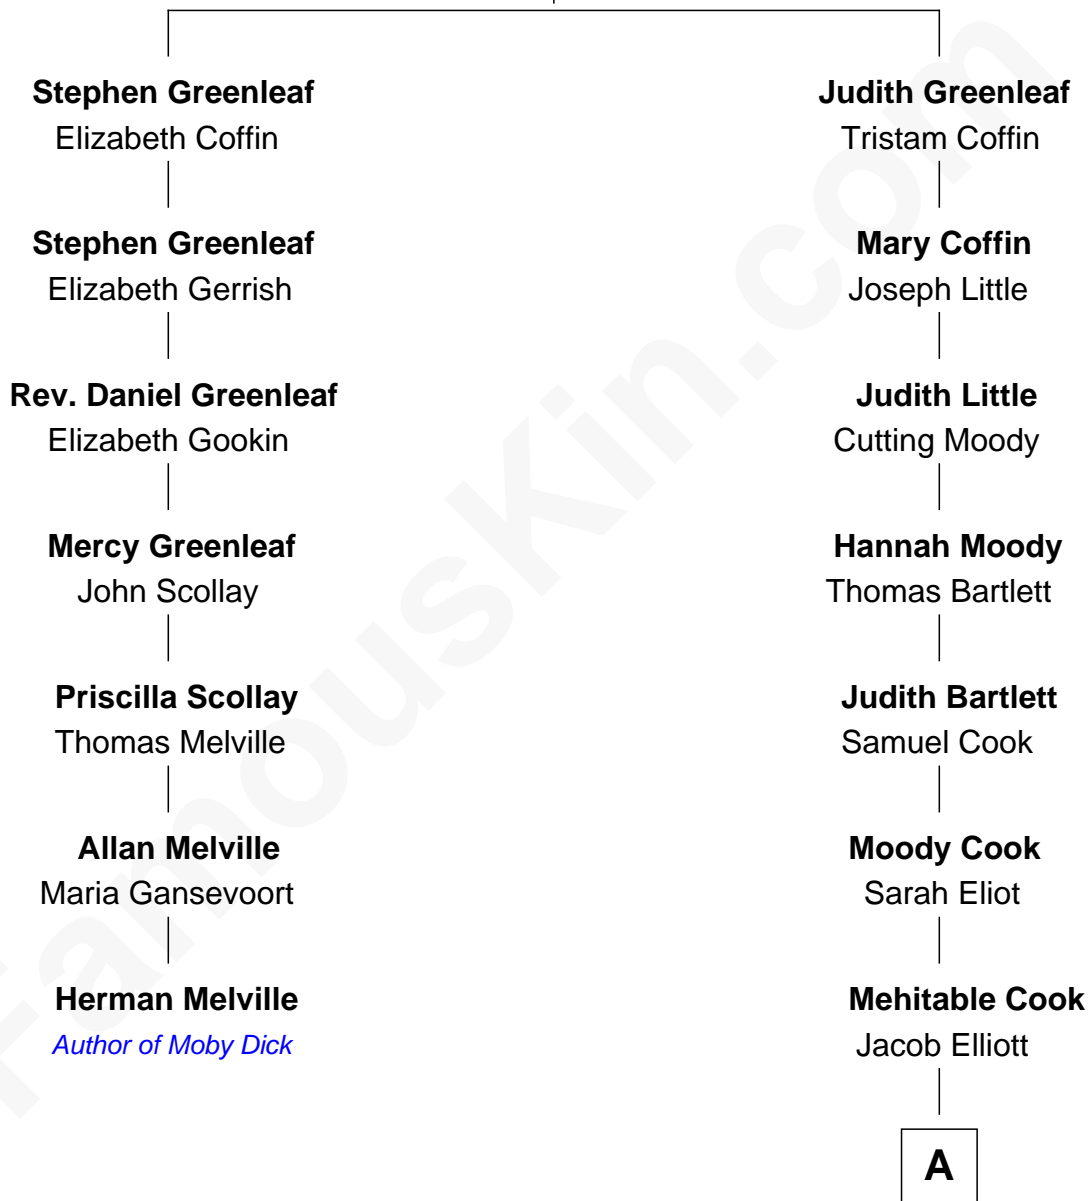

FamousKin.com Relationship Chart of

Herman Melville

Author of Moby Dick

6th cousin 5 times removed of

Raquel Welch

Movie Actress

Edmund Greenleaf

Sarah Moore

Armando Carlos Tejada

—
Raquel Welch

aka Raquel Welch